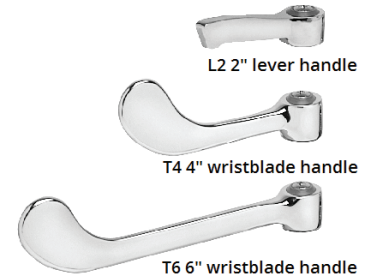

8" Centerset Wall Mount Faucet

LK940 with laminar flow gooseneck spout 

Model	Spout Type	Handle Type	Shut Off Valve
LK940LGN05L2H	5-1/8" Gooseneck	2" Lever Handle	
LK940LGN05L2S	5-1/8" Gooseneck	2" Lever Handle	■
LK940LGN05T4H	5-1/8" Gooseneck	4" Wristblade Handle	
LK940LGN05T4S	5-1/8" Gooseneck	4" Wristblade Handle	■
LK940LGN05T6H	5-1/8" Gooseneck	6" Wristblade Handle	
LK940LGN05T6S	5-1/8" Gooseneck	6" Wristblade Handle	■
LK940LGN08L2H	8" Gooseneck	2" Lever Handle	
LK940LGN08L2S	8" Gooseneck	2" Lever Handle	■
LK940LGN08T4H	8" Gooseneck	4" Wristblade Handle	
LK940LGN08T4S	8" Gooseneck	4" Wristblade Handle	■
LK940LGN08T6H	8" Gooseneck	6" Wristblade Handle	
LK940LGN08T6S	8" Gooseneck	6" Wristblade Handle	■

LK940LGN05L2H

8" Centerset With Concealed Deck Faucet

- Available with arc tube, gooseneck, high arc or tube spout.
- Choice of 2" lever, 4" wristblade or 6" wristblade handles.
- Quarter turn ceramic disc cartridge.
- Solid brass construction.
- 1.5 GPM vandal-resistant aerator standard with 2.2 GPM and .5 GPM insert included.
- Chrome finish.
- Includes spout swing restriction pin.
- Adjustable mounting up to 8" spread.