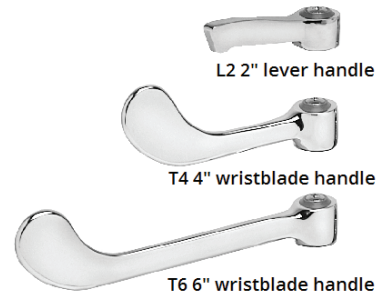

LKB721CNC

Wall mount - chrome finish

Model	Spout Type	Handle Type
LKB722C	7-1/2" Fixed Spout	Sensor Operated (Hands Free)

LKB722C

4" Centerset With Exposed Deck Faucet

- Available with arc tube, gooseneck, high arc or tube spout.
- Choice of 2" lever, 4" wristblade or 6" wristblade handles.
- Quarter turn ceramic disc cartridge.
- Solid brass construction.
- 1.5 GPM vandal-resistant aerator standard with 2.2 GPM and .5 GPM insert included.
- Chrome finish.
- Includes spout swing restriction pin.

LK406 with arc tube spout

Model	Spout Type	Handle Type
LK406AT08L2	8" Arc Tube	2" Lever Handle
LK406AT08T4	8" Arc Tube	4" Wristblade Handle
LK406AT08T6	8" Arc Tube	6" Wristblade Handle
LK406AT10L2	10" Arc Tube	2" Lever Handle
LK406AT10T4 	10" Arc Tube	4" Wristblade Handle
LK406AT10T6	10" Arc Tube	6" Wristblade Handle
LK406AT12L2	12" Arc Tube	2" Lever Handle
LK406AT12T4	12" Arc Tube	4" Wristblade Handle
LK406AT12T6	12" Arc Tube	6" Wristblade Handle
LK406AT14L2	14" Arc Tube	2" Lever Handle
LK406AT14T4	14" Arc Tube	4" Wristblade Handle
LK406AT14T6	14" Arc Tube	6" Wristblade Handle