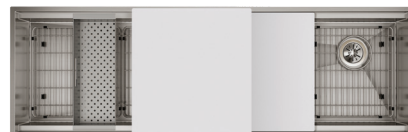

CS30 Sink

CS60 Sink

#### Single Bowl, 16 gauge, Brushed Satin finish

**CS30** | \$2,450.00 | 32-1/2" x 20-1/2"

Uses a 36" base cabinet. Maximize limited space. (2 cutting boards)

**CS45** | \$3,900.00 | 45-1/2" x 20-1/2"

Uses a 48" base cabinet. Plenty of room for family and friends to join. (3 cutting boards)

**CS60** | \$4,875.00 | 59-1/2" x 20-1/2"

Uses a custom cabinet. The ultimate kitchen solution. (4 cutting boards)