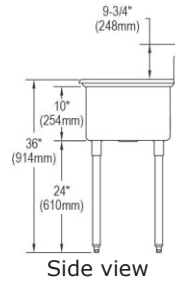

Dependabilt Scullery Sinks, 16 Gauge

- 16 Gauge 300 Series Stainless Steel Construction
- 10", 12" or 14" deep bowls with 3/4" covered corners.
- Includes stainless steel legs and bullet feet.
- 8" on center faucet holes.
- 9" or 10" backsplash with tile ledge for easy installation.