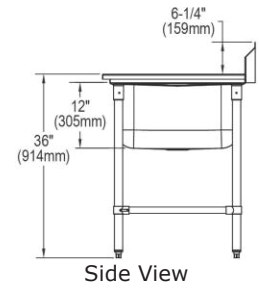

Rigidbilt® Scullery Sinks

- 16-gauge, Type 304 stainless steel.
- Large die-drawn sink compartments pitched to drain.
- Seamless drawn 3-1/2" radius coved corners.
- Exposed surfaces blended into a Lustrous Satin finish.
- Steel channel-reinforced drainboards have a conical shaped pitch for drainage.
- 8" high, full-length backsplash with 45-degree sloped top to resist dirt and grime.
- 2" thick backsplash to allow for plumbing.
- 3-1/2" drain opening centered in each compartment.
- Stainless steel tubular legs with cross-brace supports.
- 1-5/8" O.D. with up to 1" adjustable bullet-shaped stainless steel feet.
- Channel rim design with 1" apron, has inward sloping rim to minimize spillage.