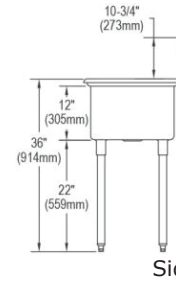

Dependabilt Scullery Sinks, 16 Gauge

- 16 Gauge 300 Series Stainless Steel Construction
- 10", 12" or 14" deep bowls with 3/4" covered corners.
- Includes stainless steel legs and bullet feet.
- 8" on center faucet holes.
- 9" or 10" backsplash with tile ledge for easy installation.