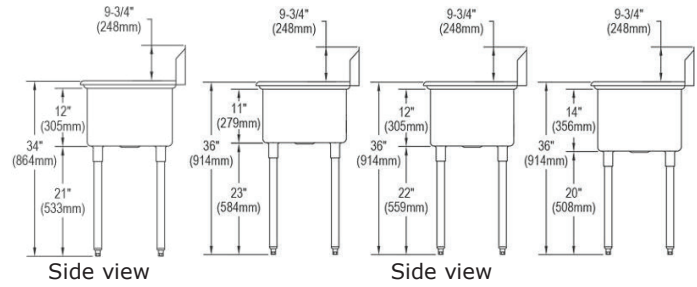

Dependabilt Scullery Sinks, 18 Gauge

- 18 Gauge 300 Series Stainless Steel Construction
- 11", 12" or 14" deep bowls with 3/4" covered corners.
- Includes stainless steel legs and bullet feet.
- 8" on center faucet holes.
- 8" or 9" backsplash with tile ledge for easy installation.

1 Compartment - 11" deep bowl					
Model	List Price	Overall Length	Overall Width	Bowl Length	Bowl Width
SE1C18X18-0X	$949.00	23"	23-3/4"	18"	18"
SE1C24X24-0X	$1,212.00	29"	29-3/4"	24"	24"

1 Compartment - 11" deep bowl, left drainboard						
Model	List Price	Overall Length	Overall Width	Bowl Length	Bowl Width	Drainboard
SE1C18X18-L-18X	$1,212.00	38-1/2"	23-3/4"	18"	18"	18"

1 Compartment - 11" deep bowl, right drainboard						
Model	List Price	Overall Length	Overall Width	Bowl Length	Bowl Width	Drainboard
SE1C18X18-R-18X	$1,212.00	38-1/2"	23-3/4"	18"	18"	18"

1 Compartment - 12" deep bowl					
Model	List Price	Overall Length	Overall Width	Bowl Length	Bowl Width
E1C16X20-0X	$712.00	21"	25-3/4"	16"	20"
E1C20X20-0X	$1,041.00	25"	25-3/4"	20"	20"
E1C24X24-0X	$1,223.00	29"	29-3/4"	24"	24"

1 Compartment - 12" deep bowls					
Model	List Price	Overall Length	Overall Width	Bowl Length	Bowl Width
B1C18X18X	$974.00	21"	21-1/2"	18"	18"
B1C18X21X	$982.00	21"	24-1/2"	18"	21"
B1C24X24X	$1,147.00	27"	27-1/2"	24"	24"