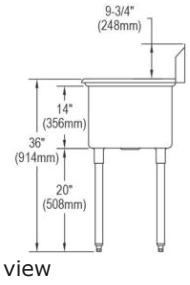

Dependabilt Scullery Sinks, 16 Gauge

- 16 Gauge 300 Series Stainless Steel Construction
- 10", 12" or 14" deep bowls with 3/4" covered corners.
- Includes stainless steel legs and bullet feet.
- 8" on center faucet holes.
- 9" or 10" backsplash with tile ledge for easy installation.