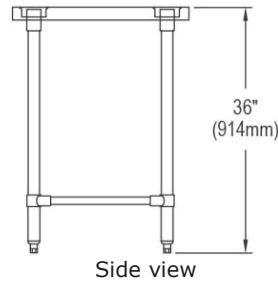

Back And Side Panels For Floor Service Sinks

- For use on EFS model floor sinks.
- 18-gauge, Type 304 stainless steel.
- 1/2" returns on all sides.
- Furnished with concealed wall hangers.
- Protects walls from splashing.
- Easy to clean and sanitize.

Model	List Price	Overall Length	Overall Width
EFSBP25	$238.00	25"	12"
EFSBP33	$290.00	33"	12"
EFSSP21	$207.00	20-3/8"	12"
EFSSP23	$221.00	22-3/8"	12"

Work Tables Standard Series

- 16 Gauge 304 Series Stainless Steel Construction
- Two galvanized hat channels per table.
- 1-5/8" heavy gauge tubing with fully adjustable 1" feet.
- Available with under shelf or cross bracing.
- Tables are shipped knocked down.
- Work tables larger than 72" have 6 legs.
- Backsplash models are 4" with 1" return.
- Carries NSF certification for foodservice application.

Flat top with stainless steel cross brace and legs

Model	List Price	Overall Length	Overall Width
WT30X84-STSX	$1,404.00	84"	30"

Flat top with stainless steel under shelf and legs

Model	List Price	Overall Length	Overall Width
WT24S36-STSX	$617.00	36"	24"
WT24S48-STSX	$730.00	48"	24"
WT24S60-STSX	$897.00	60"	24"
WT24S72-STSX	$1,065.00	72"	24"
WT30S120-STSX	$1,935.00	120"	30"
WT30S48-STSX	$774.00	48"	30"
WT30S60-STSX	$968.00	60"	30"
WT30S72-STSX	$1,078.00	72"	30"
WT30S84-STSX	$1,329.00	84"	30"