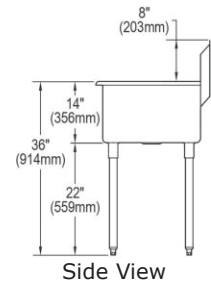

### Optional Accessories

SSD24      24" Detachable Drainboard      \$974.00

Single compartment - no drainboard					
Model	List Price	Overall Length	Overall Width	Bowl Length	Bowl Width
WNSF81242	\$2,907.00	27"	27-1/2"	24"	24"
WNSF81302	\$3,110.00	33"	27-1/2"	30"	24"
WNSF81362	\$3,351.00	39"	27-1/2"	36"	24"