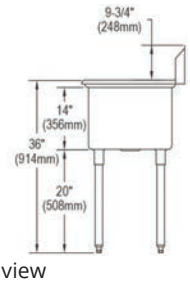

Dependabilt Scullery Sinks, 16 Gauge

- 16 Gauge 300 Series Stainless Steel Construction
- 10", 12" or 14" deep bowls with 3/4" covered corners.
- Includes stainless steel legs and bullet feet.
- 8" on center faucet holes.
- 9" or 10" backsplash with tile ledge for easy installation.