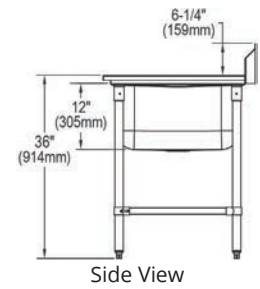

Rigidbilt Scullery Sinks

- 16-gauge, Type 304 stainless steel.
- Large die-drawn sink compartments pitched to drain.
- Seamless drawn 3-1/2" radius coved corners.
- Exposed surfaces blended into a Lustrous Satin finish.
- Steel channel-reinforced drainboards have a conical shaped pitch for drainage.
- 8" high, full-length backsplash with 45-degree sloped top to resist dirt and grime.
- 2" thick backsplash to allow for plumbing.
- 3-1/2" drain opening centered in each compartment.
- Stainless steel tubular legs with cross-brace supports.
- 1-5/8" O.D. with up to 1" adjustable bullet-shaped stainless steel feet.
- Channel rim design with 1" apron, has inward sloping rim to minimize spillage.