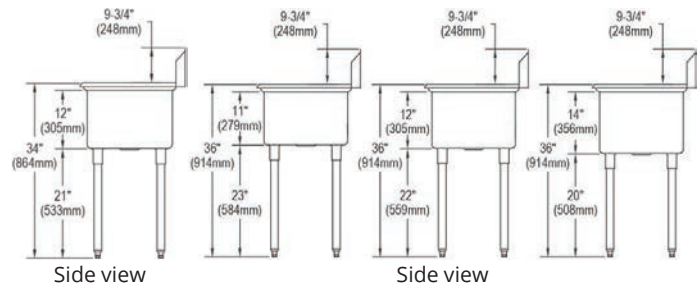

Model	Overall Length	Overall Width	Bowl Length	Bowl Width	Drainboard
14-3C16X20-R-18X	72-1/2"	25-3/4"	16"	20"	18"

14-3C16X20-R-18X

3 Compartments - 14" deep bowls, left and right drainboards

Model	Overall Length	Overall Width	Bowl Length	Bowl Width	Drainboard
14-3C16X20-2-18X	88"	25-3/4"	16"	20"	18"
14-3C16X20-2-24X	100"	25-3/4"	16"	20"	24"
14-3C18X24-2-18X	94"	29-3/4"	18"	24"	18"
14-3C18X24-2-24X	104"	29-3/4"	18"	24"	24"
14-3C20X20-2-20X	106"	25-3/4"	20"	20"	20"
14-3C24X24-2-24X	124"	29-3/4"	24"	24"	24"

14-3C16X20-2-18X

Dependabilt Scullery Sinks, 18 Gauge

- 18 Gauge 300 Series Stainless Steel Construction
- 11", 12" or 14" deep bowls with 3/4" covered corners.
- Includes stainless steel legs and bullet feet.
- 8" on center faucet holes.
- 8" or 9" backsplash with tile ledge for easy installation.