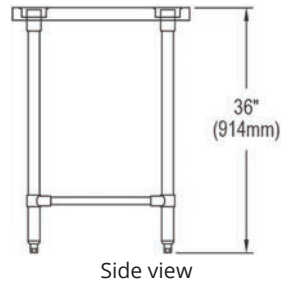

Work Tables Standard Series

- 16 Gauge 304 Series Stainless Steel Construction
- Two galvanized hat channels per table.
- 1-5/8" heavy gauge tubing with fully adjustable 1" feet.
- Available with under shelf or cross bracing.
- Tables are shipped knocked down.
- Work tables larger than 72" have 6 legs.
- Backsplash models are 4" with 1" return.
- Carries NSF certification for foodservice application.

Flat top with stainless steel cross brace and legs		
Model	Overall Length	Overall Width
WT30X84-STSX	84"	30"

Flat top with stainless steel under shelf and legs		
Model	Overall Length	Overall Width
WT24S36-STSX	36"	24"
WT24S48-STSX	48"	24"
WT24S60-STSX	60"	24"
WT24S72-STSX	72"	24"
WT30S120-STSX	120"	30"
WT30S48-STSX	48"	30"
WT30S60-STSX	60"	30"
WT30S72-STSX	72"	30"
WT30S84-STSX	84"	30"