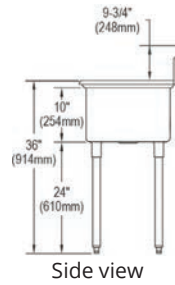

RNSF8118LR2

Double compartment - no drainboard				
Model	Overall Length	Overall Width	Bowl Length	Bowl Width
RNSF82362	47-1/4"	29-3/4"	18"	24"
RNSF82482  	59-1/4"	29-3/4"	24"	24"

RNSF82362

Double compartment - left and right drainboard					
Model	Overall Length	Overall Width	Bowl Length	Bowl Width	Drainboard
RNSF8236LR2	77-1/4"	29-3/4"	18"	24"	19-1/2"
RNSF8248LR2  	89-1/4"	29-3/4"	24"	24"	19-1/2"

RNSF8236LR2

Triple compartment - no drainboard				
Model	Overall Length	Overall Width	Bowl Length	Bowl Width
RNSF83544  	67-1/2"	29-3/4"	18"	24"
RNSF83724  	85-1/2"	29-3/4"	24"	24"

RNSF83544

Triple compartment - left and right drainboard					
Model	Overall Length	Overall Width	Bowl Length	Bowl Width	Drainboard
RNSF8354LR4	97-1/2"	29-3/4"	18"	24"	19-1/2"
RNSF8372LR4 	115-1/2"	29-3/4"	24"	24"	19-1/2"

1 Compartment - 12" deep bowl

Model	Overall Length	Overall Width	Bowl Length	Bowl Width
1C18X18-0X	23"	23-3/4"	18"	18"
1C18X24-0X	23"	29-3/4"	18"	24"
1C24X24-0X	29"	29-3/4"	24"	24"

1C18X24-0X

1 Compartment - 12" deep bowl, left drainboard

Model	Overall Length	Overall Width	Bowl Length	Bowl Width	Drainboard
1C18X18-L-18X	38-1/2"	23-3/4"	18"	18"	18"
1C24X24-L-24X	50-1/2"	29-3/4"	24"	24"	24"

1C18X24-L-18X

1 Compartment - 12" deep bowl, right drainboard