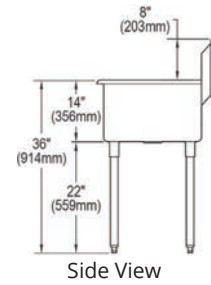

Optional Accessories

SSD24 24" Detachable Drainboard

Single compartment - no drainboard				
Model	Overall Length	Overall Width	Bowl Length	Bowl Width
WNSF81242	27"	27-1/2"	24"	24"
WNSF81302	33"	27-1/2"	30"	24"
WNSF81362	39"	27-1/2"	36"	24"