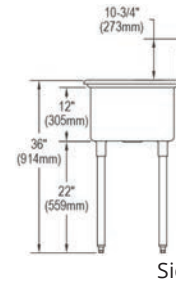

RNSF8118LR2

Double compartment - no drainboard				
Model	Overall Length	Overall Width	Bowl Length	Bowl Width
RNSF82362	47-1/4"	29-3/4"	18"	24"
RNSF82482  	59-1/4"	29-3/4"	24"	24"

RNSF82362

Double compartment - left and right drainboard					
Model	Overall Length	Overall Width	Bowl Length	Bowl Width	Drainboard
RNSF8236LR2	77-1/4"	29-3/4"	18"	24"	19-1/2"
RNSF8248LR2  	89-1/4"	29-3/4"	24"	24"	19-1/2"

RNSF8236LR2

Triple compartment - no drainboard				
Model	Overall Length	Overall Width	Bowl Length	Bowl Width
RNSF83544  	67-1/2"	29-3/4"	18"	24"
RNSF83724  	85-1/2"	29-3/4"	24"	24"

RNSF83544

Triple compartment - left and right drainboard					
Model	Overall Length	Overall Width	Bowl Length	Bowl Width	Drainboard
RNSF8354LR4	97-1/2"	29-3/4"	18"	24"	19-1/2"
RNSF8372LR4 	115-1/2"	29-3/4"	24"	24"	19-1/2"

1 Compartment - 12" deep bowl

Model	Overall Length	Overall Width	Bowl Length	Bowl Width
1C18X18-0X	23"	23-3/4"	18"	18"
1C18X24-0X	23"	29-3/4"	18"	24"
1C24X24-0X	29"	29-3/4"	24"	24"

1C18X24-0X

1 Compartment - 12" deep bowl, left drainboard

Model	Overall Length	Overall Width	Bowl Length	Bowl Width	Drainboard
1C18X18-L-18X	38-1/2"	23-3/4"	18"	18"	18"
1C24X24-L-24X	50-1/2"	29-3/4"	24"	24"	24"

1C18X24-L-18X

1 Compartment - 12" deep bowl, right drainboard