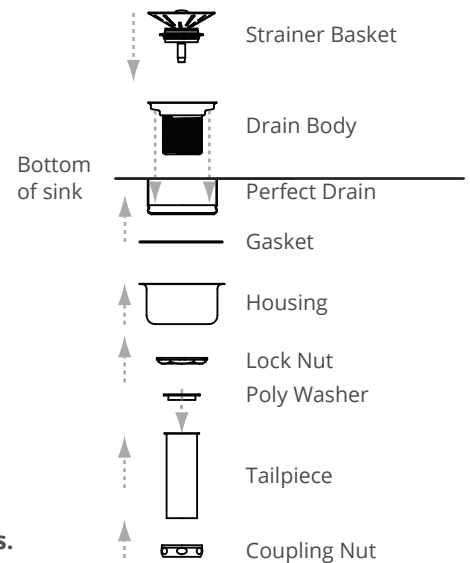

The edgeless design of our Perfect Drain® eliminates the gap around the drain for a cleaner, more hygienic sink. Featured on select models, sinks with Perfect Drain are a great value with all drain parts included, saving you time and money. Installation is easy and takes less time than most traditional drains.

ELUH2816PD

ELUHAD111655PD

LKPD1

LKPD1

LKPDV18B

Easy Installation

- Properly seat **drain body** into Perfect Drain
- Place **gasket** over Perfect Drain
- Install **housing** over Perfect Drain
- Thread **lock nut** onto **drain body**
- Place **poly washer** on **tailpiece**
- Install **tailpiece assembly** onto **drain body** with **coupling nut**
- Check for leaks and place **strainer basket** into **drain body**

Be careful to not overtighten the fittings.

Perfect Drain Quick Facts

- Designed and approved for compatible disposers manufactured by InSinkErator® utilizing Quick Lock® mounting configuration
- Includes (1) LKPD1 per bowl
- Grid strainer available - LKPDV18B
- ADA compliant and quartz models available