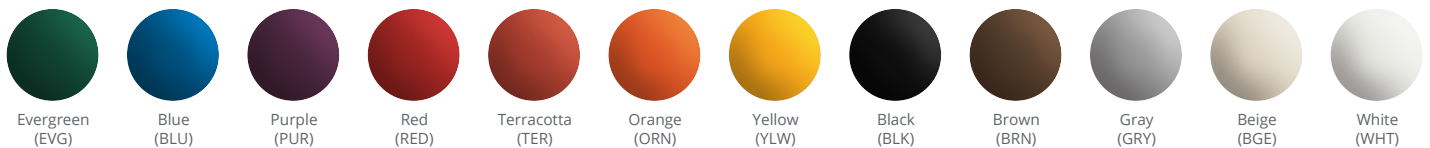

LK4420BF1UDB

LK4420BF1L

c.

Tri-level		
Murdock	Comparison	Elkay
GYV34	Direct Cross	LK4430BF1L
GYV34	Offer	LK4430BF1M
GYQ84	Direct Cross	LK4430BF1U

LK4430BF1U

LK4430BF1L

Every model available in 12 colors:

2. Tubular Drinking Fountains