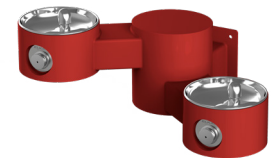

a.

Single					
Murdock	Comparison	Elkay	Freeze Resistant	Wall Mount	Pet Fountain
GRF35	Direct Cross	LK4400			
GRF35-FRU1	Direct Cross	LK4400FRK	•		
GRF35-PF	Direct Cross	LK4400DB			•
GSF55	Direct Cross	LK4400			
GRJ85	Direct Cross	LK4410			
GRJ85-FRU1	Direct Cross	LK4410FRK	•		
GSJ95	Direct Cross	LK4410			
GRC75	Direct Cross	LK4405		•	
GRC75-FRA1	Direct Cross	LK4405FRK	•	•	

LK4410

LK4405

LK4400DB

b.

Bi-level					
Murdock	Comparison	Elkay	Freeze Resistant	Wall Mount	Pet Fountain
GRD65-BP6	Direct Cross	LK4420		•	
GSD75-BP6	Direct Cross	LK4406		•	
GRM45	Direct Cross	LK4420			
GRM45-FRU1	Direct Cross	LK4420FRK	•		
GRF45-PF	Direct Cross	LK4420DB			•
GSM55	Direct Cross	LK4420			

LK4406

c.

Tri-level		
Murdock	Comparison	Elkay
GRQ45	Direct Cross	LK4430
GSQ45	Direct Cross	LK4430

LK4430

LK4420

Every model available in 12 colors:

3. Aggregate Drinking Fountains

a.