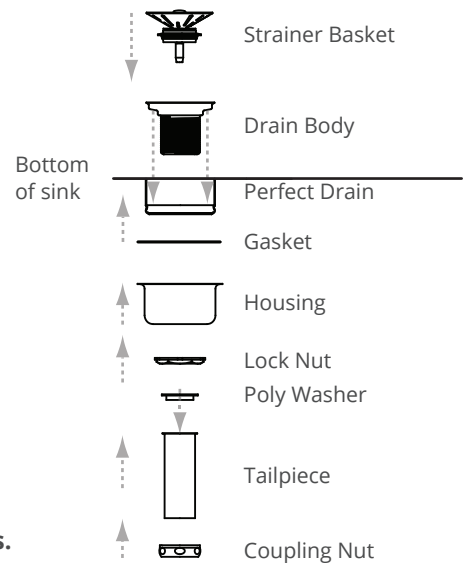

The edgeless design of our Perfect Drain® eliminates the gap around the drain for a cleaner, more hygienic sink. Featured on select models, sinks with Perfect Drain are a great value with all drain parts included, saving you time and money. Installation is easy and takes less time than most traditional drains.

ELUH2816PD

ELUHAD111655PD

LKPD1

LKPD1

LKPDV18B

Easy Installation

- Properly seat **drain body** into Perfect Drain
- Place **gasket** over Perfect Drain
- Install **housing** over Perfect Drain
- Thread **lock nut** onto **drain body**
- Place **poly washer** on **tailpiece**
- Install **tailpiece assembly** onto **drain body** with **coupling nut**
- Check for leaks and place **strainer basket** into **drain body**

Be careful to not overtighten the fittings.

Perfect Drain Quick Facts

- Designed and approved for compatible disposers manufactured by InSinkErator® utilizing Quick Lock® mounting configuration
- Includes (1) LKPD1 per bowl
- Grid strainer available – LKPDV18B
- ADA compliant and quartz models available