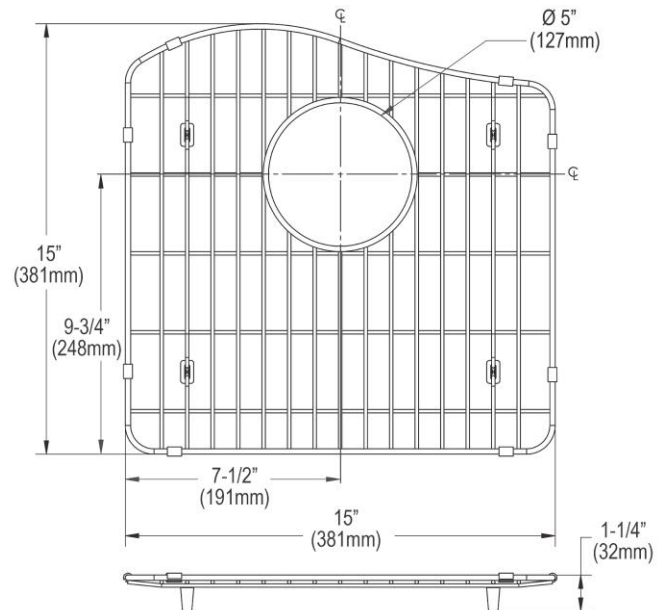

PART: _____ QTY: _____

PROJECT: _____

CONTACT: _____

DATE: _____

NOTES: _____

APPROVAL: _____

In keeping with our policy of continuing product improvement, Elkay reserves the right to change product specifications without notice. Please visit elkay.com for the most current version of Elkay product specification sheets. This specification describes an Elkay product with design, quality, and functional benefits to the user. When making a comparison of other producers' offerings, be certain these features are not overlooked.