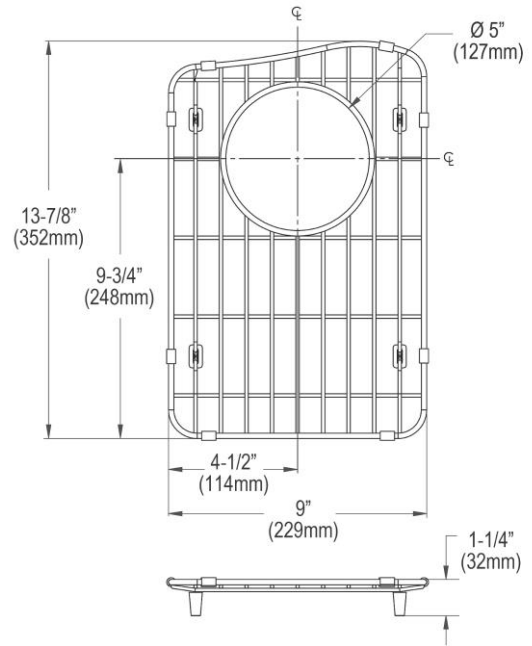

PART: _____ QTY: _____

PROJECT: _____

CONTACT: _____

DATE: _____

NOTES: _____

APPROVAL: _____

In keeping with our policy of continuing product improvement, Elkay reserves the right to change product specifications without notice. Please visit elkay.com for the most current version of Elkay product specification sheets. This specification describes an Elkay product with design, quality, and functional benefits to the user. When making a comparison of other producers' offerings, be certain these features are not overlooked.