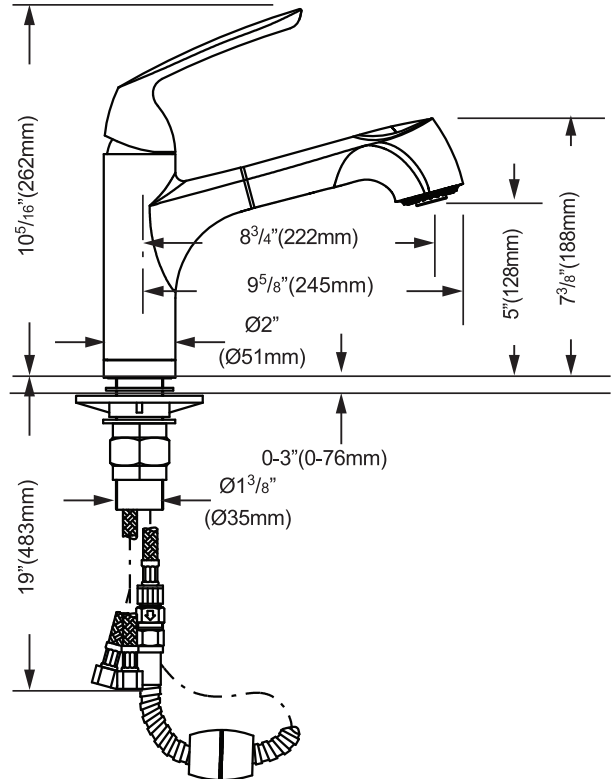

Gourmet Single Handle Bar/Prep Faucet Model LKGT1042 & LKLFGT1042

FEATURES

Model LKGT1042

- Pull-out spray with aerated flow and spray function
- Solid brass construction
- Removable ceramic disc cartridge
- 110° swing spout
- Flexible supply hose with 3/8" compression nut
- Available in the following finishes:
 - Chrome LKGT1042CR
 - Brushed nickel LKGT1042NK
 - Oil rubbed bronze LKGT1042RB
- Ship weight is 7.7 lbs (3.5 kg)
- Maximum flow rate
 - 2.2 GPM/8.3 L/min at 60 PSI
- 1-3/8" (35mm) diameter faucet hole required
- Maximum countertop thickness:
 - 3" (76mm)

Model LKLFGT1042

- Same as LKGT1042 except with a 1.5 GPM aerator
- Maximum flow rate
 - 1.5 GPM/ 5.7 L/min at 60 PSI

WARRANTY

- Limited Lifetime

COMPLIES WITH:

- ASME/ANSI A112.18.1
- ANSI/NSF61 - Certified
- CAAB1953 ; VT S-152
- cUPC - Certified

REPLACEMENT PARTS

Gourmet Single Handle Bar/Prep Faucet Model LKGT1042 & LKLFGT1042

* Requires finish designation