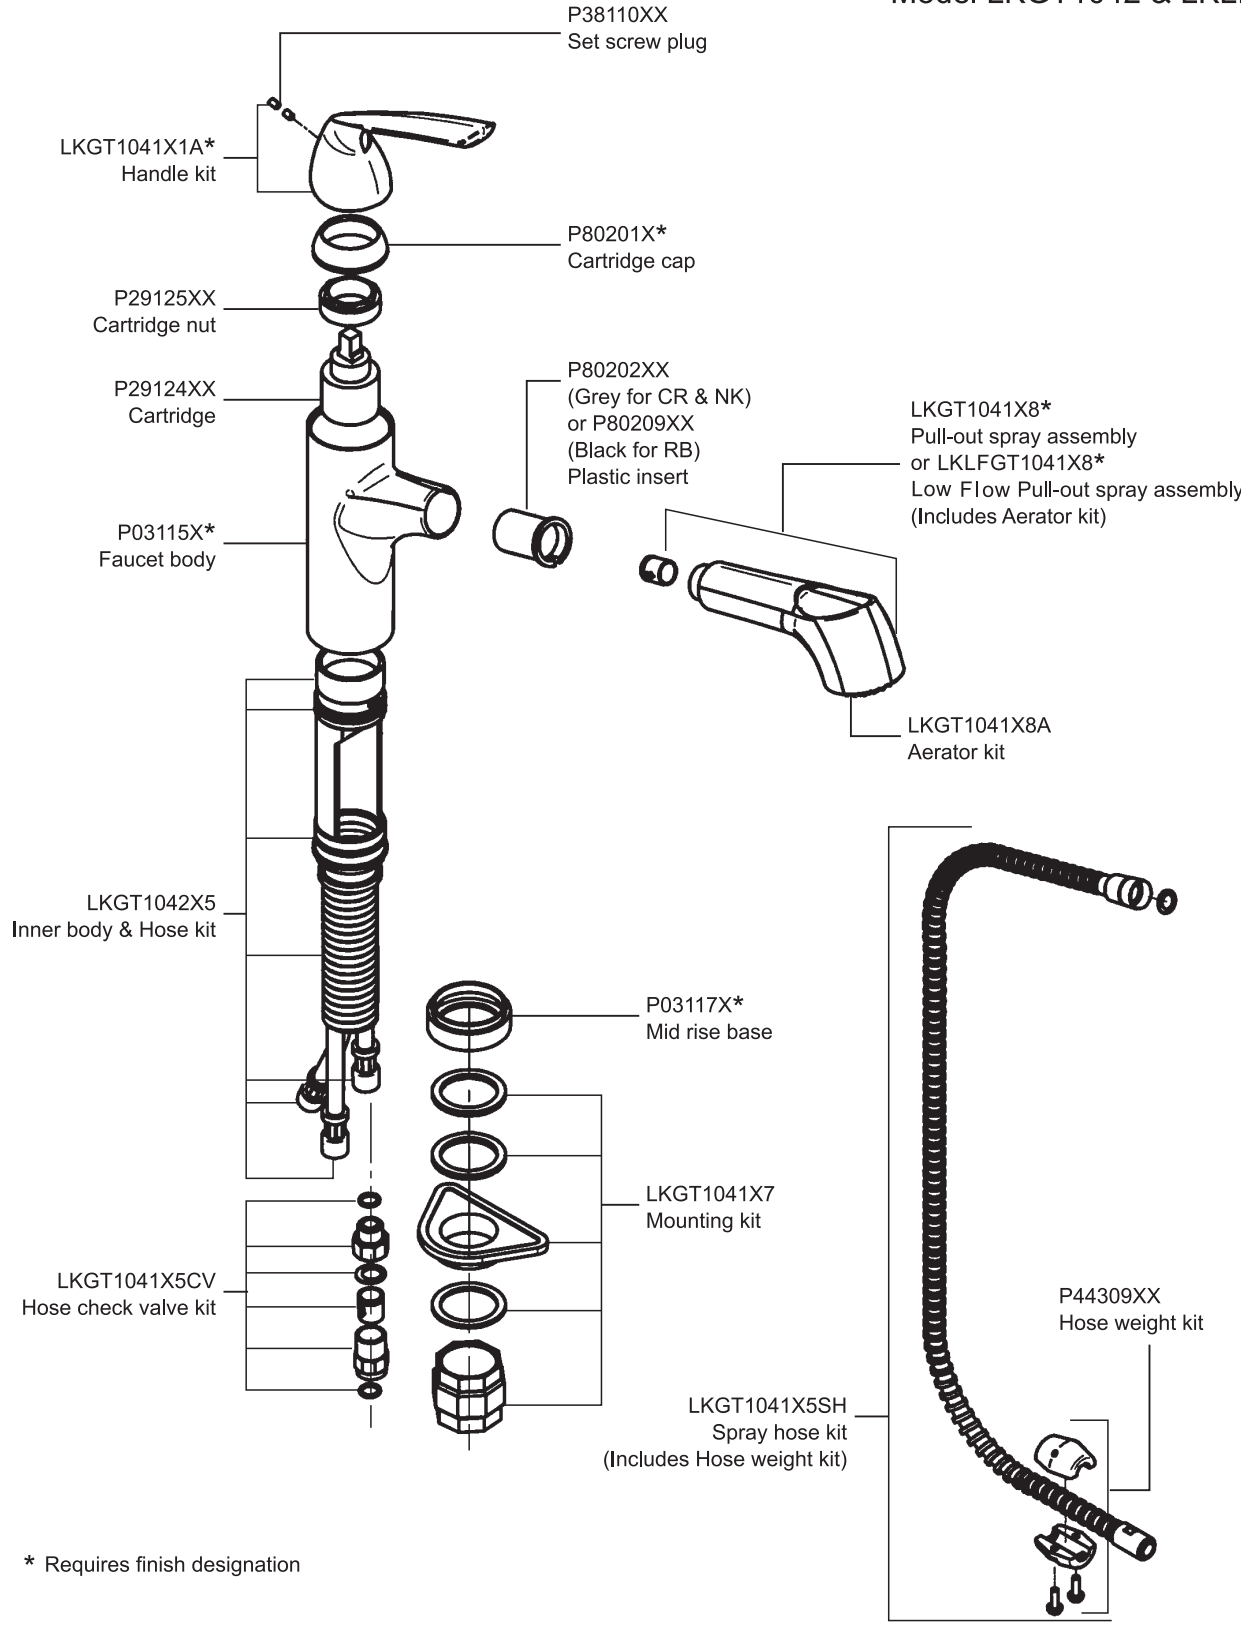

Gourmet Single Handle Bar/Prep Faucet Model LKGT1042 & LKLFGT1042

FEATURES

Model LKGT1042

- Pull-out spray with aerated flow and spray function
- Solid brass construction
- Removable ceramic disc cartridge
- 110° swing spout
- Flexible supply hose with 3/8" compression nut
- Available in the following finishes:
 - Chrome LKGT1042CR
 - Brushed nickel LKGT1042NK
 - Oil rubbed bronze LKGT1042RB
- Ship weight is 7.7 lbs (3.5 kg)
- Maximum flow rate
 - 2.2 GPM/8.3 L/min at 60 PSI
- 1-3/8" (35mm) diameter faucet hole required
- Maximum countertop thickness:
 - 3" (76mm)

Model LKLFGT1042

- Same as LKGT1042 except with a 1.5 GPM aerator
- Maximum flow rate
 - 1.5 GPM/ 5.7 L/min at 60 PSI

WARRANTY

- Limited Lifetime

COMPLIES WITH:

- ASME/ANSI A112.18.1
- ANSI/NSF61 - Certified
- CAAB1953 ; VT S-152
- cUPC - Certified

REPLACEMENT PARTS

Gourmet Single Handle Bar/Prep Faucet Model LKGT1042 & LKLFGT1042

* Requires finish designation