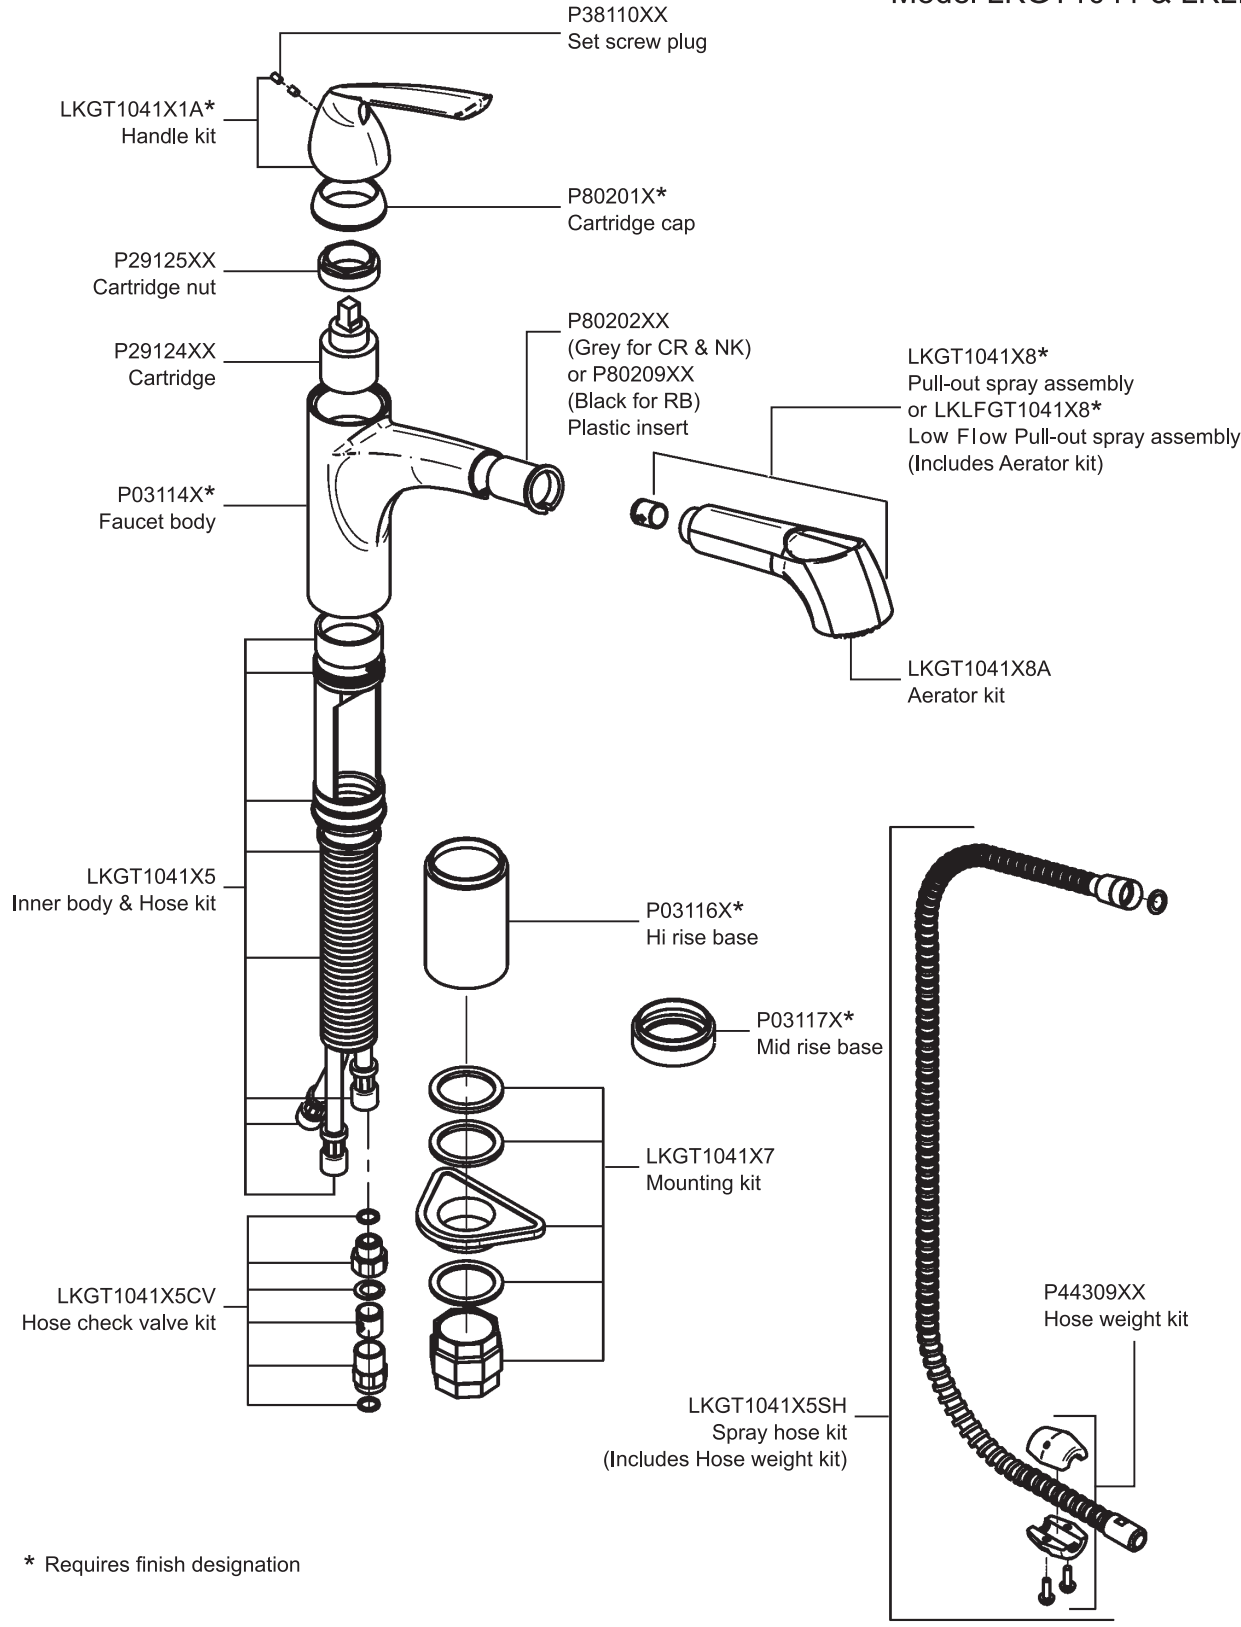

MID RISE

HI RISE

REPLACEMENT PARTS

Gourmet Single Handle Kitchen Faucet Model LKGT1041 & LKLFGT1041

* Requires finish designation