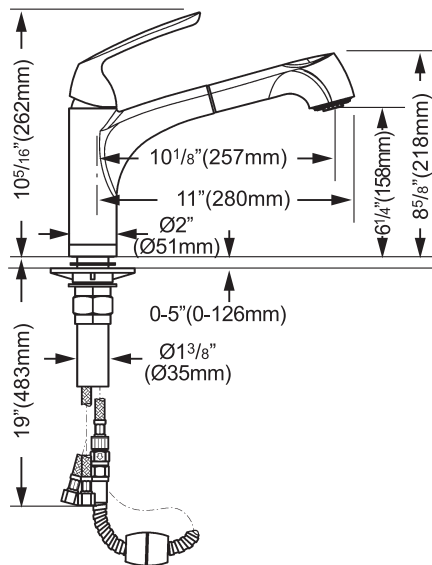

Gourmet Single Handle Kitchen Faucet Model LKGT1041 & LKLFGT1041

FEATURES

Model LKGT1041

- Pull-out spray with aerated flow and spray Function
- Solid brass construction
- Removable ceramic disc cartridge
- 110° swing spout
- Flexible supply hose with 3/8" compression nut
- Available in the following finishes:
  - Chrome LKGT1041CR
  - Brushed nickel LKGT1041NK
  - Oil rubbed bronze LKGT1041RB
- Ship weight is 8.8 lbs (4.0 kg)
- Maximum flow rate
  - 2.2 GPM/8.3 L/min at 60 PSI
- Ships with mid rise and hi rise base
- 1-3/8" (35mm) diameter faucet hole required
- Maximum countertop thickness:
  - Mid Rise: 5" (126mm)
  - Hi Rise: 2-1/2" (63mm)

Model LKLFGT1041

- Same as LKGT1041 except with a 1.5 GPM aerator
- Maximum flow rate
  - 1.5 GPM/ 5.7 L/min at 60 PSI

WARRANTY

- Limited Lifetime

COMPLIES WITH:

- ASME/ANSI A112.18.1
- ANSI/NSF61 - Certified
- CA AB1953 ; VT S-152
- cUPC - Certified

MID RISE