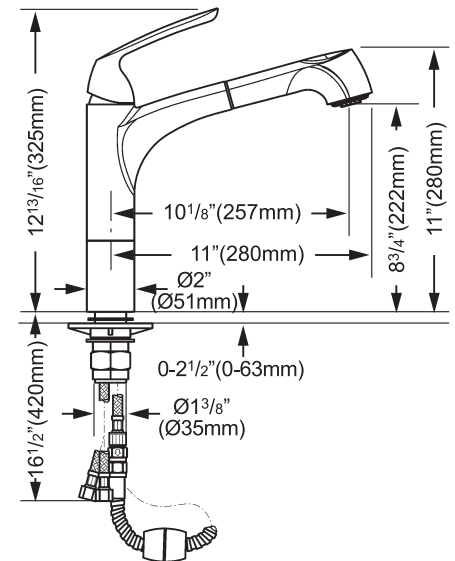

Gourmet Single Handle Kitchen Faucet Model LKGT1041 & LKLFGT1041

FEATURES

Model LKGT1041

- Pull-out spray with aerated flow and spray Function
- Solid brass construction
- Removable ceramic disc cartridge
- 110° swing spout
- Flexible supply hose with 3/8" compression nut
- Available in the following finishes:
  - Chrome LKGT1041CR
  - Brushed nickel LKGT1041NK
  - Oil rubbed bronze LKGT1041RB
- Ship weight is 8.8 lbs (4.0 kg)
- Maximum flow rate
  - 2.2 GPM/8.3 L/min at 60 PSI
- Ships with mid rise and hi rise base
- 1-3/8" (35mm) diameter faucet hole required
- Maximum countertop thickness:
  - Mid Rise: 5" (126mm)
  - Hi Rise: 2-1/2" (63mm)

Model LKLFGT1041

- Same as LKGT1041 except with a 1.5 GPM aerator
- Maximum flow rate
  - 1.5 GPM/ 5.7 L/min at 60 PSI

WARRANTY

- Limited Lifetime

COMPLIES WITH:

- ASME/ANSI A112.18.1
- ANSI/NSF61 - Certified
- CA AB1953 ; VT S-152
- cUPC - Certified