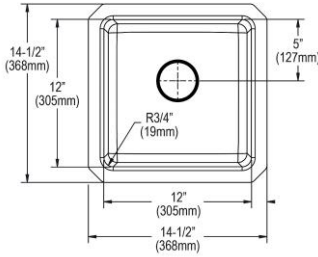

- Dimensions: 16" x 18-1/2" x 8"
- 18 gauge
- Luminous Satin finish
- 3-1/2" (89mm) drain opening
- Sound deadening: Sides and Bottom pads
- 21" minimum cabinet size

Special Note: Reserve Selection products available in store only.

Made in USA

Ship dims: 25-3/4" x 23-11/16" x 11-7/16"

Approx. ship weight: 18 lbs.

ELUHH1212TPDBG \$508.00

Elkay Lustertone Iconix 16 Gauge Stainless Steel 14-1/2" x 14-1/2" x 7" Single Bowl Undermount Sink Kit with Perfect Drain

- Dimensions: 14-1/2" x 14-1/2" x 7"
- 16 gauge
- Luminous Satin finish
- 3-3/8" (86mm) drain opening
- Sound deadening: Sides and Bottom pads
- 21" minimum cabinet size
- Features: Perfect Drain

Includes: One EBG1010 bottom grid, one LKPD1 Perfect Drain and strainer
Special Note: Reserve Selection products available in store only.
Built in USA