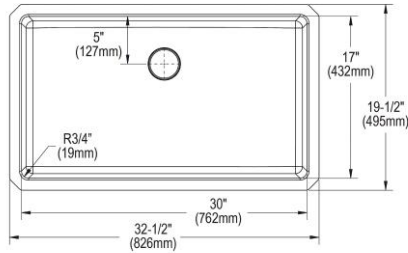

ELUHH3017TPDBG $817.00

Elkay Lustertone Iconix 16 Gauge Stainless Steel 32-1/2 x 19-1/2" x 9" Single Bowl Undermount Sink Kit with Perfect Drain

Includes: One EBG2815 bottom grid, one LKPD1 Perfect Drain and strainer
Special Note: Reserve Selection products available in store only.
Built in USA

Ship dims: 37-3/16" x 25-3/4" x 12-7/16"
Approx. ship weight: 34 lbs.

- Dimensions: 32-1/2" x 19-1/2" x 9"
- 16 gauge
- Luminous Satin finish
- 3-3/8" (86mm) drain opening
- Sound deadening: Sides and Bottom pads
- 36" minimum cabinet size
- Features: Perfect Drain