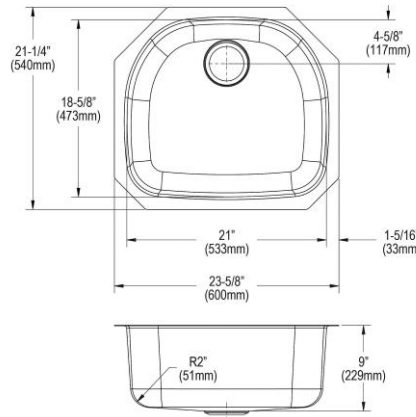

Special Note: Reserve Selection products available in store only.
Made in USA

Ship dims: 30-1/8" x 25-3/4" x 11-7/16"
Approx. ship weight: 18 lbs.

ELUHH2115TPDBG

$684.00

Elkay Lustertone Iconix 16 Gauge Stainless Steel 23-1/2" x 18-1/4" x 9" Single Bowl Undermount Sink Kit with Perfect Drain