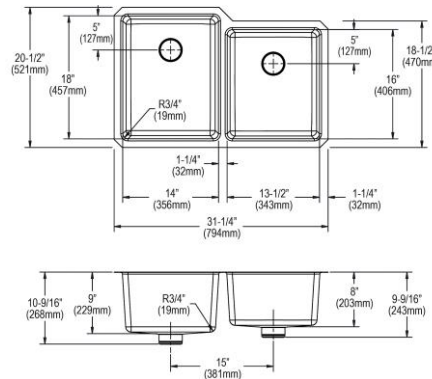

Includes: Two LKPD1 Perfect Drain and strainer.
Special Note: Reserve Selection products available in store only.
Built in USA

Ship dims: 37-3/16" x 25-3/4" x 13-5/16"
Approx. ship weight: 32 lbs.

ELUH3120LTDBG $992.00

Elkay Lustertone Iconix 18 Gauge Stainless Steel 31-1/4" x 20-1/2" x 9" Double Bowl Undermount Sink Kit