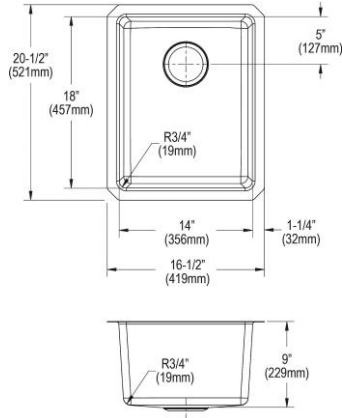

- Dimensions: 16-1/2" x 20-1/2" x 9"
- 16 gauge
- Luminous Satin finish
- 3-3/8" (86mm) drain opening
- Sound deadening: Sides and Bottom pads
- 21" minimum cabinet size
- Features: Perfect Drain

Includes: One LKPD1 Perfect Drain and strainer.

Special Note: Reserve Selection products available in store only.
Built in USA

Ship dims: 25-3/4" x 23-11/16" x 12-15/16"
Approx. ship weight: 20 lbs.

ELUH1418TDBG \$563.00

Elkay Lustertone Iconix 18 Gauge Stainless Steel 16-1/2" x 20-1/2" x 9" Single Bowl Undermount Sink Kit

- Dimensions: 16-1/2" x 20-1/2" x 9"
- 18 gauge
- Luminous Satin finish
- 3-1/2" (89mm) drain opening
- Sound deadening: Sides and Bottom pads
- 21" minimum cabinet size

Includes: One EBG1216 bottom grid, one LKDD Drain and Strainer
Special Note: Reserve Selection products available in store only.
Built in USA

Ship dims: 25-3/4" x 23-11/16" x 11-7/16"
Approx. ship weight: 22 lbs.

ELUH1418T \$465.00

Elkay Lustertone Iconix 18 Gauge Stainless Steel 16-1/2" x 20-1/2" x 9" Single Bowl Undermount Sink

- Dimensions: 16-1/2" x 20-1/2" x 9"
- 18 gauge
- Luminous Satin finish
- 3-1/2" (89mm) drain opening
- Sound deadening: Sides and Bottom pads
- 21" minimum cabinet size