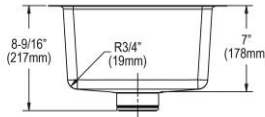

Includes: One LKPD1 Perfect Drain and strainer.
Special Note: Reserve Selection products available in store only.
Built in USA

Ship dims: 23" x 19-1/4" x 11-7/16"
Approx. ship weight: 13 lbs.

ELUH1212TDBG $424.00

Elkay Lustertone Iconix 18 Gauge Stainless Steel 14-1/2" x 14-1/2" x 7" Single Bowl Undermount Sink Kit