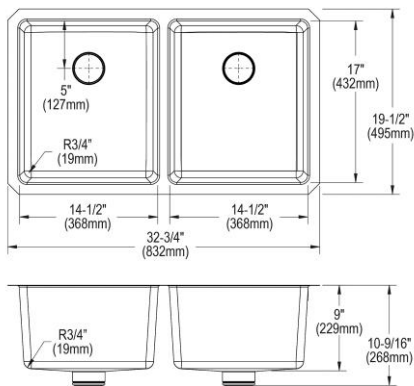

Includes: Two EBG1315 bottom grids, two LKPD1 Perfect Drain and strainers
Special Note: Reserve Selection products available in store only.
Built in USA

Ship dims: 37-3/16" x 25-3/4" x 12-7/16"
Approx. ship weight: 39 lbs.

ELUHH3118TPD $880.00

Elkay Lustertone Iconix 16 Gauge Stainless Steel 32-3/4" x 19-1/2" x 9", Double Bowl Undermount Sink with Perfect Drain