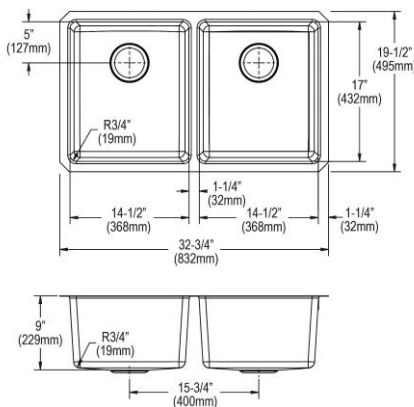

- Dimensions: 32-3/4" x 19-1/2" x 9"
- 16 gauge
- Luminous Satin finish
- 3-3/8" (86mm) drain opening
- Sound deadening: Sides and Bottom pads
- 36" minimum cabinet size
- Features: Perfect Drain

Includes: Two LKPD1 Perfect Drains and strainers.
Special Note: Reserve Selection products available in store only.
Built in USA

Ship dims: 37-1/2" x 26-1/16" x 13-11/16"
Approx. ship weight: 34 lbs.

ELUH3118TDBG \$980.00

Elkay Lustertone Iconix 18 Gauge Stainless Steel 32-3/4" x 19-1/2" x 9" Double Bowl Undermount Sink Kit

- Dimensions: 32-3/4" x 19-1/2" x 9"
- 18 gauge
- Luminous Satin finish
- 3-1/2" (89mm) drain opening
- Sound deadening: Sides and Bottom pads
- 36" minimum cabinet size