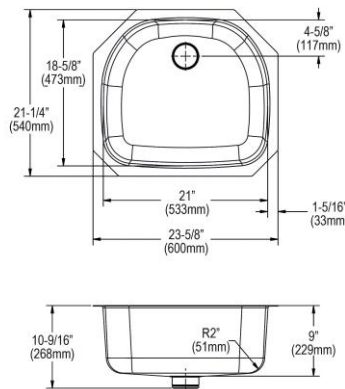

Ship dims: 37-3/16" x 25-3/4" x 12-7/16"
Approx. ship weight: 34 lbs.

- Dimensions: 32-1/2" x 19-1/2" x 9"
- 16 gauge
- Luminous Satin finish
- 3-3/8" (86mm) drain opening
- Sound deadening: Sides and Bottom pads
- 36" minimum cabinet size
- Features: Perfect Drain

Ship dims: 37-1/2" x 26-1/16" x 13-11/16"
Approx. ship weight: 30 lbs.

- Dimensions: 32-1/2" x 19-1/2" x 9"
- 16 gauge
- Luminous Satin finish
- 3-3/8" (86mm) drain opening
- Sound deadening: Sides and Bottom pads
- 36" minimum cabinet size
- Features: Perfect Drain

Ship dims: 37-3/16" x 25-3/4" x 11-7/16"
Approx. ship weight: 34 lbs.

- Dimensions: 32-1/2" x 19-1/2" x 9"
- 18 gauge
- Luminous Satin finish
- 3-1/2" (89mm) drain opening
- Sound deadening: Sides and Bottom pads
- 36" minimum cabinet size

- Dimensions: 32-1/2" x 19-1/2" x 9"
- 18 gauge
- Luminous Satin finish
- 3-1/2" (89mm) drain opening
- Sound deadening: Sides and Bottom pads
- 36" minimum cabinet size

ELUHH2118TPDBG \$774.00

Elkay Lustertone Iconix 16 Gauge Stainless Steel 23-5/8" x 21-1/4" x 9" Single Bowl Undermount Sink Kit with Perfect Drain