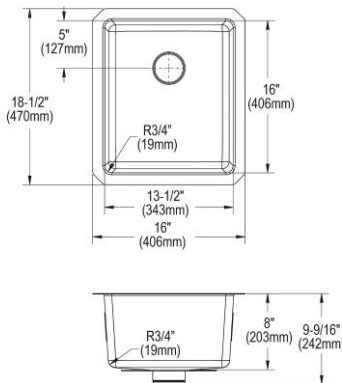

Ship dims: 25-3/4" x 23-11/16" x 11-7/16"
Approx. ship weight: 22 lbs.

ELUH1418T \$465.00

Elkay Lustertone Iconix 18 Gauge Stainless Steel 16-1/2" x 20-1/2" x 9" Single Bowl Undermount Sink

- Dimensions: 16-1/2" x 20-1/2" x 9"
- 18 gauge
- Luminous Satin finish
- 3-1/2" (89mm) drain opening
- Sound deadening: Sides and Bottom pads
- 21" minimum cabinet size

Special Note: Reserve Selection products available in store only.
Made in USA

Ship dims: 25-3/4" x 23-11/16" x 11-7/16"
Approx. ship weight: 20 lbs.

ELUHH1316TPDBG \$611.00

Elkay Lustertone Iconix 16 Gauge Stainless Steel 16" x 18-1/2" x 8" Single Bowl Undermount Sink Kit with Perfect Drain

- Dimensions: 16" x 18-1/2" x 8"
- 16 gauge
- Luminous Satin finish
- 3-3/8" (86mm) drain opening
- Sound deadening: Sides and Bottom pads
- 21" minimum cabinet size
- Features: Perfect Drain

Includes: One EBG1214 bottom grid, one LKPD1 Perfect Drain and strainer
Special Note: Reserve Selection products available in store only.
Built in USA