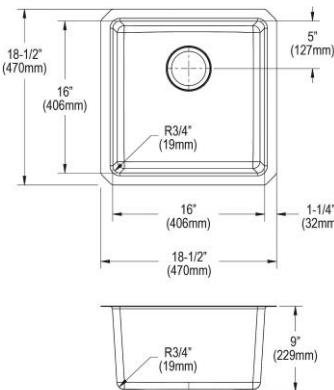

Ship dims: 37-3/16" x 25-3/4" x 12-7/16"
Approx. ship weight: 34 lbs.

- Dimensions: 32-1/2" x 19-1/2" x 9"
- 16 gauge
- Luminous Satin finish
- 3-3/8" (86mm) drain opening
- Sound deadening: Sides and Bottom pads
- 36" minimum cabinet size
- Features: Perfect Drain

Ship dims: 37-1/2" x 26-1/16" x 13-11/16"
Approx. ship weight: 30 lbs.

- Dimensions: 32-1/2" x 19-1/2" x 9"
- 16 gauge
- Luminous Satin finish
- 3-3/8" (86mm) drain opening
- Sound deadening: Sides and Bottom pads
- 36" minimum cabinet size
- Features: Perfect Drain

Includes: One LKPD1 Perfect Drain and strainer.
Special Note: Reserve Selection products available in store only.
Built in USA

Ship dims: 25-3/4" x 23-11/16" x 12-15/16"
Approx. ship weight: 20 lbs.

ELUH1616TDBG \$563.00

Elkay Lustertone Iconix 18 Gauge Stainless Steel 18-1/2" x 18-1/2" x 9" Single Bowl Undermount Sink Kit

- Dimensions: 18-1/2" x 18-1/2" x 9"
- 18 gauge
- Luminous Satin finish
- 3-1/2" (89mm) drain opening
- Sound deadening: Sides and Bottom pads
- 21" minimum cabinet size