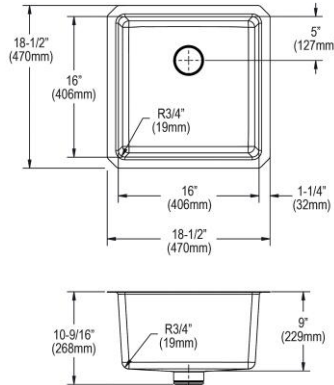

Built in USA

Ship dims: 30-1/8" x 25-3/4" x 11-7/16"

Approx. ship weight: 27 lbs.

- Dimensions: 23-1/2" x 18-1/4" x 9"
- 18 gauge
- Luminous Satin finish
- 3-1/2" (89mm) drain opening
- Sound deadening: Sides and Bottom pads
- 27" minimum cabinet size

Approx. ship weight: 24 lbs.

- Dimensions: 23-1/2" x 18-1/4" x 9"
- 18 gauge
- Luminous Satin finish
- 3-1/2" (89mm) drain opening
- Sound deadening: Sides and Bottom pads
- 27" minimum cabinet size

ELUHH1616TPDBG \$647.00

Elkay Lustertone Iconix 16 Gauge Stainless Steel 18-1/2" x 18-1/2" x 9" Single Bowl Undermount Sink Kit with Perfect Drain

- Dimensions: 18-1/2" x 18-1/2" x 9"
- 16 gauge
- Luminous Satin finish
- 3-3/8" (86mm) drain opening
- Sound deadening: Sides and Bottom pads
- 21" minimum cabinet size
- Features: Perfect Drain