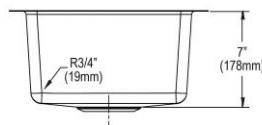

- Dimensions: 14-1/2" x 14-1/2" x 7"
- 16 gauge
- Luminous Satin finish
- 3-3/8" (86mm) drain opening
- Sound deadening: Sides and Bottom pads
- 21" minimum cabinet size
- Features: Perfect Drain

Includes: One LKPD1 Perfect Drain and strainer.
Special Note: Reserve Selection products available in store only.
Built in USA

Ship dims: 23" x 19-1/4" x 11-7/16"
Approx. ship weight: 13 lbs.

ELUH1212TDBG \$424.00

Elkay Lustertone Iconix 18 Gauge Stainless Steel 14-1/2" x 14-1/2" x 7" Single Bowl Undermount Sink Kit

- Dimensions: 14-1/2" x 14-1/2" x 7"
- 18 gauge
- Luminous Satin finish
- 3-1/2" (89mm) drain opening
- Sound deadening: Sides and Bottom pads
- 21" minimum cabinet size