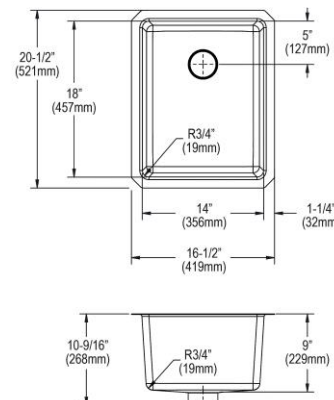

- Dimensions: 16-1/2" x 20-1/2" x 9"
- 16 gauge
- Luminous Satin finish
- 3-3/8" (86mm) drain opening
- Sound deadening: Sides and Bottom pads
- 21" minimum cabinet size
- Features: Perfect Drain

Includes: One EBG1216 bottom grid, one LKPD1 Perfect Drain and strainer
Special Note: Reserve Selection products available in store only.
Built in USA

Ship dims: 25-3/4" x 23-11/16" x 12-15/16"
Approx. ship weight: 23 lbs.

ELUHH1418TPD

\$535.00

Elkay Lustertone Iconix 16 Gauge Stainless Steel 16-1/2" x 20-1/2" x 9" Single Bowl Undermount Sink with Perfect Drain

- Dimensions: 16-1/2" x 20-1/2" x 9"
- 16 gauge
- Luminous Satin finish
- 3-3/8" (86mm) drain opening
- Sound deadening: Sides and Bottom pads
- 21" minimum cabinet size
- Features: Perfect Drain

Includes: One LKPD1 Perfect Drain and strainer.