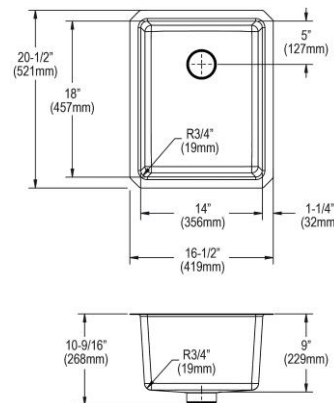

Special Note: Reserve Selection products available in store only.
Made in USA

Ship dims: 25-3/4" x 23-11/16" x 11-7/16"
Approx. ship weight: 19 lbs.

ELUHH1418TPDBG

\$647.00

Elkay Lustertone Iconix 16 Gauge Stainless Steel 16-1/2" x 20-1/2" x 9" Single Bowl Undermount Sink Kit with Perfect Drain

- Dimensions: 16-1/2" x 20-1/2" x 9"
- 16 gauge
- Luminous Satin finish
- 3-3/8" (86mm) drain opening
- Sound deadening: Sides and Bottom pads
- 21" minimum cabinet size
- Features: Perfect Drain

Includes: One EBG1216 bottom grid, one LKPD1 Perfect Drain and strainer
Special Note: Reserve Selection products available in store only.
Built in USA