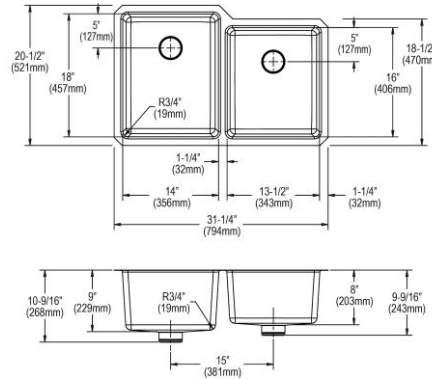

- Dimensions: 31-1/4" x 20-1/2" x 9"
- 16 gauge
- Luminous Satin finish
- 3-3/8" (86mm) drain opening
- Sound deadening: Sides and Bottom pads
- 36" minimum cabinet size
- Features: Perfect Drain

Includes: Two LKPD1 Perfect Drain and strainer.

Special Note: Reserve Selection products available in store only.
Built in USA

Ship dims: 37-3/16" x 25-3/4" x 13-5/16"
Approx. ship weight: 32 lbs.

ELUHH3120RTPDBG \$1,077.00

Elkay Lustertone Iconix 16 Gauge Stainless Steel 31-1/4" x 20-1/2" x 9" Double Bowl Undermount Sink Kit with Perfect Drain

- Dimensions: 31-1/4" x 20-1/2" x 9"
- 16 gauge
- Luminous Satin finish
- 3-3/8" (86mm) drain opening
- Sound deadening: Sides and Bottom pads
- 36" minimum cabinet size
- Features: Perfect Drain

Includes: One EBG1216 bottom grid, one EBG1214 bottom grid, two LKPD1 Perfect Drain and strainers
Special Note: Reserve Selection products available in store only.
Built in USA