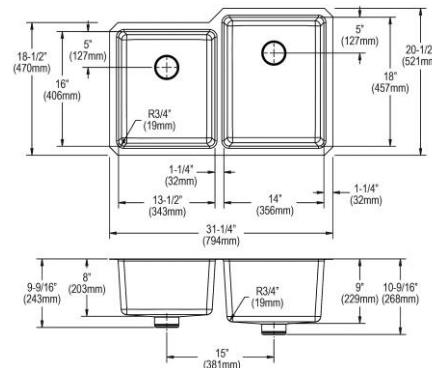

- Dimensions: 31-1/4" x 20-1/2" x 9"
- 16 gauge
- Luminous Satin finish
- 3-3/8" (86mm) drain opening
- Sound deadening: Sides and Bottom pads
- 36" minimum cabinet size
- Features: Perfect Drain

Includes: Two LKPD1 Perfect Drain and strainer.

Special Note: Reserve Selection products available in store only.
Built in USA

Ship dims: 37-3/16" x 25-3/4" x 13-5/16"
Approx. ship weight: 32 lbs.