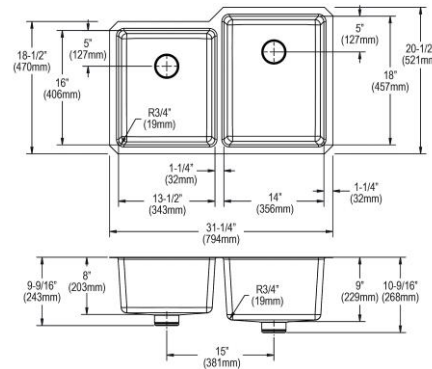

ELUH1212T

\$350.00

Elkay Lustertone Iconix 18 Gauge Stainless Steel 14-1/2" x 14-1/2" x 7" Single Bowl Undermount Sink

- Dimensions: 14-1/2" x 14-1/2" x 7"
- 18 gauge
- Luminous Satin finish
- 3-1/2" (89mm) drain opening
- Sound deadening: Sides and Bottom pads
- 21" minimum cabinet size

Special Note: Reserve Selection products available in store only.
Made in USA

Ship dims: 23" x 19-1/4" x 9-7/16"
Approx. ship weight: 12 lbs.

ELUHH3120LTPDBG \$1,077.00

Elkay Lustertone Iconix 16 Gauge Stainless Steel 31-1/4" x 20-1/2" x 9" Double Bowl Undermount Sink Kit with Perfect Drain