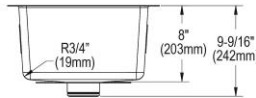

Special Note: Reserve Selection products available in store only.
Made in USA

Ship dims: 25-3/4" x 23-11/16" x 11-7/16"
Approx. ship weight: 20 lbs.

ELUHH1316TPDBG \$611.00

Elkay Lustertone Iconix 16 Gauge Stainless Steel 16" x 18-1/2" x 8" Single Bowl Undermount Sink Kit with Perfect Drain

- Dimensions: 16" x 18-1/2" x 8"
- 16 gauge
- Luminous Satin finish
- 3-3/8" (86mm) drain opening
- Sound deadening: Sides and Bottom pads
- 21" minimum cabinet size
- Features: Perfect Drain

Includes: One EBG1214 bottom grid, one LKPD1 Perfect Drain and strainer
Special Note: Reserve Selection products available in store only.
Built in USA

Ship dims: 25-3/4" x 23-11/16" x 11-7/16"
Approx. ship weight: 22 lbs.

ELUHH1316TPD \$505.00

Elkay Lustertone Iconix 16 Gauge Stainless Steel 16" x 18-1/2" x 8", Single Bowl Undermount Sink with Perfect Drain