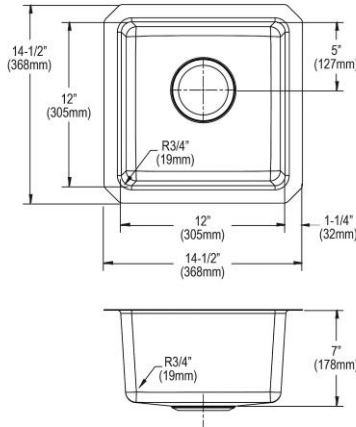

ELUH1212T

$350.00

Elkay Lustertone Iconix 18 Gauge Stainless Steel 14-1/2" x 14-1/2" x 7" Single Bowl Undermount Sink

- Dimensions: 14-1/2" x 14-1/2" x 7"
- 18 gauge
- Luminous Satin finish
- 3-1/2" (89mm) drain opening
- Sound deadening: Sides and Bottom pads
- 21" minimum cabinet size

Special Note: Reserve Selection products available in store only.
Made in USA

Ship dims: 23" x 19-1/4" x 9-7/16"
Approx. ship weight: 12 lbs.

ELUHH3120LTPDBG $1,077.00

Elkay Lustertone Iconix 16 Gauge Stainless Steel 31-1/4" x 20-1/2" x 9" Double Bowl Undermount Sink Kit with Perfect Drain