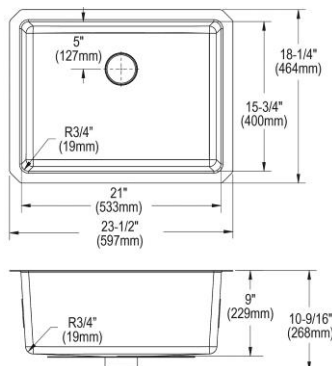

Ship dims: 37-3/16" x 25-3/4" x 12-7/16"
Approx. ship weight: 34 lbs.

- Dimensions: 32-1/2" x 19-1/2" x 9"
- 16 gauge
- Luminous Satin finish
- 3-3/8" (86mm) drain opening
- Sound deadening: Sides and Bottom pads
- 36" minimum cabinet size
- Features: Perfect Drain

Ship dims: 37-3/16" x 25-3/4" x 11-7/16"
Approx. ship weight: 34 lbs.

- Dimensions: 32-1/2" x 19-1/2" x 9"
- 18 gauge
- Luminous Satin finish
- 3-1/2" (89mm) drain opening
- Sound deadening: Sides and Bottom pads
- 36" minimum cabinet size

Special Note: Reserve Selection products available in store only.
Made in USA

Ship dims: 30-1/8" x 25-3/4" x 11-7/16"
Approx. ship weight: 18 lbs.

ELUHH2115TPDBG

\$684.00

Elkay Lustertone Iconix 16 Gauge Stainless Steel 23-1/2" x 18-1/4" x 9" Single Bowl Undermount Sink Kit with Perfect Drain

- Dimensions: 23-1/2" x 18-1/4" x 9"
- 16 gauge
- Luminous Satin finish
- 3-3/8" (86mm) drain opening
- Sound deadening: Sides and Bottom pads
- 27" minimum cabinet size
- Features: Perfect Drain

Includes: One EBG1914 bottom grid, one LKPD1 Perfect Drain and strainer
Special Note: Reserve Selection products available in store only.
Built in USA