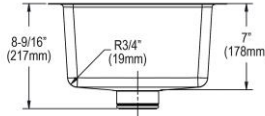

Made in USA

Ship dims: 25-3/4" x 23-11/16" x 11-7/16"

Approx. ship weight: 18 lbs.

ELUHH1212TPDBG \$508.00

Elkay Lustertone Iconix 16 Gauge Stainless Steel 14-1/2" x 14-1/2" x 7" Single Bowl Undermount Sink Kit with Perfect Drain

- Dimensions: 14-1/2" x 14-1/2" x 7"
- 16 gauge
- Luminous Satin finish
- 3-3/8" (86mm) drain opening
- Sound deadening: Sides and Bottom pads
- 21" minimum cabinet size
- Features: Perfect Drain

Includes: One EBG1010 bottom grid, one LKPD1 Perfect Drain and strainer
Special Note: Reserve Selection products available in store only.
Built in USA