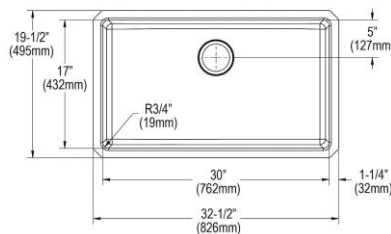

Includes: One EBG2815 bottom grid, one LKDD Drain and Strainer
Special Note: Reserve Selection products available in store only.
Built in USA

Ship dims: 37-3/16" x 25-3/4" x 11-7/16"
Approx. ship weight: 34 lbs.

- Dimensions: 32-1/2" x 19-1/2" x 9"
- 18 gauge
- Luminous Satin finish
- 3-1/2" (89mm) drain opening
- Sound deadening: Sides and Bottom pads
- 36" minimum cabinet size