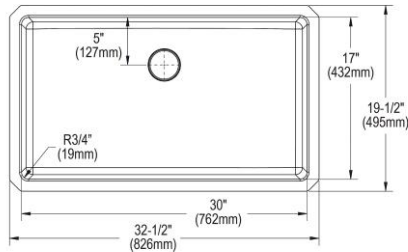

Includes: One LKPD1 Perfect Drain and strainer.
Special Note: Reserve Selection products available in store only.
Built in USA

Ship dims: 37-1/2" x 26-1/16" x 13-11/16"
Approx. ship weight: 30 lbs.

- Dimensions: 32-1/2" x 19-1/2" x 9"
- 16 gauge
- Luminous Satin finish
- 3-3/8" (86mm) drain opening
- Sound deadening: Sides and Bottom pads
- 36" minimum cabinet size
- Features: Perfect Drain