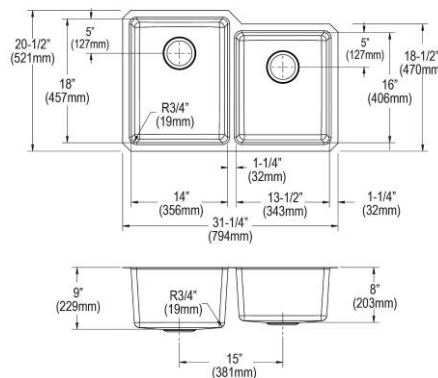

Elkay Lustertone Iconix 18 Gauge Stainless Steel 31-1/4" x 20-1/2" x 9" Double Bowl Undermount Sink Kit

- Dimensions: 31-1/4" x 20-1/2" x 9"
- 18 gauge
- Luminous Satin finish
- 3-1/2" (89mm) drain opening
- Sound deadening: Sides and Bottom pads
- 36" minimum cabinet size

Includes: One EBG1216 bottom grid, one EBG1214 bottom grid, two LKDD Drain and Strainers

Special Note: Reserve Selection products available in store only.
Built in USA

Ship dims: 37-3/16" x 25-3/4" x 12-7/16"
Approx. ship weight: 32 lbs.

ELUH3120RT

$820.00