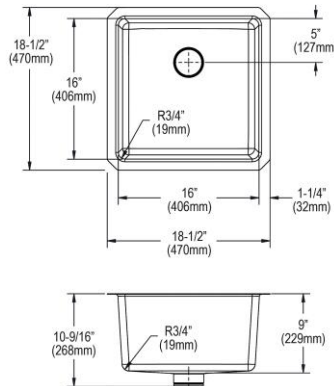

Includes: One LKPD1 Perfect Drain and strainer.
Special Note: Reserve Selection products available in store only.
Built in USA

Ship dims: 25-3/4" x 23-11/16" x 12-15/16"
Approx. ship weight: 20 lbs.

ELUH1616TDBG $563.00

Elkay Lustertone Iconix 18 Gauge Stainless Steel 18-1/2" x 18-1/2" x 9" Single Bowl Undermount Sink Kit