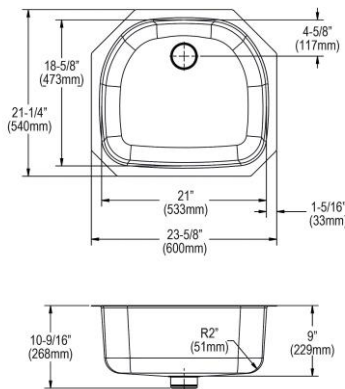

Includes: One LKPD1 Perfect Drain and strainer.

Special Note: Reserve Selection products available in store only.
Built in USA

Ship dims: 30-1/8" x 25-3/4" x 12-15/16"
Approx. ship weight: 18 lbs.

- Dimensions: 23-5/8" x 21-1/4" x 9"
- 16 gauge
- Luminous Satin finish
- 3-3/8" (86mm) drain opening
- Sound deadening: Sides and Bottom pads
- 30" minimum cabinet size
- Features: Perfect Drain

Prices subject to change without notice.