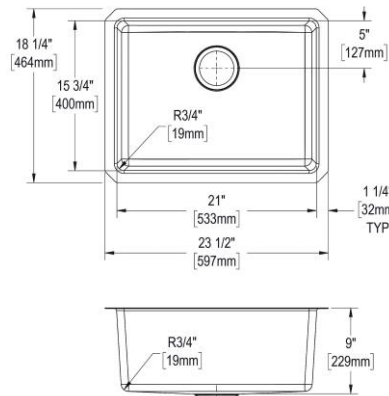

Special Note: Reserve Selection products available in store only.

Made in USA

Ship dims: 30-1/8" x 25-3/4" x 11-7/16"

Approx. ship weight: 24 lbs.

- Dimensions: 23-1/2" x 18-1/4" x 9"
- 18 gauge
- Luminous Satin finish
- 3-1/2" (89mm) drain opening
- Sound deadening: Sides and Bottom pads
- 27" minimum cabinet size