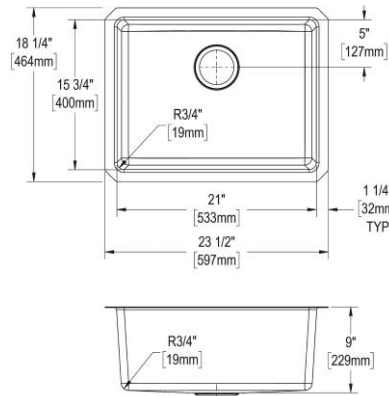

Includes: One EBG1914 bottom grid, one LKDD Drain and Strainer

Special Note: Reserve Selection products available in store only.

Built in USA

Ship dims: 30-1/8" x 25-3/4" x 11-7/16"

Approx. ship weight: 27 lbs.

- Dimensions: 23-1/2" x 18-1/4" x 9"
- 18 gauge
- Luminous Satin finish
- 3-1/2" (89mm) drain opening
- Sound deadening: Sides and Bottom pads
- 27" minimum cabinet size

ELUH2115T

$495.00

Elkay Lustertone Iconix 18 Gauge Stainless Steel 23-1/2" x 18-1/4" x 9" Single Bowl Undermount Sink