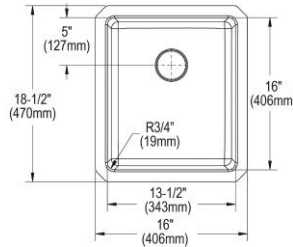

Special Note: Reserve Selection products available in store only.
Made in USA

Ship dims: 25-3/4" x 23-11/16" x 11-7/16"
Approx. ship weight: 20 lbs.

ELUHH1316TPDBG \$611.00

Elkay Lustertone Iconix 16 Gauge Stainless Steel 16" x 18-1/2" x 8" Single Bowl Undermount Sink Kit with Perfect Drain

- Dimensions: 16" x 18-1/2" x 8"
- 16 gauge
- Luminous Satin finish
- 3-3/8" (86mm) drain opening
- Sound deadening: Sides and Bottom pads
- 21" minimum cabinet size
- Features: Perfect Drain

Includes: One EBG1214 bottom grid, one LKPD1 Perfect Drain and strainer
Special Note: Reserve Selection products available in store only.
Built in USA

Ship dims: 25-3/4" x 23-11/16" x 11-7/16"
Approx. ship weight: 22 lbs.

ELUHH1316TPD \$505.00

Elkay Lustertone Iconix 16 Gauge Stainless Steel 16" x 18-1/2" x 8", Single Bowl Undermount Sink with Perfect Drain

- Dimensions: 16" x 18-1/2" x 8"
- 16 gauge
- Luminous Satin finish
- 3-3/8" (86mm) drain opening
- Sound deadening: Sides and Bottom pads
- 21" minimum cabinet size
- Features: Perfect Drain

Includes: One LKPD1 Perfect Drain and strainer.