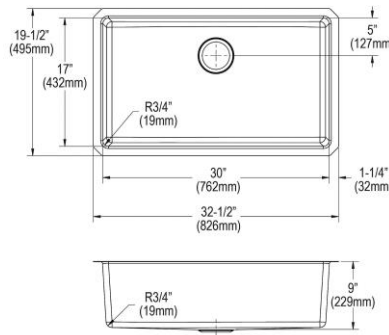

ELUH3017T

$605.00

Elkay Lustertone Iconix 18 Gauge Stainless Steel 32-1/2 x 19-1/2" x 9" Single Bowl Undermount Sink

Special Note: Reserve Selection products available in store only.
Made in USA

Ship dims: 37-3/16" x 25-3/4" x 11-7/16"
Approx. ship weight: 30 lbs.

- Dimensions: 32-1/2" x 19-1/2" x 9"
- 18 gauge
- Luminous Satin finish
- 3-1/2" (89mm) drain opening
- Sound deadening: Sides and Bottom pads
- 36" minimum cabinet size

ELUHH2118TPDBG $774.00

Elkay Lustertone Iconix 16 Gauge Stainless Steel 23-5/8" x 21-1/4" x 9" Single Bowl Undermount Sink Kit with Perfect Drain