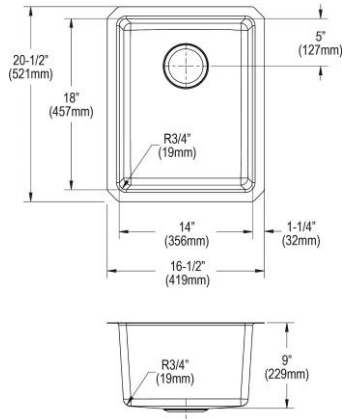

- Dimensions: 16-1/2" x 20-1/2" x 9"
- 16 gauge
- Luminous Satin finish
- 3-3/8" (86mm) drain opening
- Sound deadening: Sides and Bottom pads
- 21" minimum cabinet size
- Features: Perfect Drain

Includes: One LKPD1 Perfect Drain and strainer.

- Dimensions: 16-1/2" x 20-1/2" x 9"
- 18 gauge
- Luminous Satin finish
- 3-1/2" (89mm) drain opening
- Sound deadening: Sides and Bottom pads
- 21" minimum cabinet size

Includes: One EBG1216 bottom grid, one LKDD Drain and Strainer
Special Note: Reserve Selection products available in store only.
Built in USA

Ship dims: 25-3/4" x 23-11/16" x 11-7/16"
Approx. ship weight: 22 lbs.

ELUH1418T \$465.00

Elkay Lustertone Iconix 18 Gauge Stainless Steel 16-1/2" x 20-1/2" x 9" Single Bowl Undermount Sink

- Dimensions: 16-1/2" x 20-1/2" x 9"
- 18 gauge
- Luminous Satin finish
- 3-1/2" (89mm) drain opening
- Sound deadening: Sides and Bottom pads
- 21" minimum cabinet size