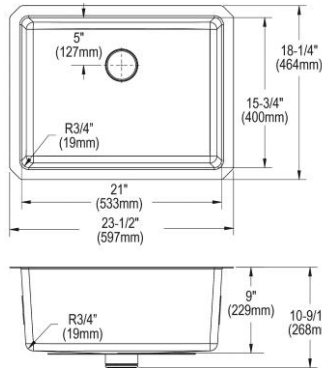

Ship dims: 37-3/16" x 25-3/4" x 12-7/16"
Approx. ship weight: 34 lbs.

- Dimensions: 32-1/2" x 19-1/2" x 9"
- 16 gauge
- Luminous Satin finish
- 3-3/8" (86mm) drain opening
- Sound deadening: Sides and Bottom pads
- 36" minimum cabinet size
- Features: Perfect Drain

Ship dims: 37-3/16" x 25-3/4" x 11-7/16"
Approx. ship weight: 34 lbs.

- Dimensions: 32-1/2" x 19-1/2" x 9"
- 18 gauge
- Luminous Satin finish
- 3-1/2" (89mm) drain opening
- Sound deadening: Sides and Bottom pads
- 36" minimum cabinet size

- Dimensions: 23-1/2" x 18-1/4" x 9"
- 16 gauge
- Luminous Satin finish
- 3-3/8" (86mm) drain opening
- Sound deadening: Sides and Bottom pads
- 27" minimum cabinet size
- Features: Perfect Drain

Includes: One EBG1914 bottom grid, one LKPD1 Perfect Drain and strainer
Special Note: Reserve Selection products available in store only.
Built in USA

Includes: One LKPD1 Perfect Drain and strainer.

Special Note: Reserve Selection products available in store only.

Built in USA

Ship dims: 30-7/16" x 26-1/16" x 13-9/16"

Approx. ship weight: 24 lbs.

- Dimensions: 23-1/2" x 18-1/4" x 9"
- 16 gauge
- Luminous Satin finish
- 3-3/8" (86mm) drain opening
- Sound deadening: Sides and Bottom pads
- 27" minimum cabinet size
- Features: Perfect Drain