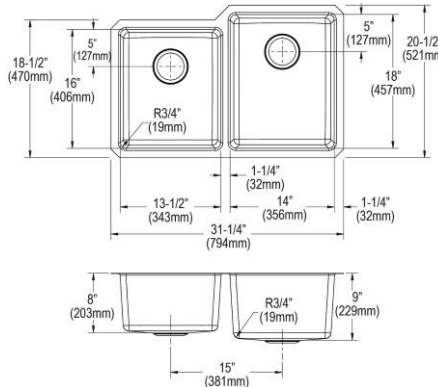

ELUH3120LT

$820.00

Elkay Lustertone Iconix 18 Gauge Stainless Steel 31-1/4" x 20-1/2" x 9" Double Bowl Undermount Sink

- Dimensions: 31-1/4" x 20-1/2" x 9"
- 18 gauge
- Luminous Satin finish
- 3-1/2" (89mm) drain opening
- Sound deadening: Sides and Bottom pads
- 36" minimum cabinet size

Special Note: Reserve Selection products available in store only.
Made in USA

Ship dims: 37-3/16" x 25-3/4" x 12-7/16"
Approx. ship weight: 32 lbs.

ELUH3120RTDBG

$992.00