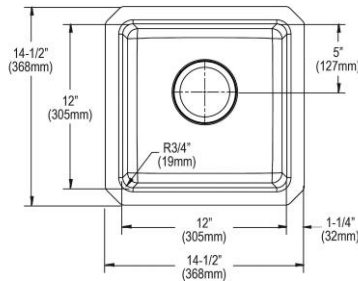

- Dimensions: 14-1/2" x 14-1/2" x 7"
- 16 gauge
- Luminous Satin finish
- 3-3/8" (86mm) drain opening
- Sound deadening: Sides and Bottom pads
- 21" minimum cabinet size
- Features: Perfect Drain

Includes: One LKPD1 Perfect Drain and strainer.
Special Note: Reserve Selection products available in store only.
Built in USA

Ship dims: 23" x 19-1/4" x 11-7/16"
Approx. ship weight: 13 lbs.

ELUH1212TDBG \$424.00

Elkay Lustertone Iconix 18 Gauge Stainless Steel 14-1/2" x 14-1/2" x 7" Single Bowl Undermount Sink Kit

- Dimensions: 14-1/2" x 14-1/2" x 7"
- 18 gauge
- Luminous Satin finish
- 3-1/2" (89mm) drain opening
- Sound deadening: Sides and Bottom pads
- 21" minimum cabinet size