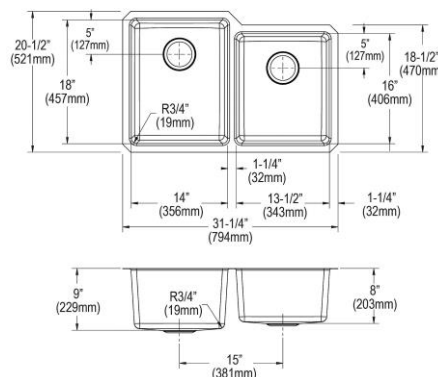

Elkay Lustertone Iconix 18 Gauge Stainless Steel 31-1/4" x 20-1/2" x 9" Double Bowl Undermount Sink

- Dimensions: 31-1/4" x 20-1/2" x 9"
- 18 gauge
- Luminous Satin finish
- 3-1/2" (89mm) drain opening
- Sound deadening: Sides and Bottom pads
- 36" minimum cabinet size

Special Note: Reserve Selection products available in store only.
Made in USA

Ship dims: 37-3/16" x 25-3/4" x 12-7/16"
Approx. ship weight: 32 lbs.