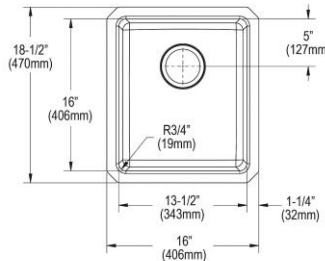

- Dimensions: 16" x 18-1/2" x 8"
- 16 gauge
- Luminous Satin finish
- 3-3/8" (86mm) drain opening
- Sound deadening: Sides and Bottom pads
- 21" minimum cabinet size
- Features: Perfect Drain

Includes: One LKPD1 Perfect Drain and strainer.

Special Note: Reserve Selection products available in store only.

Built in USA

Ship dims: 24" x 26-1/16" x 12-1/16"

Approx. ship weight: 18 lbs.

ELUH1316TDBG \$526.00

Elkay Lustertone Iconix 18 Gauge Stainless Steel 16" x 18-1/2" x 8" Single Bowl Undermount Sink Kit

- Dimensions: 16" x 18-1/2" x 8"
- 18 gauge
- Luminous Satin finish
- 3-1/2" (89mm) drain opening
- Sound deadening: Sides and Bottom pads
- 21" minimum cabinet size

Includes: One EBG1214 bottom grid, one LKDD Drain and Strainer