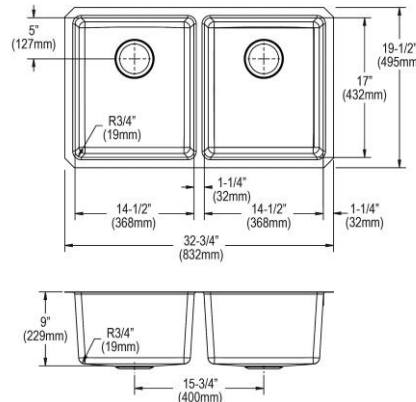

ELUH3118T

$810.00

Elkay Lustertone Iconix 18 Gauge Stainless Steel 32-3/4" x 19-1/2" x 9" Double Bowl Undermount Sink

Special Note: Reserve Selection products available in store only.
Made in USA

Ship dims: 37-3/16" x 25-3/4" x 11-7/16"
Approx. ship weight: 34 lbs.

- Dimensions: 32-3/4" x 19-1/2" x 9"
- 18 gauge
- Luminous Satin finish
- 3-1/2" (89mm) drain opening
- Sound deadening: Sides and Bottom pads
- 36" minimum cabinet size