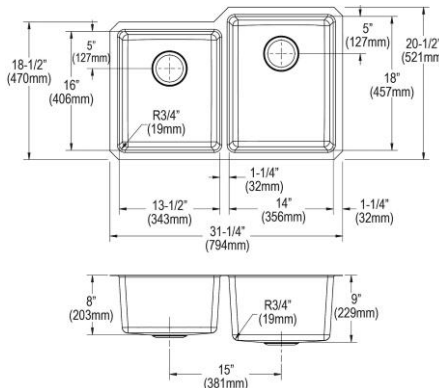

- Dimensions: 31-1/4" x 20-1/2" x 9"
- 16 gauge
- Luminous Satin finish
- 3-3/8" (86mm) drain opening
- Sound deadening: Sides and Bottom pads
- 36" minimum cabinet size
- Features: Perfect Drain

Includes: Two LKPD1 Perfect Drain and strainer.
Special Note: Reserve Selection products available in store only.
Built in USA

Ship dims: 37-3/16" x 25-3/4" x 13-5/16"
Approx. ship weight: 32 lbs.

ELUH3120LTDBG \$992.00

Elkay Lustertone Iconix 18 Gauge Stainless Steel 31-1/4" x 20-1/2" x 9" Double Bowl Undermount Sink Kit

- Dimensions: 31-1/4" x 20-1/2" x 9"
- 18 gauge
- Luminous Satin finish
- 3-1/2" (89mm) drain opening
- Sound deadening: Sides and Bottom pads
- 36" minimum cabinet size