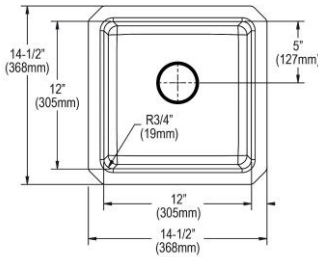

Includes: One LKPD1 Perfect Drain and strainer.
Special Note: Reserve Selection products available in store only.
Built in USA

Ship dims: 23" x 19-1/4" x 11-7/16"
Approx. ship weight: 13 lbs.

ELUH1212TDBG $424.00

Elkay Lustertone Iconix 18 Gauge Stainless Steel 14-1/2" x 14-1/2" x 7" Single Bowl Undermount Sink Kit