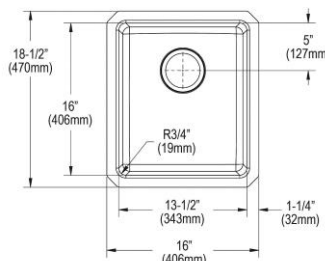

- Dimensions: 16" x 18-1/2" x 8"
- 18 gauge
- Luminous Satin finish
- 3-1/2" (89mm) drain opening
- Sound deadening: Sides and Bottom pads
- 21" minimum cabinet size

Includes: One EBG1214 bottom grid, one LKDD Drain and Strainer

Special Note: Reserve Selection products available in store only.

Built in USA

Ship dims: 25-3/4" x 23-11/16" x 11-7/16"

Approx. ship weight: 20 lbs.

ELUH1316T \$435.00

Elkay Lustertone Iconix 18 Gauge Stainless Steel 16" x 18-1/2" x 8" Single Bowl Undermount Sink

- Dimensions: 16" x 18-1/2" x 8"
- 18 gauge
- Luminous Satin finish
- 3-1/2" (89mm) drain opening
- Sound deadening: Sides and Bottom pads
- 21" minimum cabinet size

Special Note: Reserve Selection products available in store only.