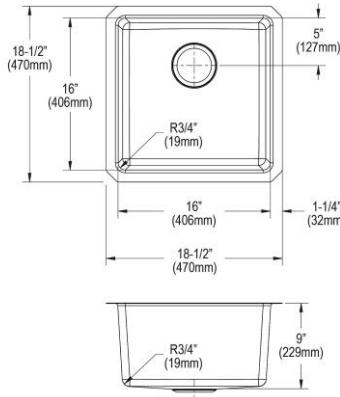

Ship dims: 37-3/16" x 25-3/4" x 12-7/16"
Approx. ship weight: 34 lbs.

- Dimensions: 32-1/2" x 19-1/2" x 9"
- 16 gauge
- Luminous Satin finish
- 3-3/8" (86mm) drain opening
- Sound deadening: Sides and Bottom pads
- 36" minimum cabinet size
- Features: Perfect Drain

Elkay Lustertone Iconix 18 Gauge Stainless Steel 18-1/2" x 18-1/2" x 9" Single Bowl Undermount Sink Kit

- Dimensions: 18-1/2" x 18-1/2" x 9"
- 18 gauge
- Luminous Satin finish
- 3-1/2" (89mm) drain opening
- Sound deadening: Sides and Bottom pads
- 21" minimum cabinet size

Includes: One EBG1414 bottom grid, one LKDD Drain and Strainer
Special Note: Reserve Selection products available in store only.
Built in USA

Ship dims: 25-3/4" x 23-11/16" x 11-7/16"
Approx. ship weight: 22 lbs.

ELUH1616T

\$465.00

Elkay Lustertone Iconix 18 Gauge Stainless Steel 18-1/2" x 18-1/2" x 9" Single Bowl Undermount Sink

- Dimensions: 18-1/2" x 18-1/2" x 9"
- 18 gauge
- Luminous Satin finish
- 3-1/2" (89mm) drain opening
- Sound deadening: Sides and Bottom pads
- 21" minimum cabinet size