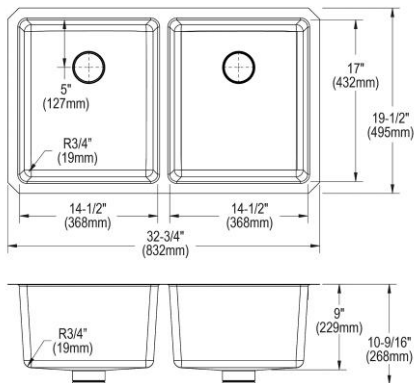

Includes: Two LKPD1 Perfect Drains and strainers.
Special Note: Reserve Selection products available in store only.
Built in USA

Ship dims: 37-1/2" x 26-1/16" x 13-11/16"
Approx. ship weight: 34 lbs.

ELUH3118TDBG $980.00

Elkay Lustertone Iconix 18 Gauge Stainless Steel 32-3/4" x 19-1/2" x 9" Double Bowl Undermount Sink Kit