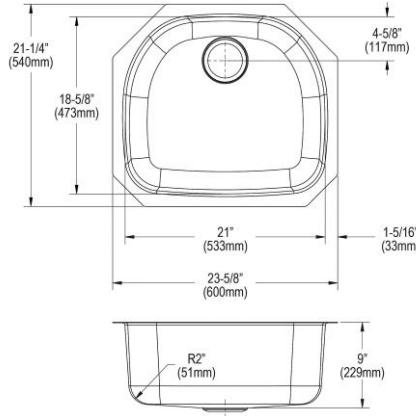

Ship dims: 37-3/16" x 25-3/4" x 12-7/16"
Approx. ship weight: 34 lbs.

- Dimensions: 32-1/2" x 19-1/2" x 9"
- 16 gauge
- Luminous Satin finish
- 3-3/8" (86mm) drain opening
- Sound deadening: Sides and Bottom pads
- 36" minimum cabinet size
- Features: Perfect Drain

Ship dims: 37-3/16" x 25-3/4" x 11-7/16"
Approx. ship weight: 34 lbs.

- Dimensions: 32-1/2" x 19-1/2" x 9"
- 18 gauge
- Luminous Satin finish
- 3-1/2" (89mm) drain opening
- Sound deadening: Sides and Bottom pads
- 36" minimum cabinet size

Ship dims: 30-1/8" x 25-3/4" x 12-15/16"
Approx. ship weight: 18 lbs.

- Dimensions: 23-5/8" x 21-1/4" x 9"
- 16 gauge
- Luminous Satin finish
- 3-3/8" (86mm) drain opening
- Sound deadening: Sides and Bottom pads
- 30" minimum cabinet size
- Features: Perfect Drain

Prices subject to change without notice.

ELUH2118TDBG

\$690.00

Elkay Lustertone Iconix 18 Gauge Stainless Steel 23-5/8" x 21-1/4" x 9" Single Bowl Undermount Sink Kit

- Dimensions: 23-5/8" x 21-1/4" x 9"
- 18 gauge
- Luminous Satin finish
- 3-1/2" (89mm) drain opening
- Sound deadening: Sides and Bottom pads
- 30" minimum cabinet size