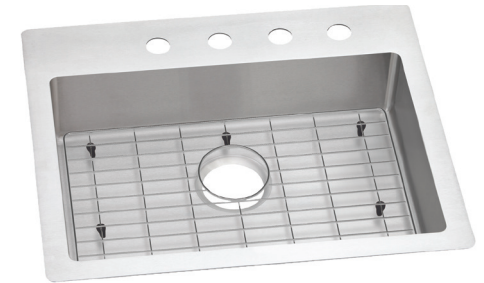

### **ELUHAD211555PD**

Lustertone Classic Stainless Steel  
23-1/2" x 18-1/4" x 5-3/8" Single Bowl  
Undermount ADA Sink With Perfect Drain

**ELUHAD281655**

Lustertone Classic Stainless Steel  
30-1/2" x 18-1/2" x 5-3/8", Single Bowl  
Undermount ADA Sink

**ELUHAD281655PD**

Lustertone Classic Stainless Steel  
30-1/2" x 18-1/2" x 5-3/8" Single Bowl  
Undermount ADA Sink With Perfect Drain

**Dual Mount**

**ECTSRAD25226TBG**

Crosstown® Stainless Steel  
25" x 22" x 6", Single Bowl  
Dual Mount ADA Sink Kit