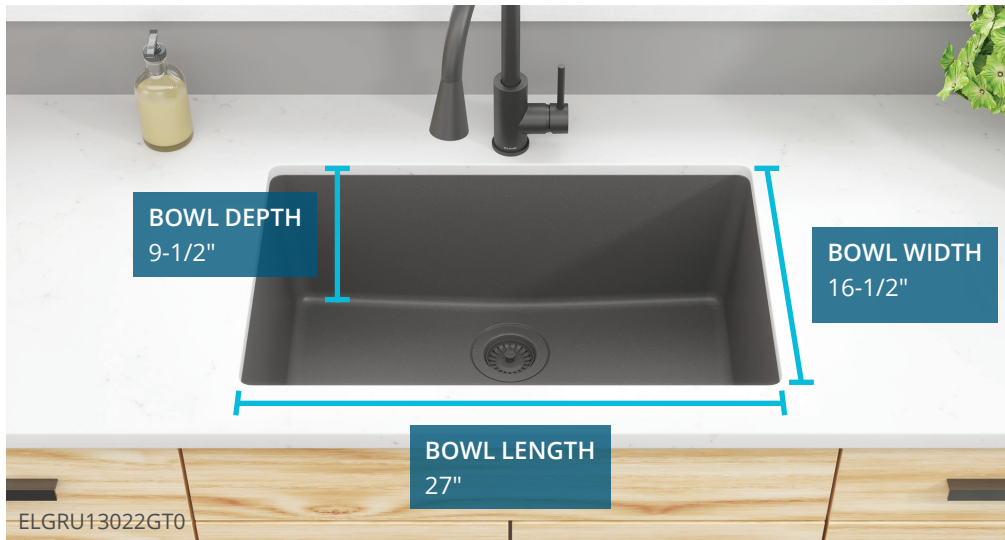

# Quartz Classic® Sinks - Now in 30" and Two New Colors

## New Single Bowl Sink Designed to Fit 33" Cabinet Base