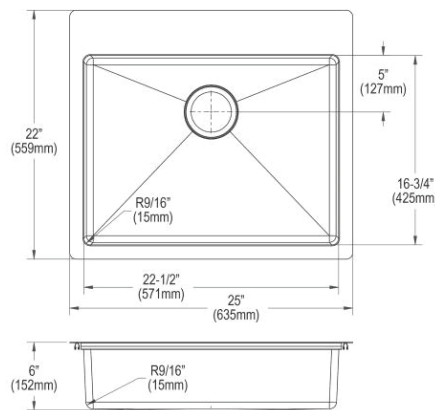

Includes: CTXBG2115 Bottom Grid
ADA Compliant

Optional Accessories
Bottom grid

CTXBG2115
Drain

LK35
LKAD35

Ship dims: 33" x 24-1/2" x 13"
Approx. ship weight: 24 lbs.