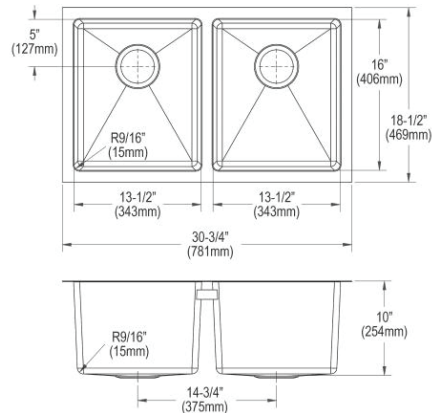

EFRU311810T

- Dimensions: 30-3/4" x 18-1/2" x 10"
- 16 gauge
- Polished Satin finish
- 3-1/2" (89mm) drain opening
- Sound deadening: Full spray sides and bottom with Sides and Bottom pads
- 36" minimum cabinet size

Elkay Crosstown 16 Gauge Stainless Steel 30-3/4" x 18-1/2" x 10" Equal Double Bowl Undermount Sink

Optional Accessories

Bottom grid

CTXBG1214

Drain

LK35

LKDD

Ship dims: 19-15/16" x 12-13/16" x 38-5/8"

Approx. ship weight: 42 lbs.

EFRU311810TC

- Dimensions: 30-3/4" x 18-1/2" x 10"
- 16 gauge
- Polished Satin finish
- 3-1/2" (89mm) drain opening
- Sound deadening: Full spray sides and bottom with Sides and Bottom pads
- 36" minimum cabinet size