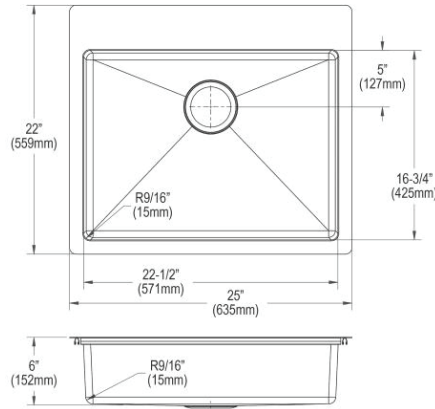

ECTSRAD25226TBG

Elkay Crosstown 18 Gauge Stainless Steel 25" x 22" x 6" Single Bowl Dual Mount ADA Sink Kit

- Dimensions: 25" x 22" x 6"
- 18 gauge
- Polished Satin finish
- 3-1/2" (89mm) drain opening
- Sound deadening: Full spray sides and bottom with Sides and Bottom pads
- 30" minimum cabinet size
- Features: Slim Rim

Includes: CTXBG2115 Bottom Grid
ADA Compliant
Optional Accessories
Bottom grid
CTXBG2115
Drain
LK35
LKAD35
Ship dims: 33" x 24-1/2" x 13"
Approx. ship weight: 24 lbs.

ECTSRAD252260

Elkay Crosstown 18 Gauge Stainless Steel 25" x 22" x 6" Single Bowl Dual Mount ADA Sink

- Dimensions: 25" x 22" x 6"
- 18 gauge
- Polished Satin finish
- 3-1/2" (89mm) drain opening
- Sound deadening: Full spray sides and bottom with Sides and Bottom pads
- 30" minimum cabinet size
- Features: Slim Rim