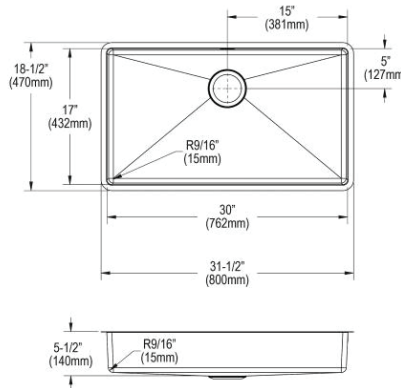

ADA Compliant

Optional Accessories

Bottom grid

EBG2815

Ship dims: 37-3/16" x 25-3/4" x 7-7/16"
Approx. ship weight: 17 lbs.