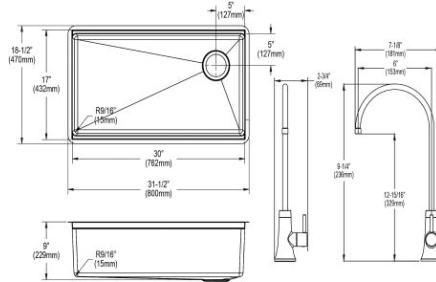

EFRU30169RTFGW

Elkay Crosstown 16 Gauge Workstation Stainless Steel, 31-1/2" x 18-1/2" x 9" Single Bowl Undermount Sink Kit with Filtered Beverage Faucet

- Dimensions: 31-1/2" x 18-1/2" x 9"
- 16 gauge
- Stainless Steel finish
- 3-1/2" (89mm) drain opening
- Sound deadening: Full spray sides and bottom with Sides and Bottom pads
- 36" minimum cabinet size
- Features: Workstation

Includes: LKAV71FLS Beverage Faucet and Filter with sink, wood cutting board, wood-handled colander & drying rack, roll-up drying rack, bottom grid(s), drain(s)

Special Note: Kitchen faucet sold separately

Optional Accessories

Drain

LK99

Ship dims: 37-3/16" x 25-3/4" x 16-1/8"

Approx. ship weight: 55 lbs.