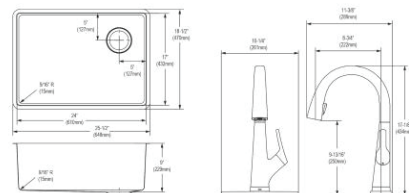

Includes: LKAV7051FCR Faucet with filter included, LKDD Drain, CTXBG2215 Bottom Grid

Extended Lead Time

Optional Accessories

Drain

LK35

Ship dims: 30-7/16" x 26-1/16" x 12-1/2"

Approx. ship weight: 36 lbs.