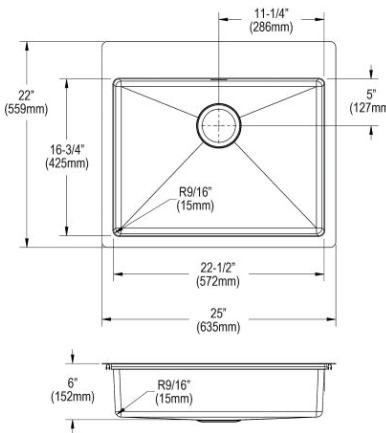

ADA Compliant
Optional Accessories
Bottom grid
CTXBG118
Ship dims: 30-1/8" x 25-3/4" x 8-7/16"
Approx. ship weight: 17 lbs.