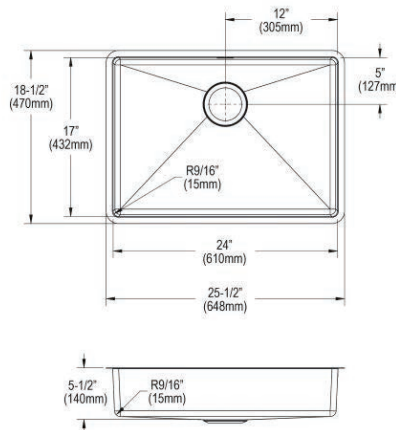

ECTRUAD241755

Elkay Crosstown 18 Gauge Stainless Steel 25-1/2" x 18-1/2" x 5-1/2" Single Bowl Undermount Sink

ADA Compliant

Optional Accessories

Bottom grid

CTXOBG2215

Ship dims: 30-1/8" x 25-3/4" x 7-7/16"

Approx. ship weight: 12 lbs.

- Dimensions: 25-1/2" x 18-1/2" x 5-1/2"
- 18 gauge
- Polished Satin finish
- 3-1/2" (89mm) drain opening
- Sound deadening: Full spray sides and bottom with Sides and Bottom pads
- 30" minimum cabinet size