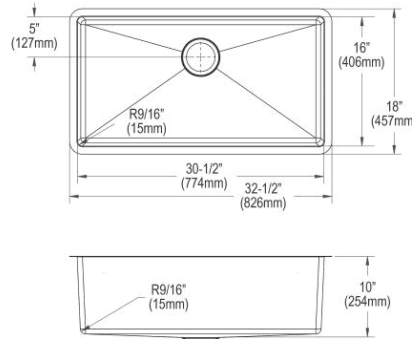

EFRU311610T

Elkay Crosstown 16 Gauge Stainless Steel 32-1/2" x 18" x 10" Single Bowl Undermount Sink

Optional Accessories

Bottom grid
CTXBG2914

Drain
LK35
LKDD

Ship dims: 38" x 24-1/2" x 13"
Approx. ship weight: 36 lbs.

- Dimensions: 32-1/2" x 18" x 10"
- 16 gauge
- Polished Satin finish
- 3-1/2" (89mm) drain opening
- Sound deadening: Full spray sides and bottom with Sides and Bottom pads
- 36" minimum cabinet size