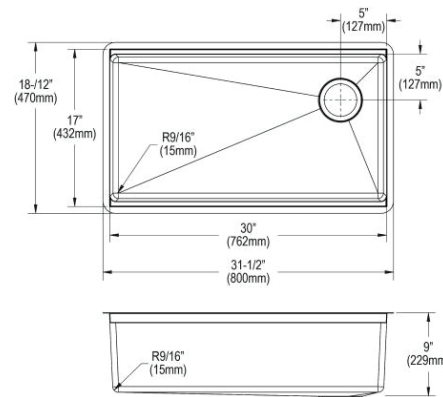

- Dimensions: 31-1/2" x 18-1/2" x 9"
- 18 gauge
- Polished Satin finish
- 3-1/2" (89mm) drain opening
- Sound deadening: Full spray sides and bottom with Sides and Bottom pads
- 36" minimum cabinet size
- Features: Workstation