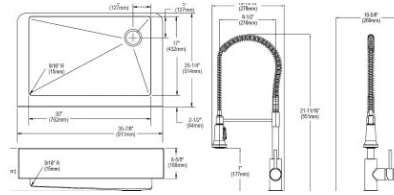

Elkay Crosstown 18 Gauge Stainless Steel 35-7/8" x 20-1/4" x 9" Single Bowl Farmhouse Sink & Faucet Kit with Drain

Includes: Deep strainer LKDD drain and faucet LKAV2061CR

Optional Accessories

Drain

LKDD

Ship dims: 38-3/4" x 28-3/8" x 11-1/4"

Approx. ship weight: 48 lbs.