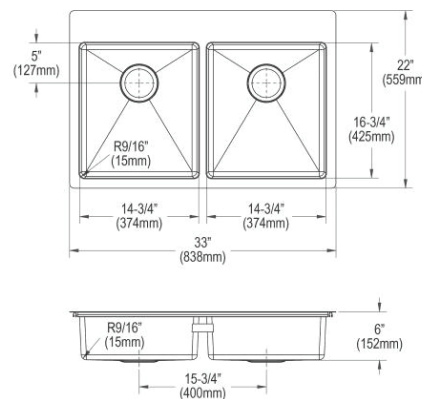

ECTSRAD33226TBG

Elkay Crosstown 18 Gauge Stainless Steel 33" x 22" x 6" Equal Double Bowl Dual Mount ADA Sink Kit

Includes: two CTXBG1315 Bottom Grids

ADA Compliant

Optional Accessories

Bottom grid

CTXBG1315

Drain

LK35

LKDD

Ship dims: 38" x 24-1/2" x 13"

Approx. ship weight: 34 lbs.

- Dimensions: 33" x 22" x 6"
- 18 gauge
- Polished Satin finish
- 3-1/2" (89mm) drain opening
- Sound deadening: Full spray sides and bottom with Sides and Bottom pads
- 36" minimum cabinet size
- Features: Slim Rim