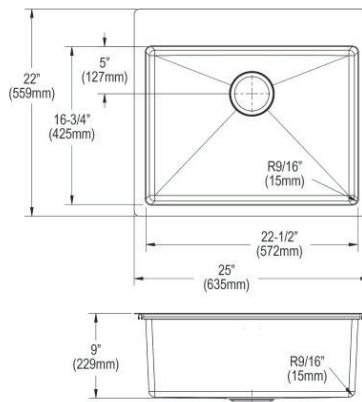

Includes: CTXBG2115 Bottom Grid
Optional Accessories
Drain
LK35
LKDD
Ship dims: 33" x 24-1/2" x 13"
Approx. ship weight: 24 lbs.