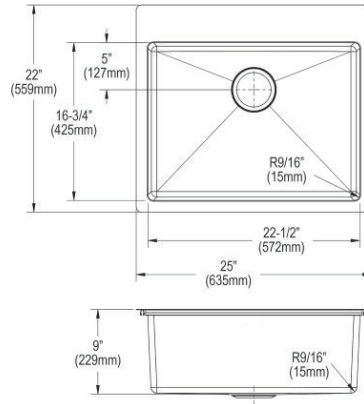

Includes: CTXBG2115 Bottom Grid
ADA Compliant

Optional Accessories
Bottom grid

CTXBG2115
Drain

LK35
LKAD35

Ship dims: 33" x 24-1/2" x 13"
Approx. ship weight: 24 lbs.

ECTSR25229TBG

Elkay Crosstown 18 Gauge Stainless Steel 25" x 22" x 9" Single Bowl Dual Mount Sink Kit