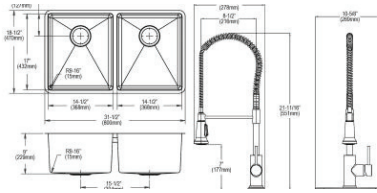

Elkay Crosstown 18 Gauge Stainless Steel 31-1/2" x 18-1/2" x 9" Equal Double Bowl Undermount Sink & Faucet Kit with Drain

Includes: 2x Deep strainer drain LKDD and faucet LKAV2061MBCR

Optional Accessories

Drain

LKDD

Ship dims: 38-9/16" x 25-3/16" x 10-13/16"

Approx. ship weight: 47 lbs.

- Dimensions: 31-1/2" x 18-1/2" x 9"
- 18 gauge
- Polished Satin finish
- 3-1/2" (89mm) drain opening
- Sound deadening: Full spray sides and bottom with Sides and Bottom pads
- 36" minimum cabinet size