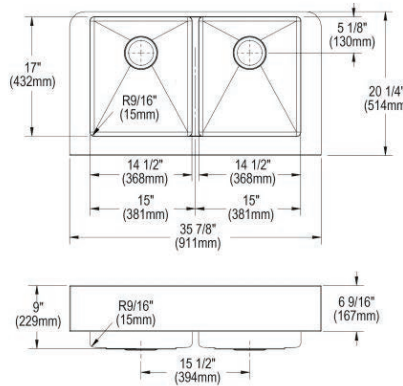

Elkay Crosstown 18 Gauge Stainless Steel 35-7/8" x 20-1/4" x 9" Equal Double Bowl Farmhouse Sink with Aqua Divide

Special Note: Aqua Divide height: 4-11/16" (119mm)

Optional Accessories

Bottom grid

- CTXBG1316

Drain

- LK35
- LK99S
- LKDD

Ship dims: 38-3/4" x 28-3/8" x 11-1/4"

Approx. ship weight: 42 lbs.

ECTRUF32179C

- Dimensions: 35-7/8" x 20-1/4" x 9"
- 18 gauge
- Polished Satin finish
- 3-1/2" (89mm) drain opening
- Sound deadening: Full spray sides and bottom with Sides and Bottom pads
- 36" minimum cabinet size
- Features: Aqua Divide

Elkay Crosstown 18 Gauge Stainless Steel 35-7/8" x 20-1/4" x 9" Equal Double Bowl Farmhouse Sink Kit with Aqua Divide