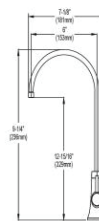

ECTSRS33229TFGB

Elkay Crosstown 18 Gauge Stainless Steel 33" x 22" x 9" Single Bowl Dual Mount Sink Kit with Filtered Beverage Faucet

Includes: LKAV71FLS Beverage Faucet and Filter with ECTSRS33229T Sink, CTXBG2915 Bottom Grid

Special Note: Kitchen faucet sold separately

Optional Accessories

Drain

LK99

Ship dims: 37-3/16" x 25-3/4" x 16-1/8"

Approx. ship weight: 34 lbs.

- Dimensions: 33" x 22" x 9"
- 18 gauge
- Stainless Steel finish
- Available in Custom Hole Drilling faucet holes
- 3-1/2" (89mm) drain opening
- Sound deadening: Full spray sides and bottom with Sides and Bottom pads
- 36" minimum cabinet size
- Features: Slim Rim