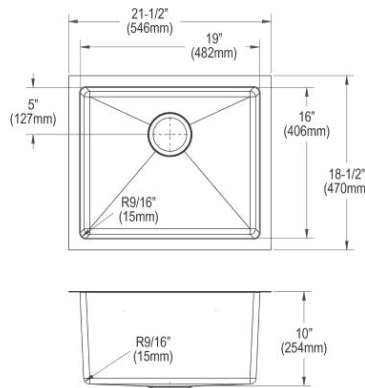

EFRU191610T

Elkay Crosstown 16 Gauge Stainless Steel 21-1/2" x 18-1/2" x 10" Single Bowl Undermount Sink

Optional Accessories

Bottom grid

CTXBG1815

Drain

LK35

LKDD

Ship dims: 31" x 26" x 14"

Approx. ship weight: 26 lbs.

- Dimensions: 21-1/2" x 18-1/2" x 10"
- 16 gauge
- Polished Satin finish
- 3-1/2" (89mm) drain opening
- Sound deadening: Full spray sides and bottom with Sides and Bottom pads
- 27" minimum cabinet size