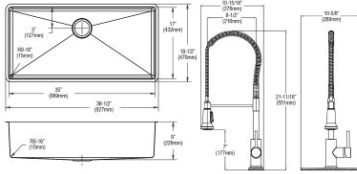

ECTRU35179TFCC

Elkay Crosstown 18 Gauge Stainless Steel 36-1/2" x 18-1/2" x 9" Single Bowl Undermount Sink & Faucet Kit with Drain

Includes: Deep strainer drain LKDD and faucet LKAV2061CR

Optional Accessories

Drain

LKDD

Ship dims: 44" x 25-9/16" x 10-13/16"

Approx. ship weight: 45 lbs.

- Dimensions: 36-1/2" x 18-1/2" x 9"
- 18 gauge
- Polished Satin finish
- 3-1/2" (89mm) drain opening
- Sound deadening: Full spray sides and bottom with Sides and Bottom pads
- 39" minimum cabinet size