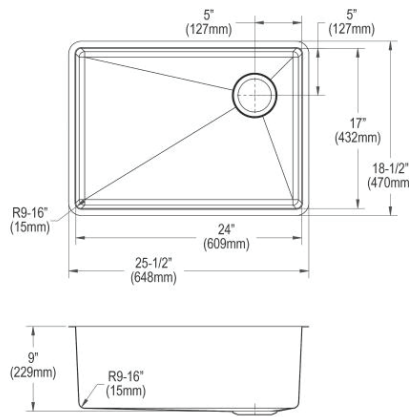

Includes: Custom fit bottom grid, deep strainer drain.

Optional Accessories

Cutting board

LKCBF17HW

Ship dims: 30-7/16" x 26-1/16" x 12-1/2"

Approx. ship weight: 31 lbs.

ECTRU24179RTFLC

Elkay Crosstown 18 Gauge Stainless Steel 25-1/2" x 18-1/2" x 9" Single Bowl Undermount Sink Kit with Filtered Faucet

- Dimensions: 25-1/2" x 18-1/2" x 9"
- 18 gauge
- Stainless Steel finish
- 3-1/2" (89mm) drain opening
- Sound deadening: Full spray sides and bottom with Sides and Bottom pads
- 30" minimum cabinet size