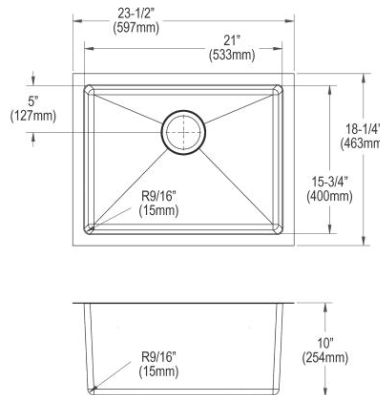

EFRU211510TC

Elkay Crosstown 16 Gauge Stainless Steel 23-1/2" x 18-1/4" x 10" Single Bowl Undermount Sink Kit

Includes: Custom fit bottom grid, deep strainer drain.

Optional Accessories

Cutting board

LKCBF2115HW

Ship dims: 30-7/16" x 26-1/16" x 10-1/16"

Approx. ship weight: 32 lbs.

- Dimensions: 23-1/2" x 18-1/4" x 10"
- 16 gauge
- Polished Satin finish
- 3-1/2" (89mm) drain opening
- Sound deadening: Full spray sides and bottom with Sides and Bottom pads
- 27" minimum cabinet size