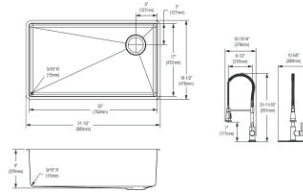

ECTRU30179RTFC

Elkay Crosstown 18 Gauge Stainless Steel 31-1/2" x 18-1/2" x 9" Single Bowl Undermount Sink Kit with Faucet

Includes: LKAV2061CR faucet, CTXBG2815 bottom grid, LKDD drain.

Optional Accessories

Cutting board

LKCBF17HW

Ship dims: 37-3/16" x 25-3/4" x 11-7/16"

Approx. ship weight: 43 lbs.

- Dimensions: 31-1/2" x 18-1/2" x 9"
- Faucet Dimensions: 10-15/16" x 10-5/8" x 21-11/16"
- 18 gauge
- Polished Satin finish
- Available in 1 faucet holes
- 3-1/2" (89mm) drain opening
- Sound deadening: Full spray sides and bottom with Sides and Bottom pads
- 36" minimum cabinet size