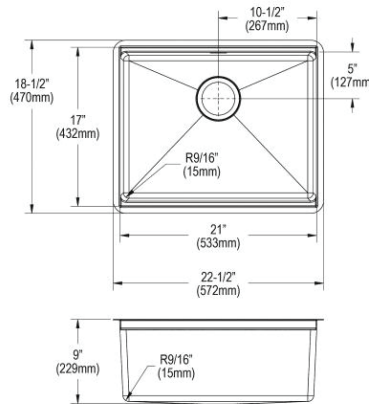

EFRU21169W

- Dimensions: 22-1/2" x 18-1/2" x 9"
- 16 gauge
- Polished Satin finish
- 3-1/2" (89mm) drain opening
- Sound deadening: Full spray sides and bottom with Sides and Bottom pads
- 27" minimum cabinet size
- Features: Workstation

Elkay Crosstown 16 Gauge Workstation Stainless Steel 22-1/2" x 18-1/2" x 8-3/4" Single Bowl Undermount Sink Kit

Includes: LKDD Drain, CTXOBG1914 Bottom Grid, LKCB1217AC Cutting Board, LKC0717SS Colander, LKDR1317RU Roll-up Drying Rack, LKDR0717SS Drying Rack

Optional Accessories

Bottom grid

CTXOBG1914

Cutting board

LKCB1217AC

Rinsing basket

LKDR1317RU

Drain

LKDD

Ship dims: 30-11/16" x 26-1/4" x 14"

Approx. ship weight: 32 lbs.

ECTRU21169W

- Dimensions: 22-1/2" x 18-1/2" x 9"
- 18 gauge
- Polished Satin finish
- 3-1/2" (89mm) drain opening
- Sound deadening: Full spray sides and bottom with Sides and Bottom pads
- 27" minimum cabinet size
- Features: Workstation