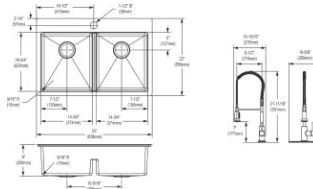

ECTSRA33229TFC

Elkay Crosstown 18 Gauge Stainless Steel 33" x 22" x 9" 1-Hole Equal Double Bowl Dual Mount Sink Kit with Aqua Divide and Faucet

Includes: LKAV2061CR faucet, two CTXBG1315 bottom grids, two LKDD drains.

Optional Accessories

Cutting board

LKCBF17HW

Ship dims: 37-3/16" x 25-3/4" x 11-7/16"

Approx. ship weight: 41 lbs.

- Dimensions: 33" x 22" x 9"
- Faucet Dimensions: 10-15/16" x 10-5/8" x 21-11/16"
- 18 gauge
- Polished Satin finish
- Available in 1 faucet holes
- 3-1/2" (89mm) drain opening
- Sound deadening: Full spray sides and bottom with Sides and Bottom pads
- 36" minimum cabinet size
- Features: Aqua Divide|Slim Rim