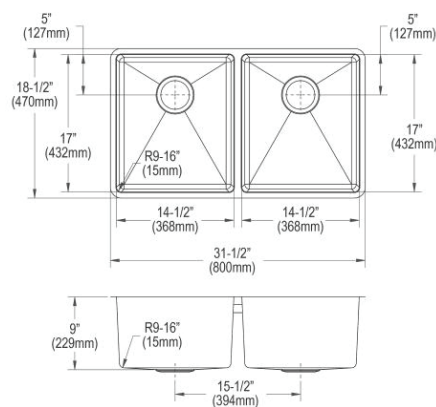

Elkay Crosstown 18 Gauge Stainless Steel 31-1/2" x 18-1/2" x 9" Equal Double Bowl Undermount Sink Kit

Includes: Two custom fit bottom grids, two deep strainer drains.

Optional Accessories

Cutting board

LKCBF17HW

Ship dims: 37-1/2" x 26-1/16" x 12-1/2"

Approx. ship weight: 43 lbs.