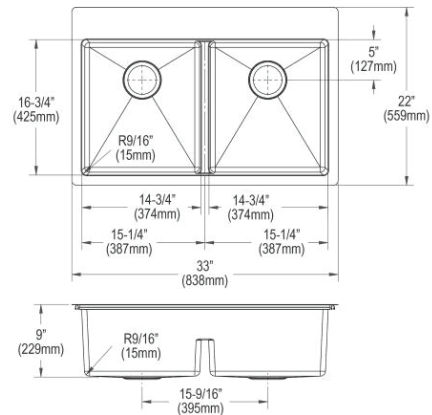

Includes: two CTXBG1315 Bottom Grid

Optional Accessories

Drain

LK35

LKDD

Ship dims: 38" x 24-1/2" x 10-13/16"

Approx. ship weight: 34 lbs.