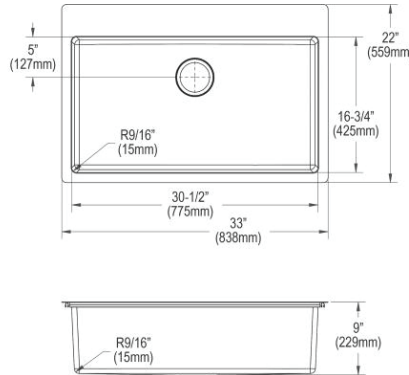

Includes: CTXBG2915 Bottom Grid

Optional Accessories
Bottom grid
CTXBG2915

Drain
LKDD
LK35

Ship dims: 38" x 24-1/2" x 13"
Approx. ship weight: 34 lbs.