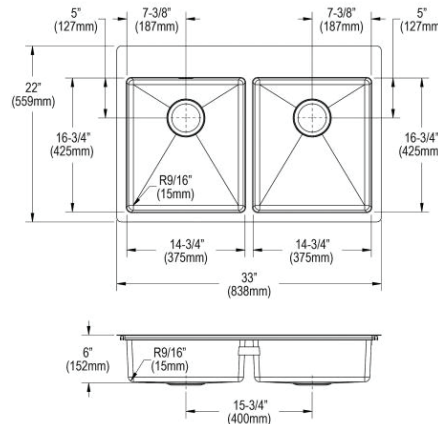

Ship dims: 19-15/16" x 12-13/16" x 38-5/8"

Approx. ship weight: 40 lbs.

ECTSRAD332260

Elkay Crosstown 18 Gauge Stainless Steel 33" x 22" x 6" Equal Double Bowl Dual Mount ADA Sink

- Dimensions: 33" x 22" x 6"
- 18 gauge
- Polished Satin finish
- 3-1/2" (89mm) drain opening
- Sound deadening: Full spray sides and bottom with Sides and Bottom pads
- 36" minimum cabinet size
- Features: Slim Rim