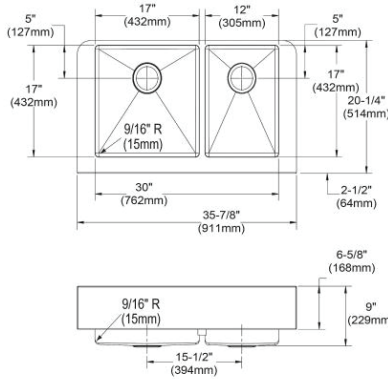

Elkay Crosstown 18 Gauge Stainless Steel 35-7/8" x 20-1/4" x 9" 60/40 Double Bowl Farmhouse Sink Kit

- Dimensions: 35-7/8" x 20-1/4" x 9"
- 18 gauge
- Polished Satin finish
- 3-1/2" (89mm) drain opening
- Sound deadening: Full spray sides and bottom with Sides and Bottom pads
- 36" minimum cabinet size