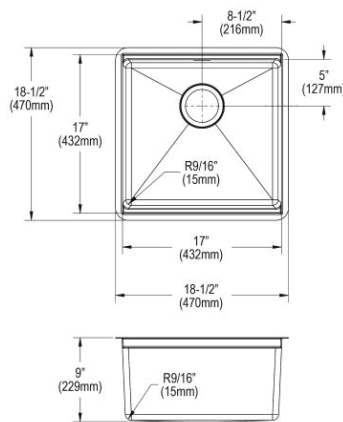

Drain

LKDD

Ship dims: 30-11/16" x 26-1/4" x 14"

Approx. ship weight: 36 lbs.

ECTRU17169W

Elkay Crosstown 18 Gauge Workstation Stainless Steel 18-1/2" x 18-1/2" x 8-3/4" Single Bowl Undermount Sink Kit

- Dimensions: 18-1/2" x 18-1/2" x 9"
- 18 gauge
- Polished Satin finish
- 3-1/2" (89mm) drain opening
- Sound deadening: Full spray sides and bottom with Sides and Bottom pads
- 24" minimum cabinet size
- Features: Workstation