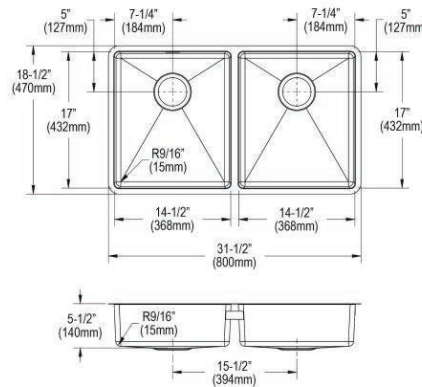

ECTRUAD311755

Elkay Crosstown 18 Gauge Stainless Steel 31-1/2" x 18-1/2" x 5-1/2" Double Bowl Undermount Sink

ADA Compliant

Optional Accessories

Bottom grid

CTXBG1316

Ship dims: 37-3/16" x 25-3/4" x 7-7/16"

Approx. ship weight: 19 lbs.

- Dimensions: 31-1/2" x 18-1/2" x 5-1/2"
- 18 gauge
- Polished Satin finish
- 3-1/2" (89mm) drain opening
- Sound deadening: Full spray sides and bottom with Sides and Bottom pads
- 36" minimum cabinet size