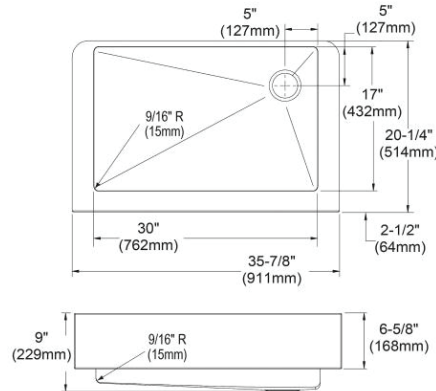

LKDD

Ship dims: 41" x 27" x 12"

Approx. ship weight: 73 lbs.

ECTRUF30179R

Elkay Crosstown 18 Gauge Stainless Steel 35-7/8" x 20-1/4" x 9" Single Bowl Farmhouse Sink

- Dimensions: 35-7/8" x 20-1/4" x 9"
- 18 gauge
- Polished Satin finish
- 3-1/2" (89mm) drain opening
- Sound deadening: Full spray sides and bottom with Sides and Bottom pads
- 36" minimum cabinet size

Optional Accessories

Bottom grid

CTXBG2916

Drain

LK35

LK99S

LKDD

Ship dims: 38-3/4" x 28-3/8" x 11-1/4"

Approx. ship weight: 40 lbs.

ECTRUF30179RC

Elkay Crosstown 18 Gauge Stainless Steel 35-7/8" x 20-1/4" x 9" Single Bowl Farmhouse Sink Kit

- Dimensions: 35-7/8" x 20-1/4" x 9"
- 18 gauge
- Polished Satin finish
- 3-1/2" (89mm) drain opening
- Sound deadening: Full spray sides and bottom with Sides and Bottom pads
- 36" minimum cabinet size