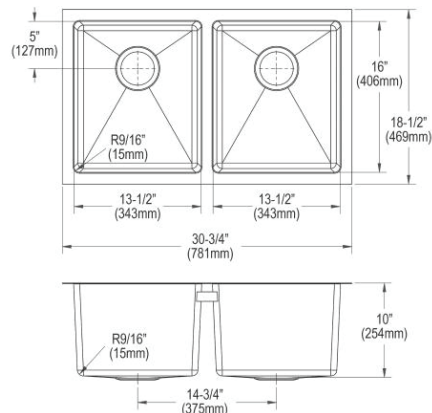

Elkay Crosstown 16 Gauge Stainless Steel 30-3/4" x 18-1/2" x 10" Equal Double Bowl Undermount Sink Kit

Includes: Two custom fit bottom grids, two deep strainer drains.

Optional Accessories

Cutting board

LKCBF1316HW

Ship dims: 37-1/2" x 26-1/16" x 14"

Approx. ship weight: 47 lbs.

EFRU311810TFC

- Dimensions: 30-3/4" x 18-1/2" x 10"
- Faucet Dimensions: 10-15/16" x 10-5/8" x 21-11/16"
- 16 gauge
- Polished Satin finish
- Available in 1 faucet holes
- 3-1/2" (89mm) drain opening
- Sound deadening: Full spray sides and bottom with Sides and Bottom pads
- 36" minimum cabinet size