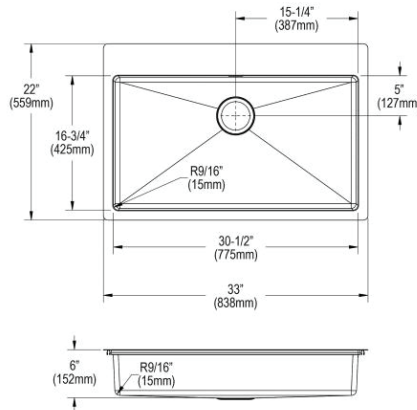

ECTRSAD332260

Elkay Crosstown 18 Gauge Stainless Steel 33" x 22" x 6" Single Bowl Dual Mount ADA Sink

- Dimensions: 33" x 22" x 6"
- 18 gauge
- Polished Satin finish
- 3-1/2" (89mm) drain opening
- Sound deadening: Full spray sides and bottom with Sides and Bottom pads
- 36" minimum cabinet size
- Features: Slim Rim

ADA Compliant
Optional Accessories
Bottom grid
CTXBG2915

Ship dims: 37-3/16" x 25-3/4" x 8-7/16"
Approx. ship weight: 19 lbs.

ECTRS33229TBG

Elkay Crosstown 18 Gauge Stainless Steel 33" x 22" x 9" Single Bowl Dual Mount Sink Kit

- Dimensions: 33" x 22" x 9"
- 18 gauge
- Polished Satin finish
- 3-1/2" (89mm) drain opening
- Sound deadening: Full spray sides and bottom with Sides and Bottom pads
- 36" minimum cabinet size
- Features: Slim Rim