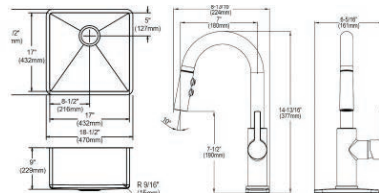

Includes: Deep strainer drain LKDD and faucet LKAV3032CR

Optional Accessories

Drain

LKDD

Ship dims: 25-9/16" x 25-9/16" x 10-13/16"

Approx. ship weight: 32 lbs.