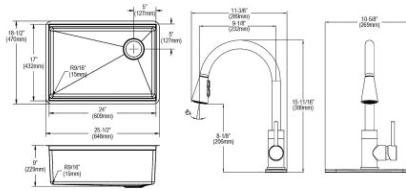

Elkay Crosstown 18 Gauge Stainless Steel 25-1/2" x 18-1/2" x 9" Single Bowl Undermount Sink & Faucet Kit with Drain

Includes: Deep strainer drain LKDD and faucet LKAV3031CR

Optional Accessories

Drain

LKDD

Ship dims: 32-11/16" x 25-9/16" x 10-13/16"

Approx. ship weight: 38 lbs.

- Dimensions: 25-1/2" x 18-1/2" x 9"
- 18 gauge
- Polished Satin finish
- 3-1/2" (89mm) drain opening
- Sound deadening: Full spray sides and bottom with Sides and Bottom pads
- 30" minimum cabinet size