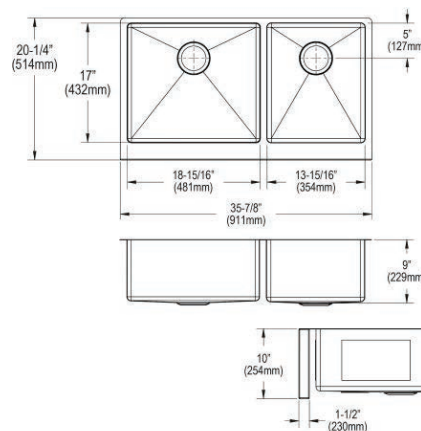

EFRUFF23417

Elkay Crosstown 16 Gauge Stainless Steel 35-7/8" x 20-1/4" x 9" Double Bowl Tall Farmhouse Sink

Optional Accessories

Bottom grid

CTXFBG1316

CTXFBG1816

Drain

LK35

LK99

LKDD

Ship dims: 40" x 25" x 12"

Approx. ship weight: 45 lbs.

- Dimensions: 35-7/8" x 20-1/4" x 10"
- 16 gauge
- Polished Satin finish
- 3-1/2" (89mm) drain opening
- Sound deadening: Full spray sides and bottom with Sides and Bottom pads
- 36" minimum cabinet size