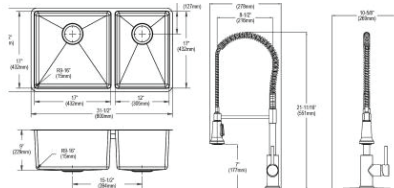

ECTRU32179RTFBC

Elkay Crosstown 18 Gauge Stainless Steel 31-1/2" x 18-1/2" x 9" 60/40 Double Bowl Undermount Sink & Faucet Kit with Bottom Grid & Drain

Includes: Custom fit bottom grids CTXBG1515 and CTXBG1015, 2x deep strainer drain LKDD and faucet LKAV2061CR

Optional Accessories

Bottom grid

CTXBG1515

CTXBG1015

Drain

LKDD

Ship dims: 37-1/2" x 20-1/16" x 10-1/16"

Approx. ship weight: 50 lbs.

- Dimensions: 31-1/2" x 18-1/2" x 9"
- 18 gauge
- Polished Satin finish
- 3-1/2" (89mm) drain opening
- Sound deadening: Full spray sides and bottom with Sides and Bottom pads
- 36" minimum cabinet size