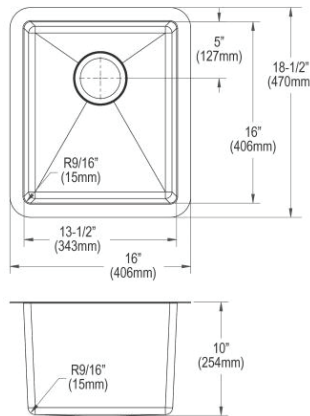

EFRU131610T

Elkay Crosstown 16 Gauge Stainless Steel 16" x 18-1/2" x 10" Single Bowl Undermount Sink

Optional Accessories

Bottom grid

CTXBG1214

Drain

LK35

LKDD

Ship dims: 17-15/16" x 26-7/8" x 12-3/16"

Approx. ship weight: 20 lbs.

- Dimensions: 16" x 18-1/2" x 10"
- 16 gauge
- Polished Satin finish
- 3-1/2" (89mm) drain opening
- Sound deadening: Full spray sides and bottom with Sides and Bottom pads
- 21" minimum cabinet size