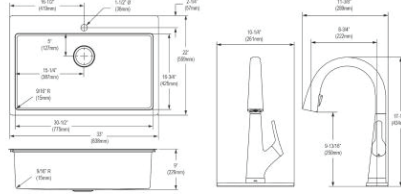

ECTSRS33229TFLC

Elkay Crosstown 18 Gauge Stainless Steel 33" x 22" x 9" Single Bowl Dual Mount Sink Kit with Filtered Faucet

Includes: LKAV7051FCR Faucet with filter included, LKDD Drain, CTXBG2915 Bottom Grid

Extended Lead Time
Optional Accessories

Drain
LK35
Ship dims: 38" x 24-1/2" x 13"
Approx. ship weight: 34 lbs.

- Dimensions: 33" x 22" x 9"
- 18 gauge
- Stainless Steel finish
- 3-1/2" (89mm) drain opening
- Sound deadening: Full spray sides and bottom with Sides and Bottom pads
- 36" minimum cabinet size