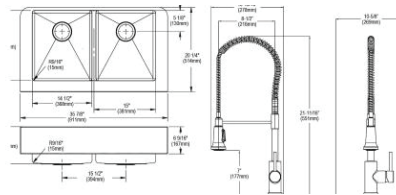

ECTRUFA32179FBC

Elkay Crosstown 18 Gauge Stainless Steel 35-7/8" x 20-1/4" x 9" Equal Double Bowl Farmhouse Sink & Faucet Kit with Aqua Divide & Bottom Grid & Drain

Includes: 2x Custom fit bottom grid CTXBG1316, 2x deep strainer drain LKDD and faucet LKAV2061CR

Optional Accessories

Bottom grid

CTXBG1316

Drain

LKDD

Ship dims: 35-7/8" x 20-1/4" x 11-1/4"

Approx. ship weight: 54 lbs.

- Dimensions: 35-7/8" x 20-1/4" x 9"
- 18 gauge
- Polished Satin finish
- 3-1/2" (89mm) drain opening
- Sound deadening: Full spray sides and bottom with Sides and Bottom pads
- 36" minimum cabinet size