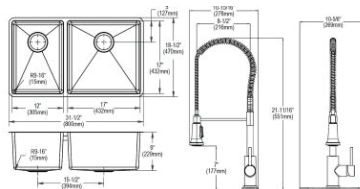

Elkay Crosstown 18 Gauge Stainless Steel 31-1/2" x 18-1/2" x 9" 40/60 Double Bowl Undermount Sink & Faucet Kit with Drain

Includes: 2x deep strainer drain LKDD and faucet LKAV2061CR

Optional Accessories

Drain

LKDD

Ship dims: 38-9/16" x 25-3/16" x 10-13/16"

Approx. ship weight: 47 lbs.