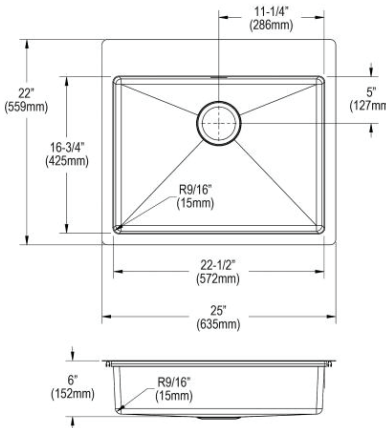

ECTSRAD252260

Elkay Crosstown 18 Gauge Stainless Steel 25" x 22" x 6" Single Bowl Dual Mount ADA Sink

- Dimensions: 25" x 22" x 6"
- 18 gauge
- Polished Satin finish
- 3-1/2" (89mm) drain opening
- Sound deadening: Full spray sides and bottom with Sides and Bottom pads
- 30" minimum cabinet size
- Features: Slim Rim