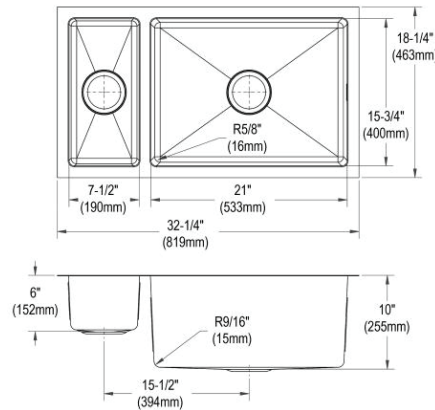

Special Note: Reversible design, sink can be rotated so small bowl is on the left or right

Optional Accessories

Bottom grid

CTXBG1914

CTXBG614

Drain

LK35

LKDD

Ship dims: 19-15/16" x 12-13/16" x 38-5/8"

Approx. ship weight: 40 lbs.

ECTSRAD332260

Elkay Crosstown 18 Gauge Stainless Steel 33" x 22" x 6" Equal Double Bowl Dual Mount ADA Sink

- Dimensions: 33" x 22" x 6"
- 18 gauge
- Polished Satin finish
- 3-1/2" (89mm) drain opening
- Sound deadening: Full spray sides and bottom with Sides and Bottom pads
- 36" minimum cabinet size
- Features: Slim Rim