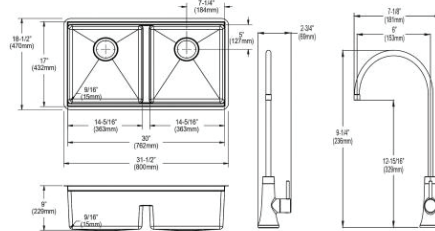

Includes: LKAV71FLS Beverage Faucet and Filter with sink, wood cutting board, wood-handled colander & drying rack, roll-up drying rack, bottom grid(s), drain(s)

Special Note: Kitchen faucet sold separately

Optional Accessories

Drain

LK99

Ship dims: 37-3/16" x 25-13/16" x 12-1/2"

Approx. ship weight: 57 lbs.

ECTRUAQ31169TWC

Elkay Crosstown 18 Gauge Workstation Stainless Steel 31-1/2" x 18-1/2" x 9" Equal Double Bowl Sink Kit with Aqua Divide

- Dimensions: 31-1/2" x 18-1/2" x 9"
- 18 gauge
- Polished Satin finish
- 3-1/2" (89mm) drain opening
- Sound deadening: Full spray sides and bottom with Sides and Bottom pads
- 36" minimum cabinet size
- Features: Workstation