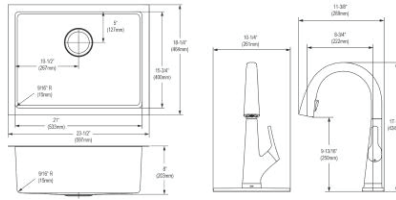

EFRU2115TFLC

Elkay Crosstown 16 Gauge Stainless Steel 23-1/2" x 18-1/4" x 8" Single Bowl Undermount Sink Kit with Filtered Faucet

Includes: LKAV7051FCR Faucet with filter included, LKDD Drain, CTXOBG1914 Bottom Grid

Optional Accessories
Drain

LK35

Ship dims: 30-7/16" x 26-1/16" x 12-1/16"

Approx. ship weight: 29 lbs.

- Dimensions: 23-1/2" x 18-1/4" x 8"
- 16 gauge
- Stainless Steel finish
- 3-1/2" (89mm) drain opening
- Sound deadening: Full spray sides and bottom with Sides and Bottom pads
- 27" minimum cabinet size