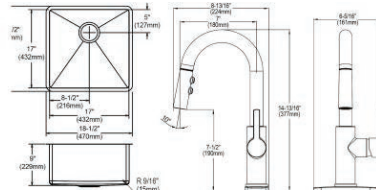

Includes: Deep strainer drain LKDD and faucet LKAV3032CR

Optional Accessories

Drain

LKDD

Ship dims: 25-9/16" x 25-9/16" x 10-13/16"

Approx. ship weight: 32 lbs.

ECTRU17179TFCBC

Elkay Crosstown 18 Gauge Stainless Steel 18-1/2" x 18-1/2" x 9" Single Bowl Undermount Sink & Faucet Kit with Bottom Grid & Drain