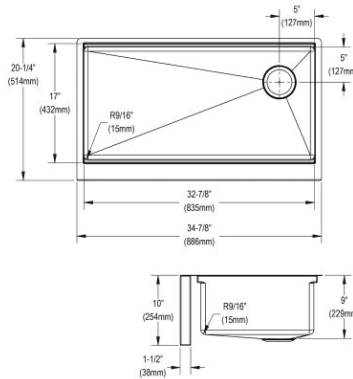

LKDD

Ship dims: 37" x 27" x 12"

Approx. ship weight: 65 lbs.

EFRUFF33179RW

Elkay Crosstown 16 Gauge Workstation Stainless Steel 34-7/8" x 20-1/4" x 9-7/16" Single Bowl Farmhouse Sink Kit

- Dimensions: 34-7/8" x 20-1/4" x 10"
- 16 gauge
- Polished Satin finish
- 3-1/2" (89mm) drain opening
- Sound deadening: Full spray sides and bottom with Sides and Bottom pads
- 39" minimum cabinet size
- Features: Workstation