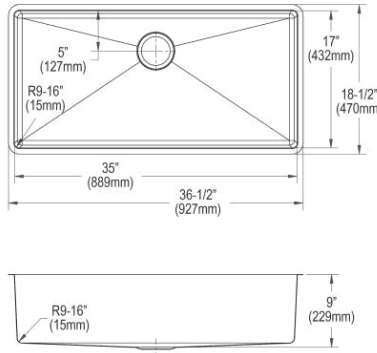

ECTRU35179T

Elkay Crosstown 18 Gauge Stainless Steel 36-1/2" x 18-1/2" x 9" Single Bowl Undermount Sink

Optional Accessories

Bottom grid
CTXBG3416
Drain
LK35
LKDD
Ship dims: 44" x 25-9/16" x 10-13/16"
Approx. ship weight: 37 lbs.

- Dimensions: 36-1/2" x 18-1/2" x 9"
- 18 gauge
- Polished Satin finish
- 3-1/2" (89mm) drain opening
- Sound deadening: Full spray sides and bottom with Sides and Bottom pads
- 39" minimum cabinet size