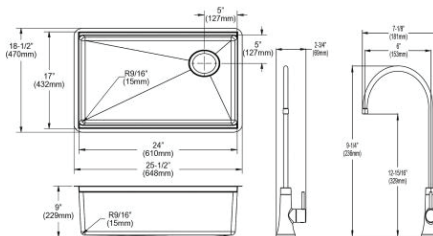

Elkay Crosstown 16 Gauge Workstation Stainless Steel 25-1/2" x 18-1/2" x 9" Single Bowl Undermount Sink Kit with Filtered Beverage Faucet

Includes: LKAV71FLS Beverage Faucet and Filter with sink, wood cutting board, wood-handled colander & drying rack, roll-up drying rack, bottom grid(s), drain(s)

Special Note: Kitchen faucet sold separately

Optional Accessories

Drain

LK99

Ship dims: 30-11/16" x 26-1/4" x 14"

Approx. ship weight: 50 lbs.