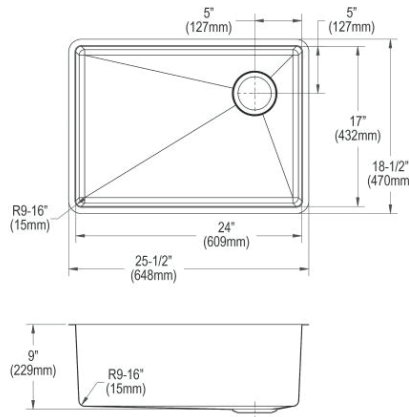

ECTRU24179RT

Elkay Crosstown 18 Gauge Stainless Steel 25-1/2" x 18-1/2" x 9" Single Bowl Undermount Sink

- Dimensions: 25-1/2" x 18-1/2" x 9"
- 18 gauge
- Polished Satin finish
- 3-1/2" (89mm) drain opening
- Sound deadening: Full spray sides and bottom with Sides and Bottom pads
- 30" minimum cabinet size

Optional Accessories

Bottom grid

CTXBG2215

Drain

LK35

LKDD

Ship dims: 32-11/16" x 25-9/16" x 10-13/16"

Approx. ship weight: 31 lbs.

ECTRU24179RTC

Elkay Crosstown 18 Gauge Stainless Steel 25-1/2" x 18-1/2" x 9" Single Bowl Undermount Sink Kit

- Dimensions: 25-1/2" x 18-1/2" x 9"
- 18 gauge
- Polished Satin finish
- 3-1/2" (89mm) drain opening
- Sound deadening: Full spray sides and bottom with Sides and Bottom pads
- 30" minimum cabinet size