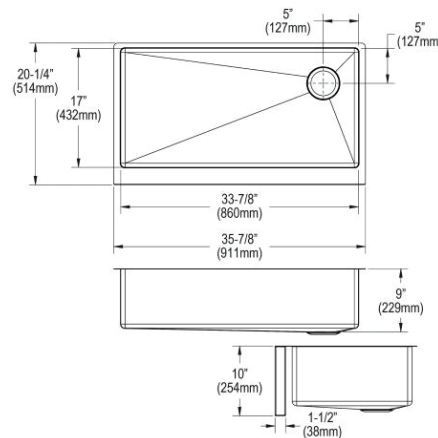

Elkay Crosstown 16 Gauge Stainless Steel 35-7/8" x 20-1/4" x 9" Single Bowl Tall Farmhouse Sink

Optional Accessories

Bottom grid

CTXFBG3316

Drain

LK35

LK99

LKDD

Ship dims: 40" x 25" x 12"

Approx. ship weight: 45 lbs.