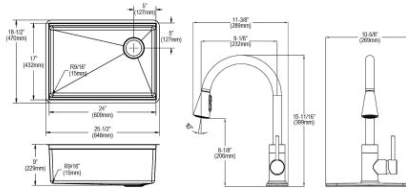

Elkay Crosstown 18 Gauge Stainless Steel 25-1/2" x 18-1/2" x 9" Single Bowl Undermount Sink & Faucet Kit with Bottom Grid & Drain

Includes: Custom fit bottom grid CTXBG2215, deep strainer drain LKDD and faucet LKAV3031CR

Optional Accessories

Bottom grid

CTXBG2215

Drain

LKDD

Ship dims: 30-7/16" x 26-1/16" x 12-1/2"

Approx. ship weight: 37 lbs.

- Dimensions: 25-1/2" x 18-1/2" x 9"
- 18 gauge
- Polished Satin finish
- 3-1/2" (89mm) drain opening
- Sound deadening: Full spray sides and bottom with Sides and Bottom pads
- 30" minimum cabinet size