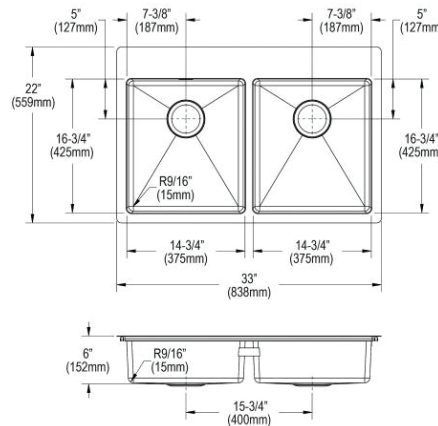

ECTSRAD332260

Elkay Crosstown 18 Gauge Stainless Steel 33" x 22" x 6" Equal Double Bowl Dual Mount ADA Sink

ADA Compliant

Optional Accessories

Bottom grid

CTXBG1316

Ship dims: 37-3/16" x 25-3/4" x 8-7/16"

Approx. ship weight: 21 lbs.

- Dimensions: 33" x 22" x 6"
- 18 gauge
- Polished Satin finish
- 3-1/2" (89mm) drain opening
- Sound deadening: Full spray sides and bottom with Sides and Bottom pads
- 36" minimum cabinet size
- Features: Slim Rim