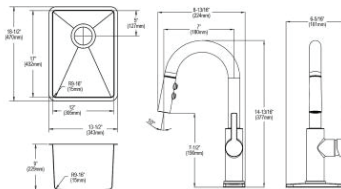

Includes: Custom fit bottom grid, deep strainer drain, all packed in an Elkay protective cloth bag.

Optional Accessories

Cutting board

LKCBF17HW

Ship dims: 26-1/16" x 24" x 12-1/16"

Approx. ship weight: 22 lbs.

ECTRU12179TFCBC

Elkay Crosstown 18 Gauge Stainless Steel 13-1/2" x 18-1/2" x 9" Single Bowl Undermount Bar Sink & Faucet Kit with Bottom Grid & Drain

- Dimensions: 13-1/2" x 18-1/2" x 9"
- 18 gauge
- Polished Satin finish
- 3-1/2" (89mm) drain opening
- Sound deadening: Full spray sides and bottom with Sides and Bottom pads
- 18" minimum cabinet size