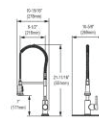

Includes: LKAV2061CR faucet, CTXBG2915 bottom grid, LKDD drain.

Optional Accessories

Cutting board

LKCBF17HW

Ship dims: 37-3/16" x 25-3/4" x 11-7/16"

Approx. ship weight: 48 lbs.

- Dimensions: 33" x 22" x 9"
- Faucet Dimensions: 10-15/16" x 10-5/8" x 21-11/16"
- 18 gauge
- Polished Satin finish
- Available in 1 faucet holes
- 3-1/2" (89mm) drain opening
- Sound deadening: Full spray sides and bottom with Sides and Bottom pads
- 36" minimum cabinet size
- Features: Slim Rim