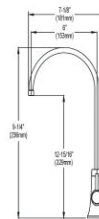

ECTSRS33229TFGB

Elkay Crosstown 18 Gauge Stainless Steel 33" x 22" x 9" Single Bowl Dual Mount Sink Kit with Filtered Beverage Faucet

Includes: LKAV71FLS Beverage Faucet and Filter with ECTSRS33229T Sink, CTXBG2915 Bottom Grid

Special Note: Kitchen faucet sold separately

Optional Accessories

Drain

LK99

Ship dims: 37-3/16" x 25-3/4" x 16-1/8"

Approx. ship weight: 34 lbs.

- Dimensions: 33" x 22" x 9"
- 18 gauge
- Stainless Steel finish
- Available in Custom Hole Drilling faucet holes
- 3-1/2" (89mm) drain opening
- Sound deadening: Full spray sides and bottom with Sides and Bottom pads
- 36" minimum cabinet size
- Features: Slim Rim