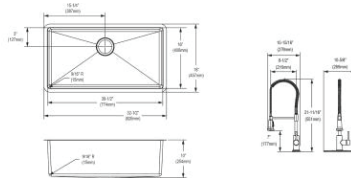

EFRU311610TFC

Elkay Crosstown 16 Gauge Stainless Steel 32-1/2" x 18" x 10" Single Bowl Undermount Sink Kit with Faucet

Includes: LKAV2061CR faucet, CTXBG2915 bottom grid, LKDD drain.

Optional Accessories
Cutting board
LKCBF2816HW

Ship dims: 37-3/16" x 25-3/4" x 11-7/16"
Approx. ship weight: 45 lbs.

- Dimensions: 32-1/2" x 18" x 10"
- Faucet Dimensions: 10-15/16" x 10-5/8" x 21-11/16"
- 16 gauge
- Polished Satin finish
- Available in 1 faucet holes
- 3-1/2" (89mm) drain opening
- Sound deadening: Full spray sides and bottom with Sides and Bottom pads
- 36" minimum cabinet size