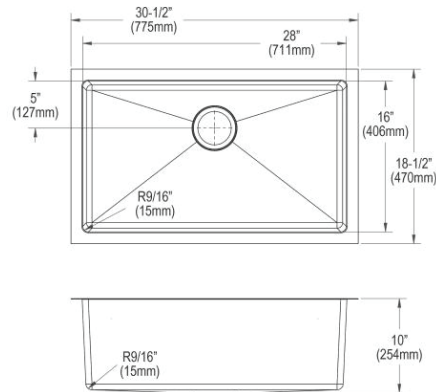

Optional Accessories

Bottom grid

CTXBG2614

Drain

LK35

LKDD

Ship dims: 19-15/16" x 12-13/16" x 29-7/8"

Approx. ship weight: 38 lbs.

EFRU281610TC

Elkay Crosstown 16 Gauge Stainless Steel 30-1/2" x 18-1/2" x 10" Single Bowl Undermount Sink Kit

- Dimensions: 30-1/2" x 18-1/2" x 10"
- 16 gauge
- Polished Satin finish
- 3-1/2" (89mm) drain opening
- Sound deadening: Full spray sides and bottom with Sides and Bottom pads
- 36" minimum cabinet size