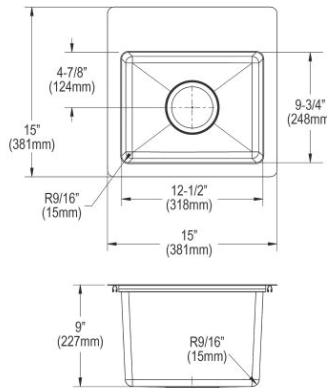

ECTSR15159TBG

Elkay Crosstown 18 Gauge Stainless Steel 15" x 15" x 9" Single Bowl Dual Mount Sink Kit

Includes: CTXBG118 Bottom Grid

Optional Accessories

Drain

LK35

LKDD

Ship dims: 33" x 24-1/2" x 13"

Approx. ship weight: 19 lbs.

- Dimensions: 15" x 15" x 9"
- 18 gauge
- Polished Satin finish
- 3-1/2" (89mm) drain opening
- Sound deadening: Full spray sides and bottom with Sides and Bottom pads
- 18" minimum cabinet size
- Features: Slim Rim