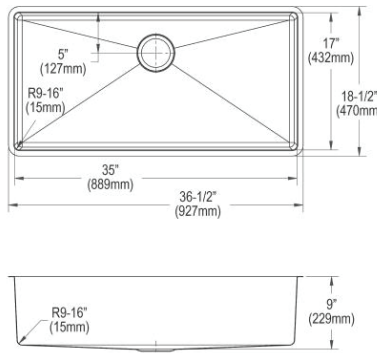

ECTRU35179TC

Elkay Crosstown 18 Gauge Stainless Steel 36-1/2" x 18-1/2" x 9" Single Bowl Undermount Sink Kit

Includes: Custom fit bottom grid, deep strainer drain.

Optional Accessories

Cutting board
LKCBF17HW
Ship dims: 44-5/8" x 26-1/16" x 10-1/16"
Approx. ship weight: 42 lbs.

- Dimensions: 36-1/2" x 18-1/2" x 9"
- 18 gauge
- Polished Satin finish
- 3-1/2" (89mm) drain opening
- Sound deadening: Full spray sides and bottom with Sides and Bottom pads
- 39" minimum cabinet size