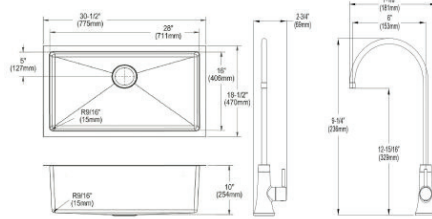

Includes: LKAV71FLS Beverage Faucet and Filter with EFRU281610T Sink, CTXBG2614 Bottom Grid, LKDD Deep Strainer Drain

Special Note: Kitchen faucet sold separately

Optional Accessories
Drain

LK99

Ship dims: 37-1/2" x 29-1/16" x 12-1/16"
Approx. ship weight: 49 lbs.

ECTRUAD301755

Elkay Crosstown 18 Gauge Stainless Steel 31-1/2" x 18-1/2" x 5-1/2" Single Bowl Undermount Sink

- Dimensions: 31-1/2" x 18-1/2" x 5-1/2"
- 18 gauge
- Polished Satin finish
- 3-1/2" (89mm) drain opening
- Sound deadening: Full spray sides and bottom with Sides and Bottom pads
- 36" minimum cabinet size