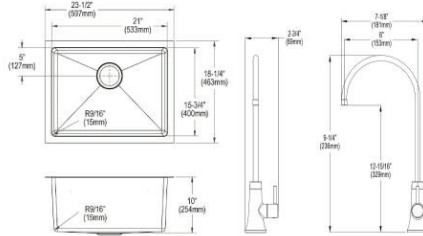

Ship dims: 30-7/16" x 26-1/16" x 10-1/16"

Approx. ship weight: 32 lbs.

- Dimensions: 23-1/2" x 18-1/4" x 10"
- 16 gauge
- Polished Satin finish
- 3-1/2" (89mm) drain opening
- Sound deadening: Full spray sides and bottom with Sides and Bottom pads
- 27" minimum cabinet size

EFRU211510TFG

Elkay Crosstown 16 Gauge Stainless Steel 23-1/2" x 18-1/4" x 10" Single Bowl Undermount Sink Kit with Filtered Beverage Faucet

- Dimensions: 23-1/2" x 18-1/4" x 10"
- 16 gauge
- Stainless Steel finish
- 3-1/2" (89mm) drain opening
- Sound deadening: Full spray sides and bottom with Sides and Bottom pads
- 27" minimum cabinet size