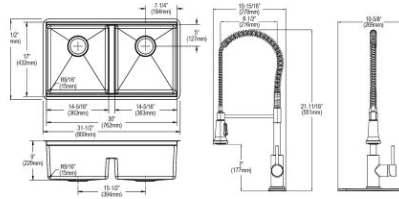

Elkay Crosstown 18 Gauge Workstation Stainless Steel 31-1/2" x 18-1/2" x 9" Equal Double Bowl Undermount Sink & Faucet Kit with Aqua Divide

Includes: 2x Bottom grid CTXBG1314, 2x drain LKDD, colander LKC0717SS, drying rack LKDR1317RU and LKDR0717SS, cutting board LKCB1217AC and faucet LKAV2061CR

Optional Accessories

Bottom grid

CTXBG1314

Cutting board

LKCB1217AC

Rinsing basket

LKDR1317RU

LKDR0717SS

Drain

LKDD

Ship dims: 37-3/16" x 25-13/16" x 12-1/2"

Approx. ship weight: 53 lbs.

ECTRU31179T

- Dimensions: 31-1/2" x 18-1/2" x 9"
- 18 gauge
- Polished Satin finish
- 3-1/2" (89mm) drain opening
- Sound deadening: Full spray sides and bottom with Sides and Bottom pads
- 36" minimum cabinet size