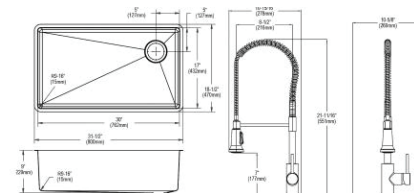

Includes: Custom fit bottom grid CTXBG2815, deep strainer drain LKDD and faucet LKAV2061MBCR

Optional Accessories

Bottom grid

CTXBG2815

Drain

LKDD

Ship dims: 37-1/2" x 26-1/16" x 10-1/16"

Approx. ship weight: 50 lbs.