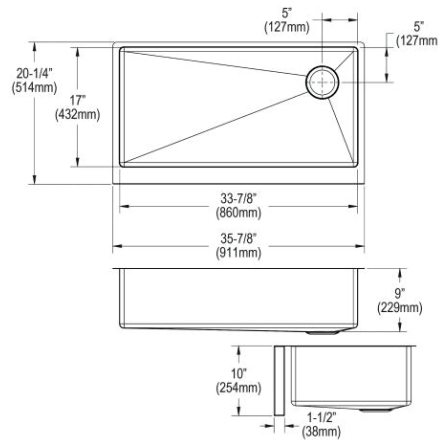

Ship dims: 40" x 25" x 12"

Approx. ship weight: 45 lbs.

EFRUFF3417RDBG

Elkay Crosstown 16 Gauge Stainless Steel 35-7/8" x 20-1/4" x 9" Single Bowl Tall Farmhouse Sink Kit

- Dimensions: 35-7/8" x 20-1/4" x 10"
- 16 gauge
- Polished Satin finish
- 3-1/2" (89mm) drain opening
- Sound deadening: Full spray sides and bottom with Sides and Bottom pads
- 36" minimum cabinet size