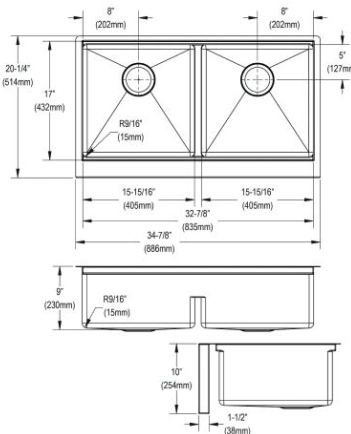

EFRUFA33179RW

Elkay Crosstown 16 Gauge Workstation Stainless Steel 34-7/8" x 20-1/4" x 9-7/16" Equal Double Bowl Farmhouse Sink Kit with Aqua Divide

Includes: LKDD Drain (2), CTXBG1514 (2) Bottom Grid, LKCB1217AC Cutting Board, LKC0717SS Colander, LKDR1317RU Roll-up Drying Rack, LKDR0717SS Drying Rack

Special Note: Reserve Selection products are sold exclusively, in store and online, through authorized wholesalers.

Optional Accessories

Bottom grid

CTXBG1514

Cutting board

LKCB1217AC

Rinsing basket

LKDR1317RU

Drain

LKDD

Ship dims: 44" x 27" x 12"

Approx. ship weight: 76 lbs.

- Dimensions: 34-7/8" x 20-1/4" x 10"
- 16 gauge
- Polished Satin finish
- 3-1/2" (89mm) drain opening
- Sound deadening: Full spray sides and bottom with Sides and Bottom pads
- 39" minimum cabinet size
- Features: Workstation