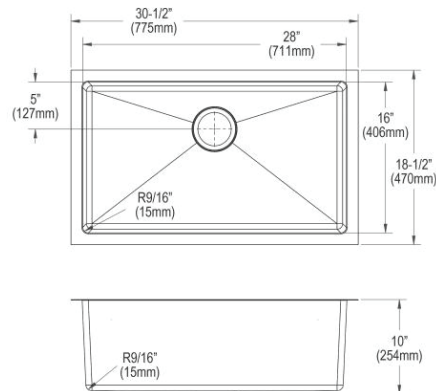

Includes: Custom fit bottom grid, deep strainer drain.

Optional Accessories

Cutting board

LKCBF2816HW

Ship dims: 37-1/2" x 26-1/16" x 12-1/16"

Approx. ship weight: 43 lbs.