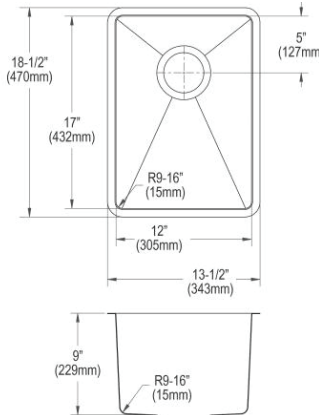

Ship dims: 40" x 25" x 12"

Approx. ship weight: 45 lbs.

EFRUFF3417RDBG

Elkay Crosstown 16 Gauge Stainless Steel 35-7/8" x 20-1/4" x 9" Single Bowl Tall Farmhouse Sink Kit

- Dimensions: 35-7/8" x 20-1/4" x 10"
- 16 gauge
- Polished Satin finish
- 3-1/2" (89mm) drain opening
- Sound deadening: Full spray sides and bottom with Sides and Bottom pads
- 36" minimum cabinet size

Includes: CTXFBG3316 bottom grid, LKDD deep strainer drain

Ship dims: 40" x 25" x 12"
Approx. ship weight: 59 lbs.

ECTRU12179TC

Elkay Crosstown 18 Gauge Stainless Steel 13-1/2" x 18-1/2" x 9" Single Bowl Undermount Bar Sink Kit

- Dimensions: 13-1/2" x 18-1/2" x 9"
- 18 gauge
- Polished Satin finish
- 3-1/2" (89mm) drain opening
- Sound deadening: Full spray sides and bottom with Sides and Bottom pads
- 18" minimum cabinet size