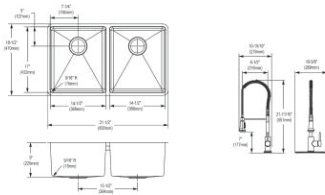

ECTR31179TFC

Elkay Crosstown 18 Gauge Stainless Steel 31-1/2" x 18-1/2" x 9" Equal Double Bowl Undermount Sink Kit with Faucet

Includes: LKAV2061CR faucet, two CTXBG1316 bottom grids, two LKDD drains

Optional Accessories

Cutting board

LKCBF17HW

Ship dims: 37-3/16" x 25-3/4" x 11-7/16"

Approx. ship weight: 47 lbs.

- Dimensions: 31-1/2" x 18-1/2" x 9"
- Faucet Dimensions: 10-15/16" x 10-5/8" x 21-11/16"
- 18 gauge
- Polished Satin finish
- Available in 1 faucet holes
- 3-1/2" (89mm) drain opening
- Sound deadening: Full spray sides and bottom with Sides and Bottom pads
- 36" minimum cabinet size