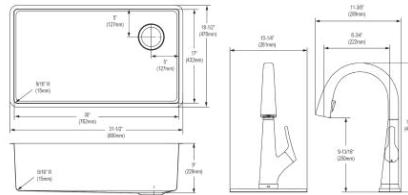

ECTRU30179RTFLC

Elkay Crosstown 18 Gauge Stainless Steel 31-1/2" x 18-1/2" x 9" Single Bowl Undermount Sink Kit with Filtered Faucet

Includes: LKAV7051FCR Faucet with filter included, LKDD Drain, CTXBG2815 Bottom Grid

Extended Lead Time

Optional Accessories

Drain

LK35

Ship dims: 37-1/2" x 26-1/16" x 13-9/16"

Approx. ship weight: 42 lbs.

- Dimensions: 31-1/2" x 18-1/2" x 9"
- 18 gauge
- Stainless Steel finish
- 3-1/2" (89mm) drain opening
- Sound deadening: Full spray sides and bottom with Sides and Bottom pads
- 36" minimum cabinet size