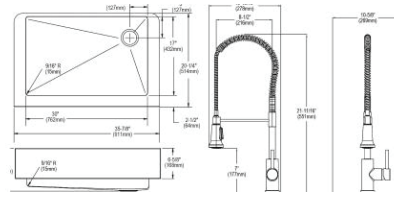

Includes: Custom fit bottom grid, deep strainer drain.

Ship dims: 38-3/4" x 28-3/8" x 11-1/4"

Approx. ship weight: 45 lbs.

ECTRUF30179RFB

- Dimensions: 35-7/8" x 20-1/4" x 9"
- 18 gauge
- Polished Satin finish
- 3-1/2" (89mm) drain opening
- Sound deadening: Full spray sides and bottom with Sides and Bottom pads
- 36" minimum cabinet size

Elkay Crosstown 18 Gauge Stainless Steel 35-7/8" x 20-1/4" x 9" Single Bowl Farmhouse Sink & Faucet Kit with Bottom Grid & Drain

Includes: Custom fit bottom grid CTXBG2916, deep strainer drain LKDD and faucet LKAV2061CR