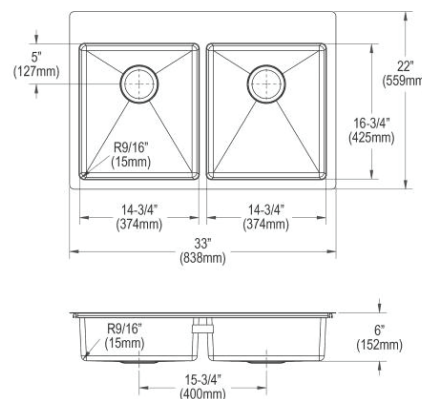

Includes: two CTXBG1315 Bottom Grids

ADA Compliant

Optional Accessories

Bottom grid

CTXBG1315

Drain

LK35

LKDD

Ship dims: 38" x 24-1/2" x 13"

Approx. ship weight: 34 lbs.