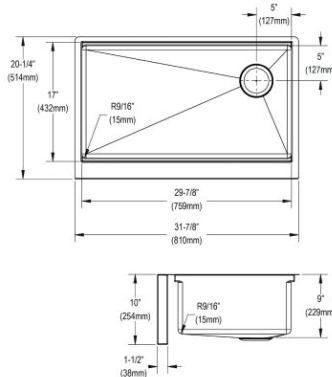

LKDD

Ship dims: 30" x 27" x 12"

Approx. ship weight: 52 lbs.

EFRUFF30179RW

Elkay Crosstown 16 Gauge Workstation Stainless Steel 31-7/8" x 20-1/4" x 9-7/16" Single Bowl Farmhouse Sink Kit

- Dimensions: 31-7/8" x 20-1/4" x 10"
- 16 gauge
- Polished Satin finish
- 3-1/2" (89mm) drain opening
- Sound deadening: Full spray sides and bottom with Sides and Bottom pads
- 36" minimum cabinet size
- Features: Workstation