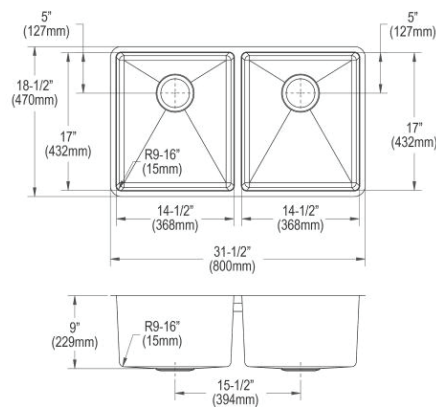

Elkay Crosstown 18 Gauge Stainless Steel 31-1/2" x 18-1/2" x 9" Equal Double Bowl Undermount Sink

Optional Accessories

Bottom grid

CTXBG1316

Drain

LK35

LKDD

Ship dims: 38-9/16" x 25-3/16" x 10-13/16"

Approx. ship weight: 38 lbs.

ECTRU31179TC

- Dimensions: 31-1/2" x 18-1/2" x 9"
- 18 gauge
- Polished Satin finish
- 3-1/2" (89mm) drain opening
- Sound deadening: Full spray sides and bottom with Sides and Bottom pads
- 36" minimum cabinet size