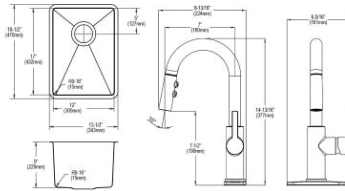

ECTRU12179TFCC

Elkay Crosstown 18 Gauge Stainless Steel 13-1/2" x 18-1/2" x 9" Single Bowl Undermount Bar Sink & Faucet Kit with Drain

Includes: Deep strainer drain LKDD and faucet LKAV3032CR

Optional Accessories

Drain

LKDD

Ship dims: 20-11/16" x 25-9/16" x 10-13/16"

Approx. ship weight: 24 lbs.

- Dimensions: 13-1/2" x 18-1/2" x 9"
- 18 gauge
- Polished Satin finish
- 3-1/2" (89mm) drain opening
- Sound deadening: Full spray sides and bottom with Sides and Bottom pads
- 18" minimum cabinet size