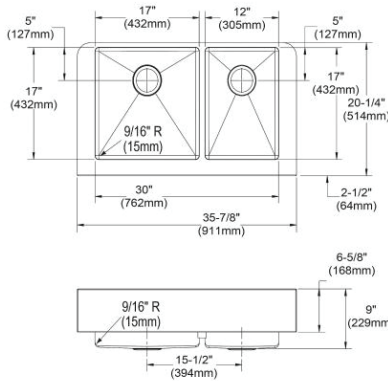

Optional Accessories

Bottom grid

- CTXBG1116
- CTXBG1616

Drain

- LK35
- LK99S
- LKDD

Ship dims: 38-3/4" x 28-3/8" x 11-1/4"

Approx. ship weight: 42 lbs.

ECTRUF32179RC

Elkay Crosstown 18 Gauge Stainless Steel 35-7/8" x 20-1/4" x 9" 60/40 Double Bowl Farmhouse Sink Kit

- Dimensions: 35-7/8" x 20-1/4" x 9"
- 18 gauge
- Polished Satin finish
- 3-1/2" (89mm) drain opening
- Sound deadening: Full spray sides and bottom with Sides and Bottom pads
- 36" minimum cabinet size