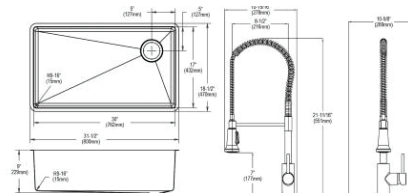

ECTRU30179RTFMC

Elkay Crosstown 18 Gauge Stainless Steel 31-1/2" x 18-1/2" x 9" Single Bowl Undermount Sink & Faucet Kit with Drain

Includes: Deep strainer drain LKDD and faucet LKAV2061MBCR

Optional Accessories

Bottom grid

CTXBG2815

Ship dims: 38-9/16" x 25-3/16" x 10-13/16"

Approx. ship weight: 45 lbs.

- Dimensions: 31-1/2" x 18-1/2" x 9"
- 18 gauge
- Polished Satin finish
- 3-1/2" (89mm) drain opening
- Sound deadening: Full spray sides and bottom with Sides and Bottom pads
- 36" minimum cabinet size