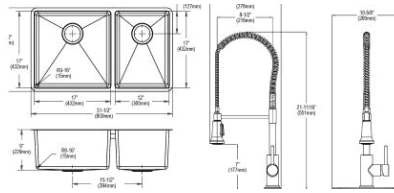

ECTRU32179RTFCC

Elkay Crosstown 18 Gauge Stainless Steel 31-1/2" x 18-1/2" x 9" 60/40 Double Bowl Undermount Sink & Faucet Kit with Drain

Includes: 2x deep strainer drain LKDD and faucet LKAV2061CR

Optional Accessories

Drain

LKDD

Ship dims: 38-9/16" x 25-3/16" x 10-13/16"

Approx. ship weight: 47 lbs.

- Dimensions: 31-1/2" x 18-1/2" x 9"
- 18 gauge
- Polished Satin finish
- 3-1/2" (89mm) drain opening
- Sound deadening: Full spray sides and bottom with Sides and Bottom pads
- 36" minimum cabinet size