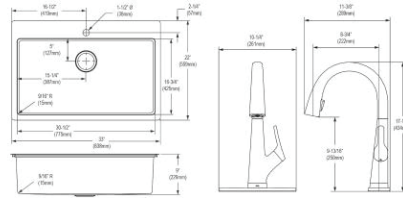

ECTSRS33229TFLC

Elkay Crosstown 18 Gauge Stainless Steel 33" x 22" x 9" Single Bowl Dual Mount Sink Kit with Filtered Faucet

Includes: LKAV7051FCR Faucet with filter included, LKDD Drain, CTXBG2915 Bottom Grid

Extended Lead Time

Optional Accessories

Drain

LK35

Ship dims: 38" x 24-1/2" x 13"

Approx. ship weight: 34 lbs.

- Dimensions: 33" x 22" x 9"
- 18 gauge
- Stainless Steel finish
- 3-1/2" (89mm) drain opening
- Sound deadening: Full spray sides and bottom with Sides and Bottom pads
- 36" minimum cabinet size