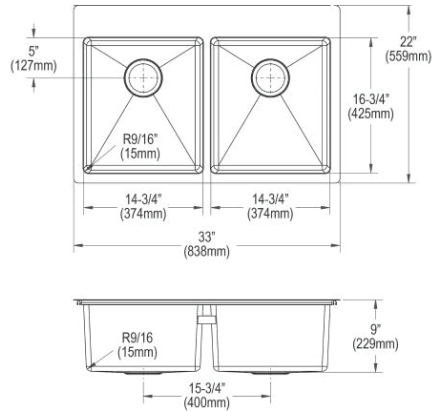

Includes: two CTXBG1315 Bottom Grids

Optional Accessories

Bottom grid

CTXBG1315

Drain

LK35

LKDD

Ship dims: 38" x 24-1/2" x 13"

Approx. ship weight: 34 lbs.

ECTSRA33229TBG

Elkay Crosstown 18 Gauge Stainless Steel 33" x 22" x 9" Equal Double Bowl Dual Mount Sink Kit with Aqua Divide

- Dimensions: 33" x 22" x 9"
- 18 gauge
- Polished Satin finish
- 3-1/2" (89mm) drain opening
- Sound deadening: Full spray sides and bottom with Sides and Bottom pads
- 36" minimum cabinet size
- Features: Aqua Divide|Slim Rim