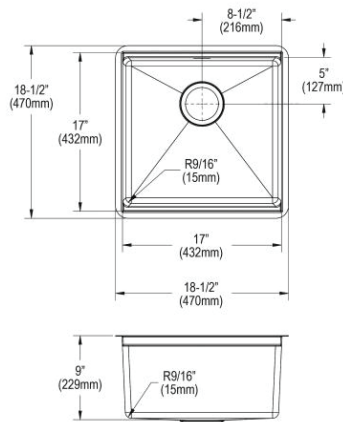

ADA Compliant

Optional Accessories

Bottom grid

CTXBG1313

Ship dims: 25-3/4" x 23-11/16" x 7-7/16"

Approx. ship weight: 10 lbs.

EFRU17169W

Elkay Crosstown 16 Gauge Workstation Stainless Steel 18-1/2" x 18-1/2" x 8-3/4" Single Bowl Undermount Sink Kit

- Dimensions: 18-1/2" x 18-1/2" x 9"
- 16 gauge
- Polished Satin finish
- 3-1/2" (89mm) drain opening
- Sound deadening: Full spray sides and bottom with Sides and Bottom pads
- 24" minimum cabinet size
- Features: Workstation