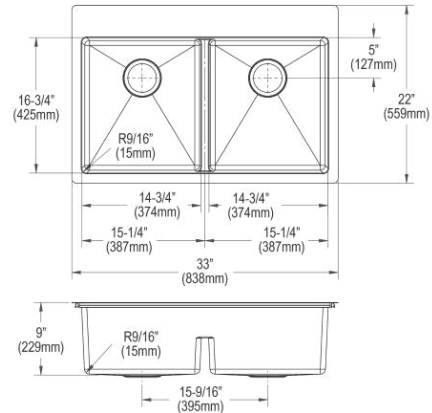

Includes: two CTXBG1315 Bottom Grid

Optional Accessories

Drain

LK35

LKDD

Ship dims: 38" x 24-1/2" x 10-13/16"

Approx. ship weight: 34 lbs.