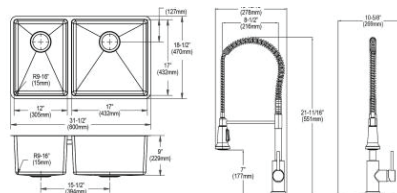

Elkay Crosstown 18 Gauge Stainless Steel 31-1/2" x 18-1/2" x 9" 40/60 Double Bowl Undermount Sink & Faucet Kit with Bottom Grid & Drain

Includes: Custom fit bottom grid CTXBG1515 and CTXBG1015, 2xdeep strainer drain LKDD and faucet LKAV2061CR

Optional Accessories

Bottom grid

CTXBG1015

CTXBG1515

Drain

LKDD

Ship dims: 37-1/2" x 20-1/16" x 10-1/16"

Approx. ship weight: 50 lbs.