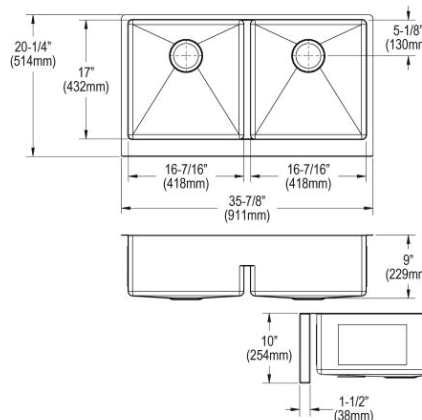

Includes: two CTXFBG1516 bottom grids, two LKDD deep strainer drains

Ship dims: 40" x 25" x 12"
Approx. ship weight: 59 lbs.