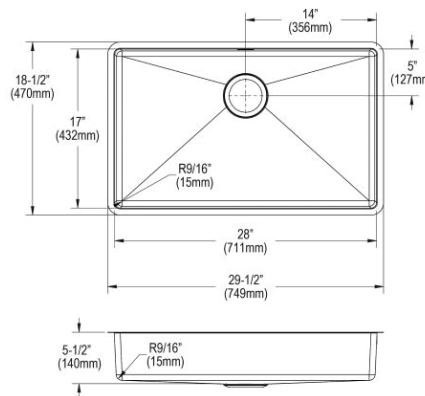

Elkay Crosstown 18 Gauge Stainless Steel 29-1/2" x 18-1/2" x 5-1/2" Single Bowl Undermount Sink

ADA Compliant

Optional Accessories

Bottom grid

CTXBG2615

Ship dims: 37-3/16" x 25-3/4" x 7-7/16"

Approx. ship weight: 14 lbs.

EFRU2816T

- Dimensions: 30-1/2" x 18-1/2" x 8"
- 16 gauge
- Polished Satin finish
- 3-1/2" (89mm) drain opening
- Sound deadening: Full spray sides and bottom with Sides and Bottom pads
- 36" minimum cabinet size