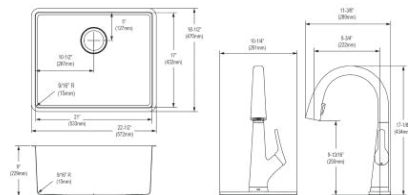

Includes: LKAV7051FCR Faucet with filter included, LKDD Drain, CTXBG1915 Bottom Grid

Extended Lead Time

Optional Accessories

Drain

LK35

Ship dims: 30" x 25-9/16" x 10-13/16"

Approx. ship weight: 36 lbs.