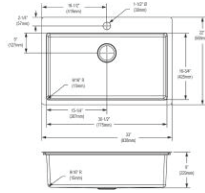

ECTSRS33229TFC

Elkay Crosstown 18 Gauge Stainless Steel 33" x 22" x 9" 1-Hole Single Bowl Dual Mount Sink Kit with Faucet

Includes: LKAV2061CR faucet, CTXBG2915 bottom grid, LKDD drain.

Optional Accessories

Cutting board

LKCBF17HW

Ship dims: 37-3/16" x 25-3/4" x 11-7/16"

Approx. ship weight: 48 lbs.

- Dimensions: 33" x 22" x 9"
- Faucet Dimensions: 10-15/16" x 10-5/8" x 21-11/16"
- 18 gauge
- Polished Satin finish
- Available in 1 faucet holes
- 3-1/2" (89mm) drain opening
- Sound deadening: Full spray sides and bottom with Sides and Bottom pads
- 36" minimum cabinet size
- Features: Slim Rim