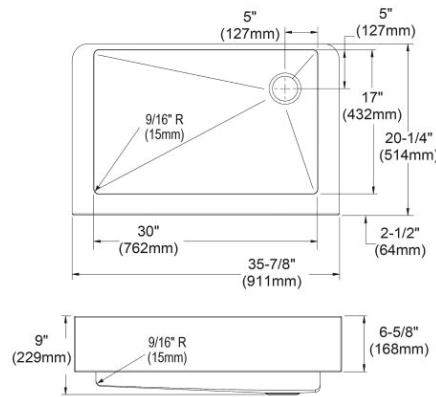

LKDD

Ship dims: 41" x 27" x 12"

Approx. ship weight: 73 lbs.

ECTRUF30179R

Elkay Crosstown 18 Gauge Stainless Steel 35-7/8" x 20-1/4" x 9" Single Bowl Farmhouse Sink

- Dimensions: 35-7/8" x 20-1/4" x 9"
- 18 gauge
- Polished Satin finish
- 3-1/2" (89mm) drain opening
- Sound deadening: Full spray sides and bottom with Sides and Bottom pads
- 36" minimum cabinet size

Optional Accessories

Bottom grid

CTXBG2916

Drain

LK35

LK99S

LKDD

Ship dims: 38-3/4" x 28-3/8" x 11-1/4"