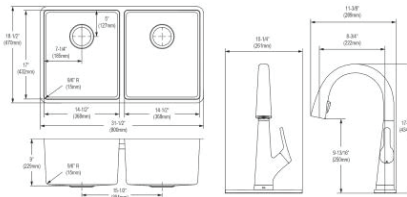

ECTR31179TFLC

Elkay Crosstown 18 Gauge Stainless Steel 31-1/2" x 18-1/2" x 9" Equal Double Bowl Undermount Sink Kit with Filtered Faucet

Includes: LKAV7051FCR Faucet with filter included, two LKDD Drains, two CTXBG1316 Bottom Grids

Extended Lead Time

Optional Accessories

Drain

LK35

Ship dims: 37-1/2" x 26-1/16" x 12-1/2"

Approx. ship weight: 43 lbs.

- Dimensions: 31-1/2" x 18-1/2" x 9"
- 18 gauge
- Stainless Steel finish
- 3-1/2" (89mm) drain opening
- Sound deadening: Full spray sides and bottom with Sides and Bottom pads
- 36" minimum cabinet size