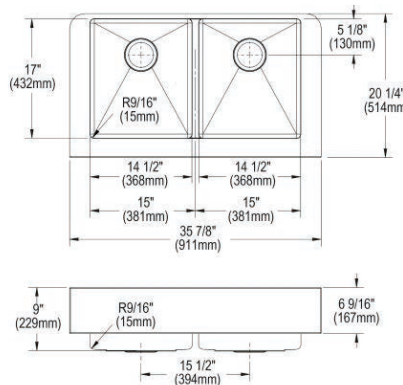

Includes: Two custom fit bottom grids, two deep strainer drains.

Ship dims: 38-3/4" x 28-3/8" x 11-1/4"

Approx. ship weight: 47 lbs.