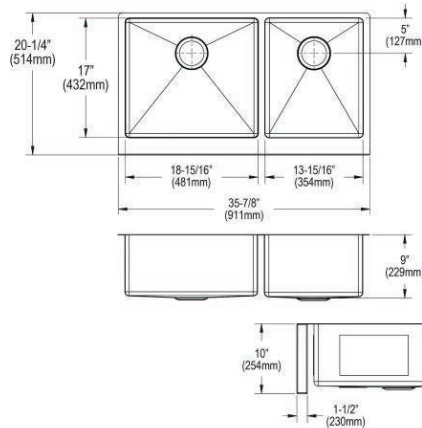

EFRUFF23417DBG

Elkay Crosstown 16 Gauge Stainless Steel 35-7/8" x 20-1/4" x 9" Double Bowl Tall Farmhouse Sink Kit

- Dimensions: 35-7/8" x 20-1/4" x 10"
- 16 gauge
- Polished Satin finish
- 3-1/2" (89mm) drain opening
- Sound deadening: Full spray sides and bottom with Sides and Bottom pads
- 36" minimum cabinet size

Includes: CTXFBG1316 bottom grid, CTXFBG1816 bottom grid, two LKDD deep strainer drains

Ship dims: 40" x 25" x 12"
Approx. ship weight: 59 lbs.