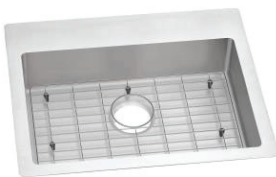

ECTSRAD25226TBG

Elkay Crosstown 18 Gauge Stainless Steel 25" x 22" x 6" Single Bowl Dual Mount ADA Sink Kit

- Dimensions: 25" x 22" x 6"
- 18 gauge
- Polished Satin finish
- 3-1/2" (89mm) drain opening
- Sound deadening: Full spray sides and bottom with Sides and Bottom pads
- 30" minimum cabinet size
- Features: Slim Rim