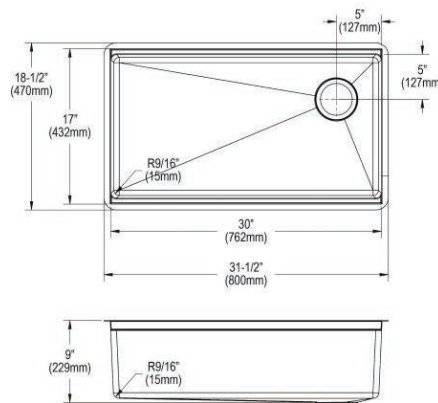

Includes: CTXBG2814 bottom grid, LKC0717SS colander, LKCB1217AC Cutting Board, LKDR1317RU drying rack, LKDR0717SS drying rack, LKDD drain

Ship dims: 37-3/16" x 25-13/16" x 12-1/2"
Approx. ship weight: 49 lbs.