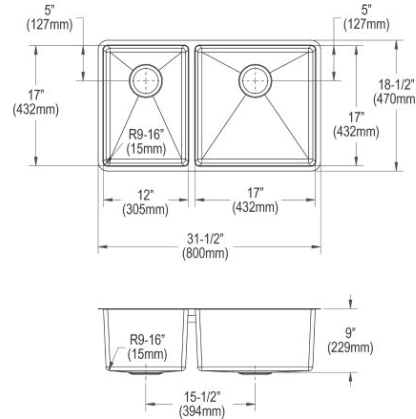

ECTRU32179LTC

- Dimensions: 31-1/2" x 18-1/2" x 9"
- 18 gauge
- Polished Satin finish
- 3-1/2" (89mm) drain opening
- Sound deadening: Full spray sides and bottom with Sides and Bottom pads
- 36" minimum cabinet size

Elkay Crosstown 18 Gauge Stainless Steel 31-1/2" x 18-1/2" x 9" 40/60 Double Bowl Undermount Sink Kit

Includes: Two custom fit bottom grids, two deep strainer drains.

Optional Accessories

Cutting board

LKCBF17HW

Ship dims: 37-1/2" x 26-1/16" x 10-1/16"

Approx. ship weight: 43 lbs.

ECTRU32179LTFCC

- Dimensions: 31-1/2" x 18-1/2" x 9"
- 18 gauge
- Polished Satin finish
- 3-1/2" (89mm) drain opening
- Sound deadening: Full spray sides and bottom with Sides and Bottom pads
- 36" minimum cabinet size