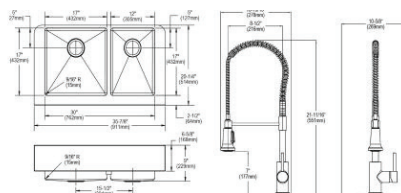

Includes: 2x Deep strainer drain LKDD and faucet LKAV2061CR

Optional Accessories

Drain

- LKDD

Ship dims: 38-3/4" x 28-3/8" x 11-1/4"

Approx. ship weight: 51 lbs.