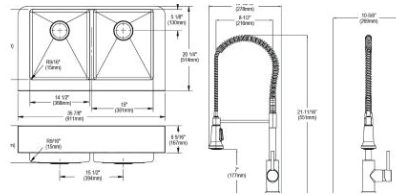

ECTRUFA32179FCC

Elkay Crosstown 18 Gauge Stainless Steel 35-7/8" x 20-1/4" x 9" Equal Double Bowl Farmhouse Sink & Faucet Kit with Aqua Divide & Drain

Includes: 2x Deep strainer drain LKDD and faucet LKAV2061CR

Optional Accessories

Drain

LKDD

Ship dims: 38-3/4" x 28-3/8" x 11-1/4"

Approx. ship weight: 51 lbs.

- Dimensions: 35-7/8" x 20-1/4" x 9"
- 18 gauge
- Polished Satin finish
- 3-1/2" (89mm) drain opening
- Sound deadening: Full spray sides and bottom with Sides and Bottom pads
- 36" minimum cabinet size