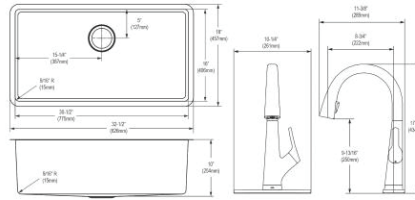

Elkay Crosstown 16 Gauge Stainless Steel 32-1/2" x 18" x 10" Single Bowl Undermount Sink Kit with Filtered Faucet

Includes: LKAV7051FCR Faucet with filter included, LKDD Drain, CTXBG2914 Bottom Grid

Extended Lead Time

Optional Accessories

Drain

LK35

Ship dims: 37-7/16" x 26-9/16" x 15-5/8"

Approx. ship weight: 32 lbs.

- Dimensions: 32-1/2" x 18" x 10"
- 16 gauge
- Stainless Steel finish
- 3-1/2" (89mm) drain opening
- Sound deadening: Full spray sides and bottom with Sides and Bottom pads
- 36" minimum cabinet size