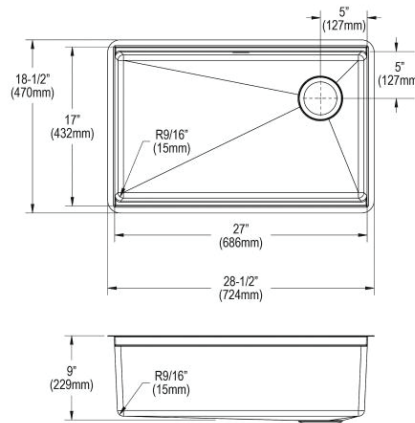

ECTRU27169RW

- Dimensions: 28-1/2" x 18-1/2" x 9"
- 18 gauge
- Polished Satin finish
- 3-1/2" (89mm) drain opening
- Sound deadening: Full spray sides and bottom with Sides and Bottom pads
- 33" minimum cabinet size
- Features: Workstation

Elkay Crosstown 18 Gauge Workstation Stainless Steel 28-1/2" x 18-1/2" x 8-1/2" Single Bowl Undermount Sink Kit

Includes: LKDD Drain, CTXBG2514 Bottom Grid, LKCB1217AC Cutting Board, LKC0717SS Colander, LKDR1317RU Roll-up Drying Rack, LKDR0717SS Drying Rack

Extended Lead Time

Optional Accessories

Bottom grid

CTXBG2514

Cutting board

LKCB1217AC

Rinsing basket

LKDR1317RU

Drain

LKDD

Ship dims: 37-3/4" x 26-5/16" x 16-5/16"

Approx. ship weight: 45 lbs.

ECTRUAD281755

- Dimensions: 29-1/2" x 18-1/2" x 5-1/2"
- 18 gauge
- Polished Satin finish
- 3-1/2" (89mm) drain opening
- Sound deadening: Full spray sides and bottom with Sides and Bottom pads
- 33" minimum cabinet size