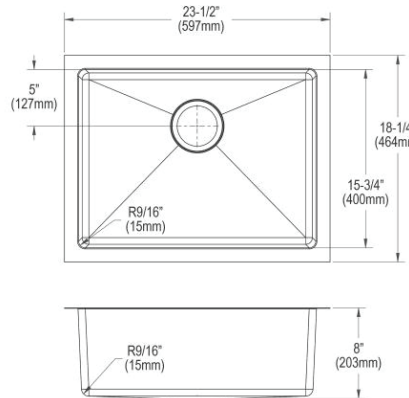

Elkay Crosstown 16 Gauge Stainless Steel 23-1/2" x 18-1/4" x 8" Single Bowl Undermount Sink Kit

Includes: Custom fit bottom grid, deep strainer drain.

Optional Accessories

Cutting board

LKCBF2115HW

Ship dims: 30-7/16" x 26-1/16" x 12-1/16"

Approx. ship weight: 29 lbs.