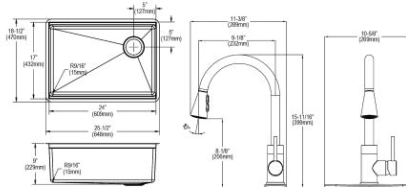

Elkay Crosstown 18 Gauge Workstation Stainless Steel 25-1/2" x 18-1/2" x 9" Single Bowl Undermount Sink & Faucet Kit

Includes: Bottom grid CTXBG2214, cutting board LKCB1217AC drain LKDD, drying rack LKDR0717SS, drying rack LKD1317RU, colander LKC0717SS and faucet LKAV3031CR

Optional Accessories

Bottom grid

CTXBG2214

Cutting board

LKCB1217AC

Rinsing basket

LKDR1317RU

LKDR0717SS

Drain

LKDD

Ship dims: 30-1/8" x 25-13/16" x 12-7/8"

Approx. ship weight: 49 lbs.