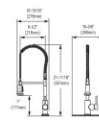

ECTSRS33229TFC

Elkay Crosstown 18 Gauge Stainless Steel 33" x 22" x 9" 1-Hole Single Bowl Dual Mount Sink Kit with Faucet

Includes: LKAV2061CR faucet, CTXBG2915 bottom grid, LKDD drain.

Optional Accessories

Cutting board

LKCBF17HW

Ship dims: 37-3/16" x 25-3/4" x 11-7/16"

Approx. ship weight: 48 lbs.

- Dimensions: 33" x 22" x 9"
- Faucet Dimensions: 10-15/16" x 10-5/8" x 21-11/16"
- 18 gauge
- Polished Satin finish
- Available in 1 faucet holes
- 3-1/2" (89mm) drain opening
- Sound deadening: Full spray sides and bottom with Sides and Bottom pads
- 36" minimum cabinet size
- Features: Slim Rim