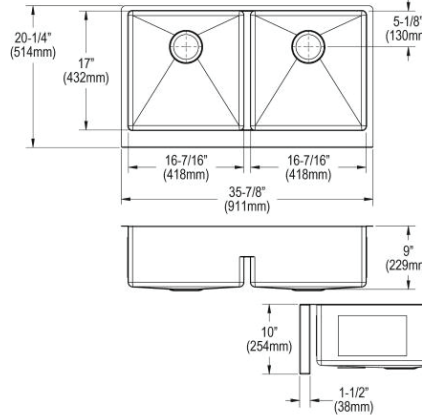

- Dimensions: 35-7/8" x 20-1/4" x 10"
- 16 gauge
- Polished Satin finish
- 3-1/2" (89mm) drain opening
- Sound deadening: Full spray sides and bottom with Sides and Bottom pads
- 36" minimum cabinet size
- Features: Aqua Divide