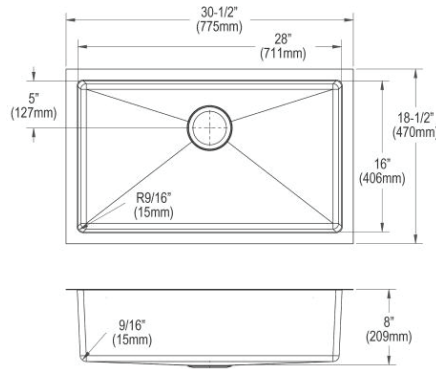

Includes: Custom fit bottom grid, deep strainer drain.

Optional Accessories

Cutting board

LKCBF2816HW

Ship dims: 37-1/2" x 26-1/16" x 10-1/16"

Approx. ship weight: 36 lbs.

EFRU281610T

Elkay Crosstown 16 Gauge Stainless Steel 30-1/2" x 18-1/2" x 10" Single Bowl Undermount Sink

- Dimensions: 30-1/2" x 18-1/2" x 10"
- 16 gauge
- Polished Satin finish
- 3-1/2" (89mm) drain opening
- Sound deadening: Full spray sides and bottom with Sides and Bottom pads
- 36" minimum cabinet size