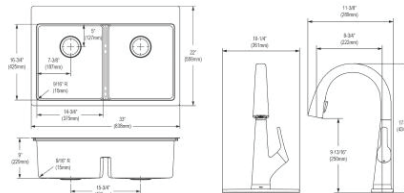

ECTSRA33229TFLC

Elkay Crosstown 18 Gauge Stainless Steel 33" x 22" x 9" Equal Double Bowl Dual Mount Sink Kit with Filtered Faucet with Aqua Divide

Includes: LKAV7051FCR Faucet with filter included, two LKDD Drains, two CTXBG1315 Bottom Grids

Extended Lead Time

Optional Accessories

Drain

LK35

Ship dims: 38" x 24-1/2" x 10-13/16"

Approx. ship weight: 34 lbs.

- Dimensions: 33" x 22" x 9"
- 18 gauge
- Stainless Steel finish
- 3-1/2" (89mm) drain opening
- Sound deadening: Full spray sides and bottom with Sides and Bottom pads
- 36" minimum cabinet size