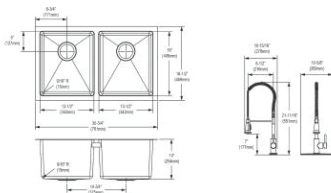

Elkay Crosstown 16 Gauge Stainless Steel 30-3/4" x 18-1/2" x 10" Equal Double Bowl Undermount Sink Kit with Faucet

Includes: LKAV2061CR faucet, two CTXBG1214 bottom grids, two LKDD drains

Optional Accessories

Cutting board

LKCBF1316HW

Ship dims: 37-3/16" x 25-3/4" x 11-7/16"

Approx. ship weight: 51 lbs.