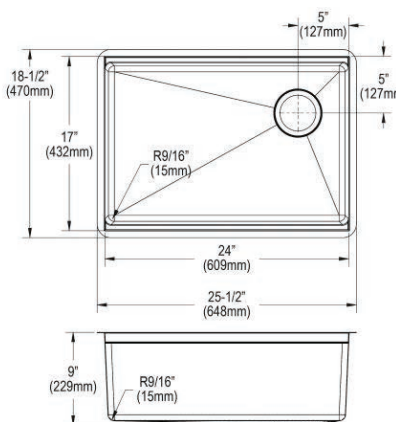

ECTRU24169RTWC

Elkay Crosstown 18 Gauge Workstation Stainless Steel 25-1/2" x 18-1/2" x 9" Single Bowl Undermount Sink Kit

Includes: CTXBG2214 bottom grid, LKC0717SS

colander, LKCB1217AC Cutting Board,

LKDR1317RU drying rack, LKDR0717SS drying

rack, LKDD drain

Ship dims: 30-1/8" x 25-13/16" x 12-7/8"

Approx. ship weight: 43 lbs.

- Dimensions: 25-1/2" x 18-1/2" x 9"
- 18 gauge
- Polished Satin finish
- 3-1/2" (89mm) drain opening
- Sound deadening: Full spray sides and bottom with Sides and Bottom pads
- 30" minimum cabinet size
- Features: Workstation