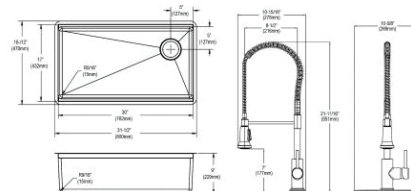

Includes: Bottom grid CTXBG2815, Drain LKDD, Colander LKCB1217AC, Cutting Board LKB1217AC, Drying racks LKDR1317RU and LKDR0717SS and faucet LKAV2061CR

Optional Accessories

Bottom grid

CTXBG2814

Cutting board

LKCB1217AC

Drain

LKDD

Ship dims: 37-3/16" x 25-13/16" x 12-1/2"

Approx. ship weight: 53 lbs.