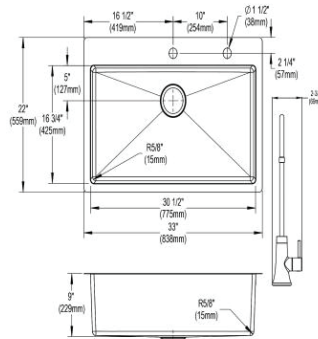

ECTSRS33229TFGB

Elkay Crosstown 18 Gauge Stainless Steel 33" x 22" x 9" Single Bowl Dual Mount Sink Kit with Filtered Beverage Faucet

Includes: LKAV71FLS Beverage Faucet and Filter with ECTSRS33229T Sink, CTXBG2915 Bottom Grid

Special Note: Kitchen faucet sold separately

Optional Accessories

Drain

LK99

Ship dims: 37-3/16" x 25-3/4" x 16-1/8"

Approx. ship weight: 34 lbs.

- Dimensions: 33" x 22" x 9"
- 18 gauge
- Stainless Steel finish
- Available in Custom Hole Drilling faucet holes
- 3-1/2" (89mm) drain opening
- Sound deadening: Full spray sides and bottom with Sides and Bottom pads
- 36" minimum cabinet size
- Features: Slim Rim