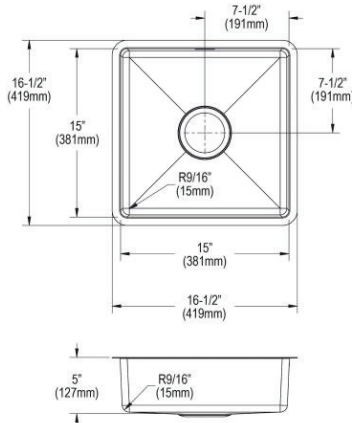

Ship dims: 17-15/16" x 26-7/8" x 12-3/16"

Approx. ship weight: 20 lbs.

- Dimensions: 16" x 18-1/2" x 10"
- 16 gauge
- Polished Satin finish
- 3-1/2" (89mm) drain opening
- Sound deadening: Full spray sides and bottom with Sides and Bottom pads
- 21" minimum cabinet size

ECTRUAD151550

Elkay Crosstown 18 Gauge Stainless Steel 16-1/2" x 16-1/2" x 5" Single Bowl Undermount Sink

- Dimensions: 16-1/2" x 16-1/2" x 5"
- 18 gauge
- Polished Satin finish
- 3-1/2" (89mm) drain opening
- Sound deadening: Full spray sides and bottom with Sides and Bottom pads
- 21" minimum cabinet size