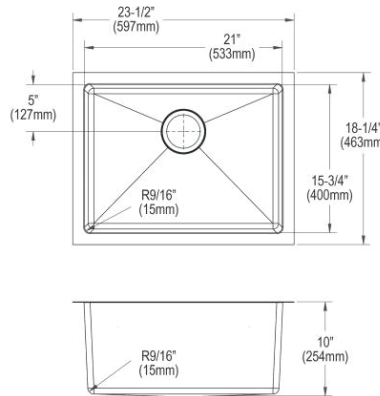

EFRU211510T

Elkay Crosstown 16 Gauge Stainless Steel 23-1/2" x 18-1/4" x 10" Single Bowl Undermount Sink

Optional Accessories

Bottom grid

CTXOBG1914

Drain

LK35

LKDD

Ship dims: 19-15/16" x 12-13/16" x 29-7/8"

Approx. ship weight: 28 lbs.

- Dimensions: 23-1/2" x 18-1/4" x 10"
- 16 gauge
- Polished Satin finish
- 3-1/2" (89mm) drain opening
- Sound deadening: Full spray sides and bottom with Sides and Bottom pads
- 27" minimum cabinet size