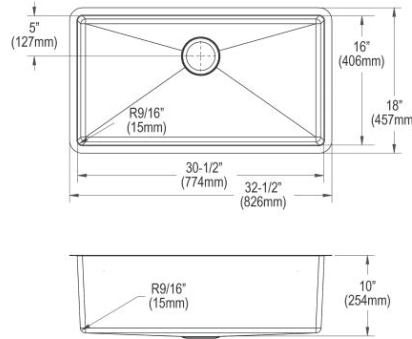

EFRU311610TC

Elkay Crosstown 16 Gauge Stainless Steel 32-1/2" x 18" x 10" Single Bowl Undermount Sink Kit

Includes: Custom fit bottom grid, deep strainer drain, all packed in an Elkay protective cloth bag.

Optional Accessories
Cutting board
LKCBF2816HW

Ship dims: 37-7/16" x 26-9/16" x 15-5/8"
Approx. ship weight: 32 lbs.

- Dimensions: 32-1/2" x 18" x 10"
- 16 gauge
- Polished Satin finish
- 3-1/2" (89mm) drain opening
- Sound deadening: Full spray sides and bottom with Sides and Bottom pads
- 36" minimum cabinet size