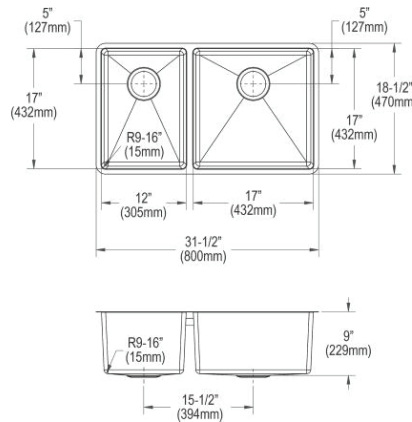

ECTRU32179LT

Elkay Crosstown 18 Gauge Stainless Steel 31-1/2" x 18-1/2" x 9" 40/60 Double Bowl Undermount Sink

Optional Accessories

Bottom grid

CTXBG1015

CTXBG1515

Cutting board

LKCBF17HW

Drain

LK35

LKDD

Ship dims: 38-9/16" x 25-3/16" x 10-13/16"

Approx. ship weight: 38 lbs.

- Dimensions: 31-1/2" x 18-1/2" x 9"
- 18 gauge
- Polished Satin finish
- 3-1/2" (89mm) drain opening
- Sound deadening: Full spray sides and bottom with Sides and Bottom pads
- 36" minimum cabinet size