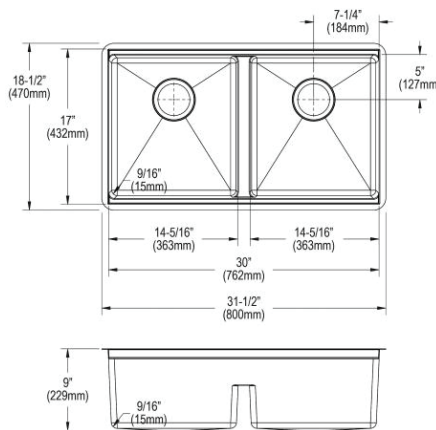

EFRUAQ31169TWC

Elkay Crosstown 16 Gauge Workstation Stainless Steel 31-1/2" x 18-1/2" x 9" Equal Double Bowl Sink Kit with Aqua Divide

Includes: Two CTXBG1314 bottom grids, LKC0717SS colander, LKCB1217AC Cutting Board, LKDR1317RU drying rack, LKDR0717SS drying rack, two LKDD drains

Ship dims: 37-3/16" x 25-13/16" x 12-1/2"

Approx. ship weight: 51 lbs.

- Dimensions: 31-1/2" x 18-1/2" x 9"
- 16 gauge
- Polished Satin finish
- 3-1/2" (89mm) drain opening
- Sound deadening: Full spray sides and bottom with Sides and Bottom pads
- 36" minimum cabinet size
- Features: Workstation