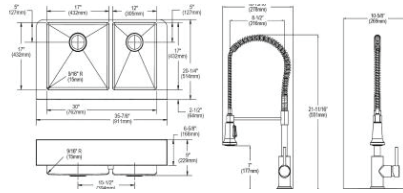

Elkay Crosstown 18 Gauge Stainless Steel 35-7/8" x 20-1/4" x 9" 60/40 Double Bowl Farmhouse Sink & Faucet Kit with Bottom Grid & Drain

Includes: Custom fit bottom grid CTXBG1616 and CTXBG1116, 2x deep strainer drain LKDD and faucet LKAV2061CR

Optional Accessories

Bottom grid

- CTXBG1616
- CTXBG1116

Drain

- LKDD

Ship dims: 38-3/4" x 28-3/8" x 11-1/4"

Approx. ship weight: 54 lbs.