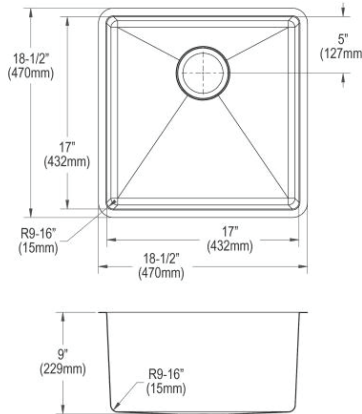

Includes: Custom fit bottom grid, deep strainer drain.

Optional Accessories

Cutting board

LKCBF17HW

Ship dims: 26" x 24" x 13"

Approx. ship weight: 24 lbs.