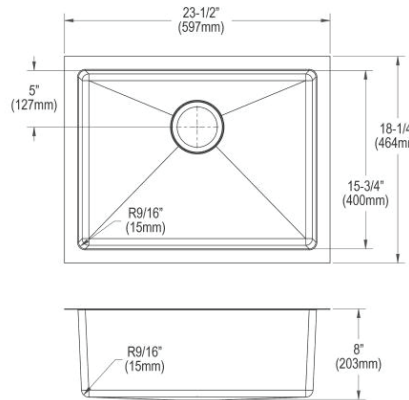

Elkay Crosstown 16 Gauge Stainless Steel 23-1/2" x 18-1/4" x 8" Single Bowl Undermount Sink

Optional Accessories

Bottom grid

CTXOBG1914

Drain

LK35

LKDD

Ship dims: 19-15/16" x 12-13/16" x 29-7/8"

Approx. ship weight: 24 lbs.

EFRU2115TC

- Dimensions: 23-1/2" x 18-1/4" x 8"
- 16 gauge
- Polished Satin finish
- 3-1/2" (89mm) drain opening
- Sound deadening: Full spray sides and bottom with Sides and Bottom pads
- 27" minimum cabinet size