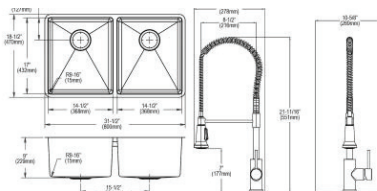

ECTR31179TFMBC

Elkay Crosstown 18 Gauge Stainless Steel 31-1/2" x 18-1/2" x 9" Equal Double Bowl Undermount Sink & Faucet Kit with Bottom Grid & Drain

Includes: 2x Custom fit bottom grid CTXBG1316, 2x deep strainer drain LKDD and faucet LKAV2061MBCR

Optional Accessories

Bottom grid

CTXBG1316

Drain

LKDD

Ship dims: 17-1/2" x 26-1/16" x 12-1/2"

Approx. ship weight: 50 lbs.

- Dimensions: 31-1/2" x 18-1/2" x 9"
- 18 gauge
- Polished Satin finish
- 3-1/2" (89mm) drain opening
- Sound deadening: Full spray sides and bottom with Sides and Bottom pads
- 36" minimum cabinet size