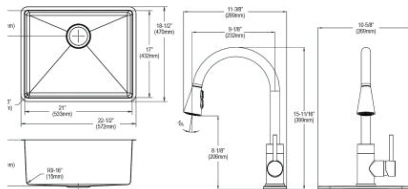

Includes: Deep strainer drain LKDD and faucet LKAV3031CR

Optional Accessories

Drain

LKDD

Ship dims: 30" x 25-9/16" x 10-13/16"

Approx. ship weight: 32 lbs.