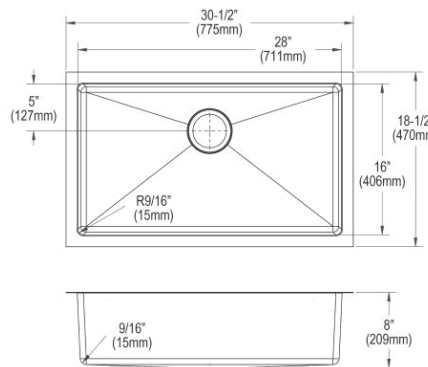

Elkay Crosstown 16 Gauge Stainless Steel 30-1/2" x 18-1/2" x 8" Single Bowl Undermount Sink

Optional Accessories

Bottom grid

CTXBG2614

Drain

LK35

LKDD

Ship dims: 19-15/16" x 12-13/16" x 38-5/8"

Approx. ship weight: 32 lbs.