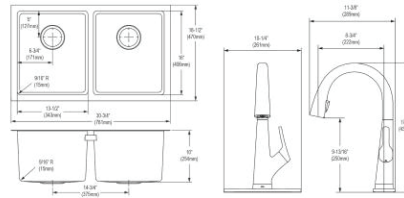

Cutting board

LKCBF1316HW

Ship dims: 37-3/16" x 25-3/4" x 11-7/16"

Approx. ship weight: 51 lbs.

EFRU311810TFLC

Elkay Crosstown 16 Gauge Stainless Steel 30-3/4" x 18-1/2" x 10" Equal Double Bowl Undermount Sink Kit with Filtered Faucet