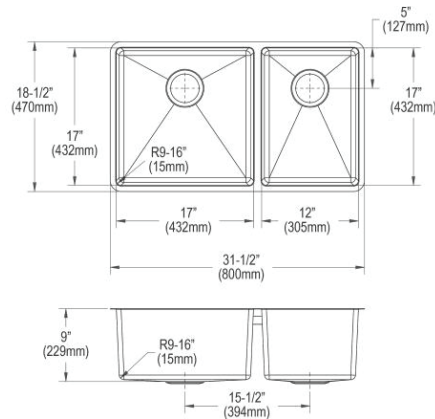

ECTR32179RT

Elkay Crosstown 18 Gauge Stainless Steel 31-1/2" x 18-1/2" x 9" 60/40 Double Bowl Undermount Sink

Optional Accessories

Bottom grid

CTXBG1015

CTXBG1515

Cutting board

LKCBF17HW

Drain

LK35

LKDD

Ship dims: 38-9/16" x 25-3/16" x 10-13/16"

Approx. ship weight: 38 lbs.

- Dimensions: 31-1/2" x 18-1/2" x 9"
- 18 gauge
- Polished Satin finish
- 3-1/2" (89mm) drain opening
- Sound deadening: Full spray sides and bottom with Sides and Bottom pads
- 36" minimum cabinet size