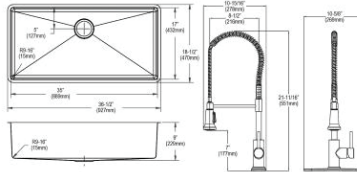

ECTRU35179TFCBC

Elkay Crosstown 18 Gauge Stainless Steel 36-1/2" x 18-1/2" x 9" Single Bowl Undermount Sink & Faucet Kit with Bottom Grid & Drain

Includes: Custom fit bottom grid CTXBG3416, deep strainer drain LKDD and faucet LKAV2061CR

Optional Accessories

Bottom grid

CTXBG3416

Drain

LKDD

Ship dims: 44-5/8" x 26-1/16" x 10-1/16"

Approx. ship weight: 49 lbs.

- Dimensions: 36-1/2" x 18-1/2" x 9"
- 18 gauge
- Polished Satin finish
- 3-1/2" (89mm) drain opening
- Sound deadening: Full spray sides and bottom with Sides and Bottom pads
- 39" minimum cabinet size