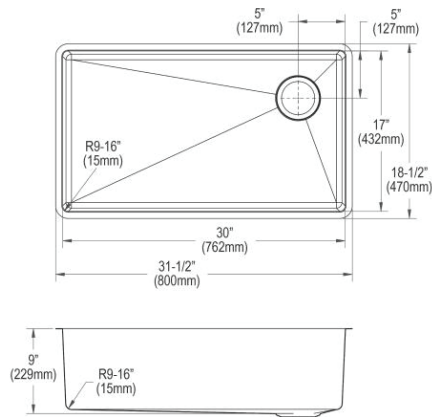

Includes: Custom fit bottom grid, deep strainer drain.

Optional Accessories

Cutting board

LKCBF17HW

Ship dims: 37-1/2" x 26-1/16" x 13-9/16"

Approx. ship weight: 42 lbs.

ECTRU30179RTFBC

Elkay Crosstown 18 Gauge Stainless Steel 31-1/2" x 18-1/2" x 9" Single Bowl Undermount Sink & Faucet Kit with Bottom Grid & Drain

- Dimensions: 31-1/2" x 18-1/2" x 9"
- 18 gauge
- Polished Satin finish
- 3-1/2" (89mm) drain opening
- Sound deadening: Full spray sides and bottom with Sides and Bottom pads
- 36" minimum cabinet size