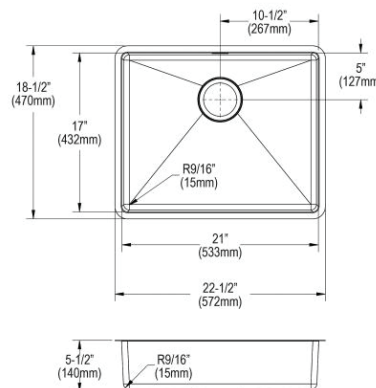

ECTRUAD211755

Elkay Crosstown 18 Gauge Stainless Steel 22-1/2" x 18-1/2" x 5-1/2" Single Bowl Undermount Sink

ADA Compliant

Optional Accessories

Bottom grid

CTXBG1915

Ship dims: 30-1/8" x 25-3/4" x 7-7/16"

Approx. ship weight: 12 lbs.

- Dimensions: 22-1/2" x 18-1/2" x 5-1/2"
- 18 gauge
- Polished Satin finish
- 3-1/2" (89mm) drain opening
- Sound deadening: Full spray sides and bottom with Sides and Bottom pads
- 27" minimum cabinet size