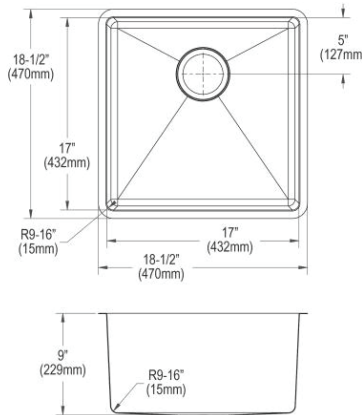

Optional Accessories

Bottom grid

CTXBG2916

Drain

LK35

LK99S

LKDD

Ship dims: 38-3/4" x 28-3/8" x 11-1/4"

Includes: Custom fit bottom grid, deep strainer drain.

Ship dims: 38-3/4" x 28-3/8" x 11-1/4"

Approx. ship weight: 45 lbs.

ECTRUF30179RFB

- Dimensions: 35-7/8" x 20-1/4" x 9"
- 18 gauge
- Polished Satin finish
- 3-1/2" (89mm) drain opening
- Sound deadening: Full spray sides and bottom with Sides and Bottom pads
- 36" minimum cabinet size

Drain

LKDD

Ship dims: 30-11/16" x 26-1/4" x 14"

Approx. ship weight: 33 lbs.

ECTRU17179T

Elkay Crosstown 18 Gauge Stainless Steel 18-1/2" x 18-1/2" x 9" Single Bowl Undermount Sink

- Dimensions: 18-1/2" x 18-1/2" x 9"
- 18 gauge
- Polished Satin finish
- 3-1/2" (89mm) drain opening
- Sound deadening: Full spray sides and bottom with Sides and Bottom pads
- 24" minimum cabinet size