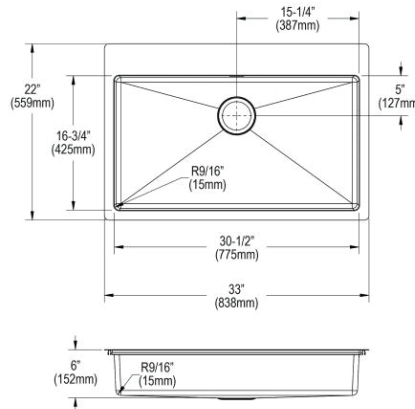

ECTSRAD332260

Elkay Crosstown 18 Gauge Stainless Steel 33" x 22" x 6" Single Bowl Dual Mount ADA Sink

ADA Compliant

Optional Accessories

Bottom grid

CTXBG2915

Ship dims: 37-3/16" x 25-3/4" x 8-7/16"

Approx. ship weight: 19 lbs.

- Dimensions: 33" x 22" x 6"
- 18 gauge
- Polished Satin finish
- 3-1/2" (89mm) drain opening
- Sound deadening: Full spray sides and bottom with Sides and Bottom pads
- 36" minimum cabinet size
- Features: Slim Rim