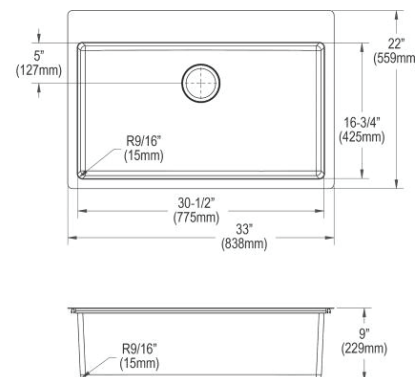

ECTSR33229TBG

Elkay Crosstown 18 Gauge Stainless Steel 33" x 22" x 9" Single Bowl Dual Mount Sink Kit

Includes: CTXBG2915 Bottom Grid

Optional Accessories

Bottom grid

CTXBG2915

Drain

LKDD

LK35

Ship dims: 38" x 24-1/2" x 13"

Approx. ship weight: 34 lbs.

- Dimensions: 33" x 22" x 9"
- 18 gauge
- Polished Satin finish
- 3-1/2" (89mm) drain opening
- Sound deadening: Full spray sides and bottom with Sides and Bottom pads
- 36" minimum cabinet size
- Features: Slim Rim