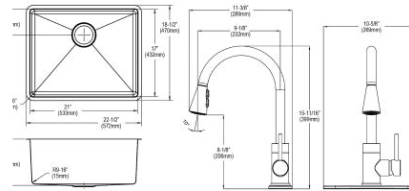

Elkay Crosstown 18 Gauge Stainless Steel 22-1/2" x 18-1/2" x 9" Single Bowl Undermount Sink & Faucet Kit with Bottom Grid & Drain

Includes: Custom fit bottom grid CTXBG1915, deep strainer drain LKDD and faucet LKAV3031CR

Optional Accessories

Bottom grid

CTXBG1915

Drain

LKDD

Ship dims: 30-7/16" x 26-1/16" x 12-1/16"

Approx. ship weight: 36 lbs.

EFRU2115T

- Dimensions: 23-1/2" x 18-1/4" x 8"
- 16 gauge
- Polished Satin finish
- 3-1/2" (89mm) drain opening
- Sound deadening: Full spray sides and bottom with Sides and Bottom pads
- 27" minimum cabinet size