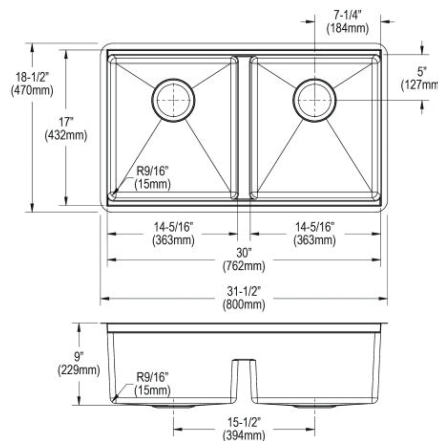

Includes: Two CTXBG1314 bottom grids, LKC0717SS colander, LKCB1217AC Cutting Board, LKDR1317RU drying rack, LKDR0717SS drying rack, two LKDD drains

Ship dims: 37-3/16" x 25-13/16" x 12-1/2"

Approx. ship weight: 46 lbs.