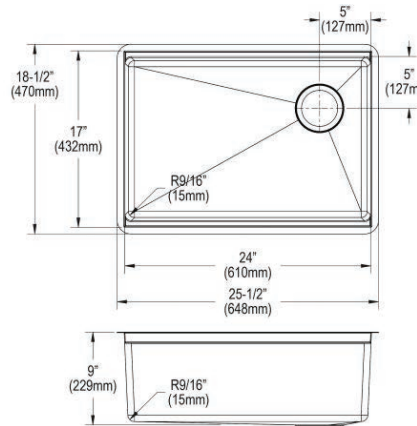

Elkay Crosstown 16 Gauge Workstation Stainless Steel 25-1/2" x 18-1/2" x 9" Single Bowl Undermount Sink Kit

Includes: CTXBG2214 bottom grid, LKC0717SS colander, LKCB1217AC Cutting Board, LKDR1317RU drying rack, LKDR0717SS drying rack, LKDD drain

Ship dims: 30-1/8" x 25-13/16" x 12-7/8"

Approx. ship weight: 46 lbs.

EFRU24169RTFGW

- Dimensions: 25-1/2" x 18-1/2" x 9"
- 16 gauge
- Stainless Steel finish
- 3-1/2" (89mm) drain opening
- Sound deadening: Full spray sides and bottom with Sides and Bottom pads
- 30" minimum cabinet size
- Features: Workstation

Elkay Crosstown 16 Gauge Workstation Stainless Steel 25-1/2" x 18-1/2" x 9" Single Bowl Undermount Sink Kit with Filtered Beverage Faucet