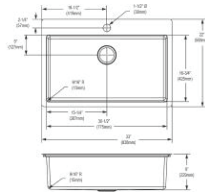

ECTSRS33229TFC

Elkay Crosstown 18 Gauge Stainless Steel 33" x 22" x 9" 1-Hole Single Bowl Dual Mount Sink Kit with Faucet

Includes: LKAV2061CR faucet, CTXBG2915 bottom grid, LKDD drain.

Optional Accessories

Cutting board

LKCBF17HW

Ship dims: 37-3/16" x 25-3/4" x 11-7/16"

Approx. ship weight: 48 lbs.

- Dimensions: 33" x 22" x 9"
- Faucet Dimensions: 10-15/16" x 10-5/8" x 21-11/16"
- 18 gauge
- Polished Satin finish
- Available in 1 faucet holes
- 3-1/2" (89mm) drain opening
- Sound deadening: Full spray sides and bottom with Sides and Bottom pads
- 36" minimum cabinet size
- Features: Slim Rim