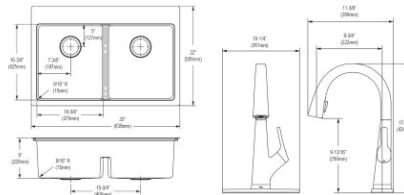

ECTSRA33229TFLC

Elkay Crosstown 18 Gauge Stainless Steel 33" x 22" x 9" Equal Double Bowl Dual Mount Sink Kit with Filtered Faucet with Aqua Divide

Includes: LKAV7051FCR Faucet with filter included, two LKDD Drains, two CTXBG1315 Bottom Grids

Extended Lead Time

Optional Accessories

Drain

LK35

Ship dims: 38" x 24-1/2" x 10-13/16"

Approx. ship weight: 34 lbs.

- Dimensions: 33" x 22" x 9"
- 18 gauge
- Stainless Steel finish
- 3-1/2" (89mm) drain opening
- Sound deadening: Full spray sides and bottom with Sides and Bottom pads
- 36" minimum cabinet size