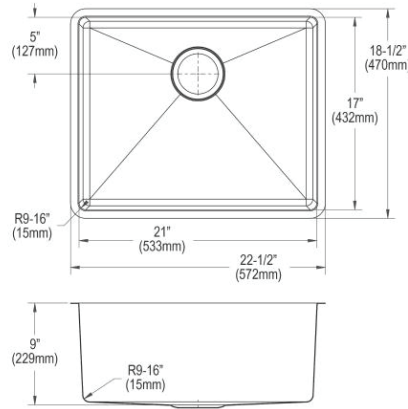

ECTRU21179TC

Elkay Crosstown 18 Gauge Stainless Steel 22-1/2" x 18-1/2" x 9" Single Bowl Undermount Sink Kit

- Dimensions: 22-1/2" x 18-1/2" x 9"
- 18 gauge
- Polished Satin finish
- 3-1/2" (89mm) drain opening
- Sound deadening: Full spray sides and bottom with Sides and Bottom pads
- 27" minimum cabinet size

Includes: Custom fit bottom grid, deep strainer drain.

Optional Accessories

Cutting board

LKCBF17HW

Ship dims: 30-7/16" x 26-1/16" x 12-1/16"

Approx. ship weight: 30 lbs.

ECTRU21179TFCC

Elkay Crosstown 18 Gauge Stainless Steel 22-1/2" x 18-1/2" x 9" Single Bowl Undermount Sink & Faucet Kit with Drain

- Dimensions: 22-1/2" x 18-1/2" x 9"
- 18 gauge
- Polished Satin finish
- 3-1/2" (89mm) drain opening
- Sound deadening: Full spray sides and bottom with Sides and Bottom pads
- 27" minimum cabinet size