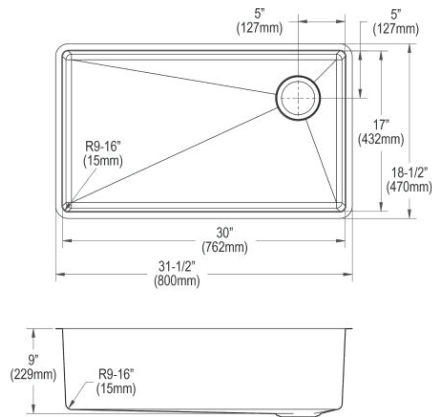

LKCB1217AC

Drain

LKDD

Ship dims: 37-3/16" x 25-13/16" x 12-1/2"

Approx. ship weight: 53 lbs.

ECTRU30179RT

Elkay Crosstown 18 Gauge Stainless Steel 31-1/2" x 18-1/2" x 9" Single Bowl Undermount Sink

- Dimensions: 31-1/2" x 18-1/2" x 9"
- 18 gauge
- Polished Satin finish
- 3-1/2" (89mm) drain opening
- Sound deadening: Full spray sides and bottom with Sides and Bottom pads
- 36" minimum cabinet size