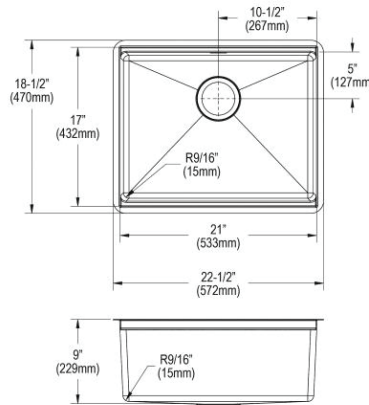

Elkay Crosstown 18 Gauge Workstation Stainless Steel 22-1/2" x 18-1/2" x 8-3/4" Single Bowl Undermount Sink Kit

Includes: LKDD Drain, CTXOBG1914 Bottom Grid, LKCB1217AC Cutting Board, LKC0717SS Colander, LKDR1317RU Roll-up Drying Rack, LKDR0717SS Drying Rack

Optional Accessories

Bottom grid

CTXOBG1914

Cutting board

LKCB1217AC

Rinsing basket

LKDR1317RU

Drain

LKDD

Ship dims: 30-11/16" x 26-1/4" x 14"

Approx. ship weight: 28 lbs.

ECTRU21179T

- Dimensions: 22-1/2" x 18-1/2" x 9"
- 18 gauge
- Polished Satin finish
- 3-1/2" (89mm) drain opening
- Sound deadening: Full spray sides and bottom with Sides and Bottom pads
- 27" minimum cabinet size