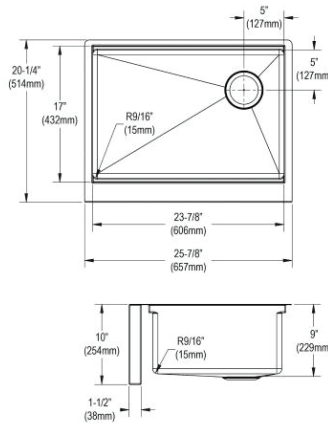

ELKAY

Crosstown® Comprehensive
Product Guide

EFRUFF24179RW

Elkay Crosstown 16 Gauge Workstation Stainless Steel 25-7/8" x 20-1/4" x 9-7/16" Single Bowl Farmhouse Sink Kit

- Dimensions: 25-7/8" x 20-1/4" x 10"
- 16 gauge
- Polished Satin finish
- 3-1/2" (89mm) drain opening
- Sound deadening: Full spray sides and bottom with Sides and Bottom pads
- 30" minimum cabinet size
- Features: Workstation