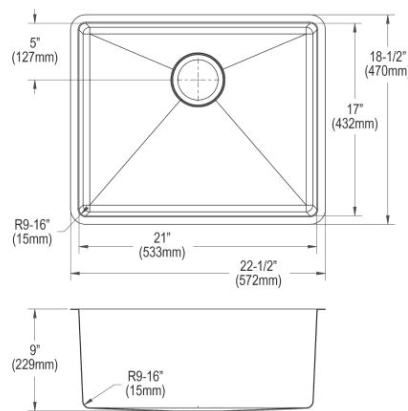

Elkay Crosstown 18 Gauge Stainless Steel 22-1/2" x 18-1/2" x 9" Single Bowl Undermount Sink

Optional Accessories

Bottom grid

CTXBG1915

Drain

LK35

LKDD

Ship dims: 30" x 25-9/16" x 10-13/16"

Approx. ship weight: 25 lbs.