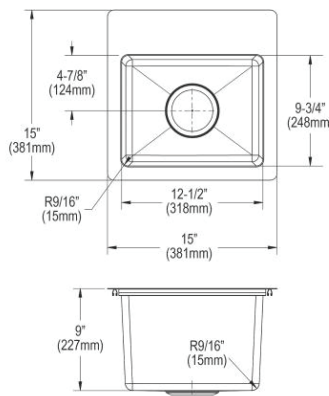

ECTSR15159TBG

Elkay Crosstown 18 Gauge Stainless Steel 15" x 15" x 9" Single Bowl Dual Mount Sink Kit

Includes: CTXBG118 Bottom Grid

Optional Accessories

Drain

LK35

LKDD

Ship dims: 33" x 24-1/2" x 13"

Approx. ship weight: 19 lbs.

- Dimensions: 15" x 15" x 9"
- 18 gauge
- Polished Satin finish
- 3-1/2" (89mm) drain opening
- Sound deadening: Full spray sides and bottom with Sides and Bottom pads
- 18" minimum cabinet size
- Features: Slim Rim