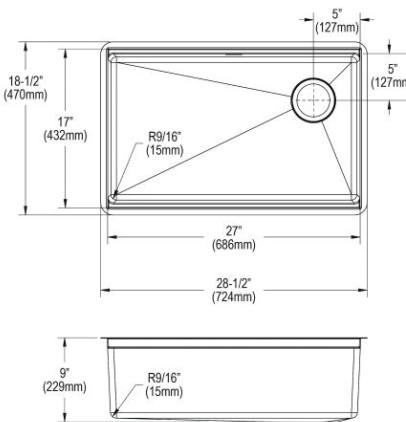

EFRU27169RW

Elkay Crosstown 16 Gauge Workstation Stainless Steel 28-1/2" x 18-1/2" x 9" Single Bowl Undermount Sink Kit

Includes: LKDD Drain, CTXBG2514 Bottom Grid, LKCB1217AC Cutting Board, LKC0717SS Colander, LKDR1317RU Roll-up Drying Rack, LKDR0717SS Drying Rack

Optional Accessories

Bottom grid

CTXBG2514

Cutting board

LKCB1217AC

Rinsing basket

LKDR1317RU

Drain

LKDD

Ship dims: 37-3/4" x 26-5/16" x 16-5/16"

Approx. ship weight: 48 lbs.

- Dimensions: 28-1/2" x 18-1/2" x 9"
- 16 gauge
- Polished Satin finish
- 3-1/2" (89mm) drain opening
- Sound deadening: Full spray sides and bottom with Sides and Bottom pads
- 33" minimum cabinet size
- Features: Workstation