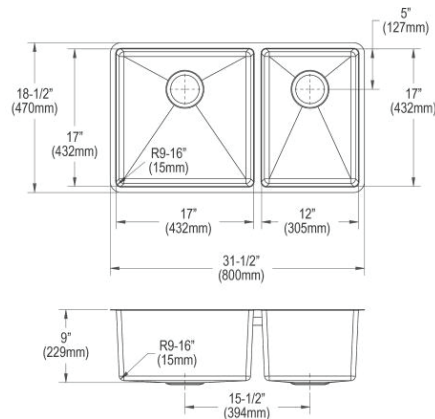

ECTR32179RTC

Elkay Crosstown 18 Gauge Stainless Steel 31-1/2" x 18-1/2" x 9" 60/40 Double Bowl Undermount Sink Kit

Includes: Two custom fit bottom grids, two deep strainer drains.

Optional Accessories

Cutting board

LKCBF17HW

Ship dims: 37-1/2" x 26-1/16" x 10-1/16"

Approx. ship weight: 43 lbs.

- Dimensions: 31-1/2" x 18-1/2" x 9"
- 18 gauge
- Polished Satin finish
- 3-1/2" (89mm) drain opening
- Sound deadening: Full spray sides and bottom with Sides and Bottom pads
- 36" minimum cabinet size