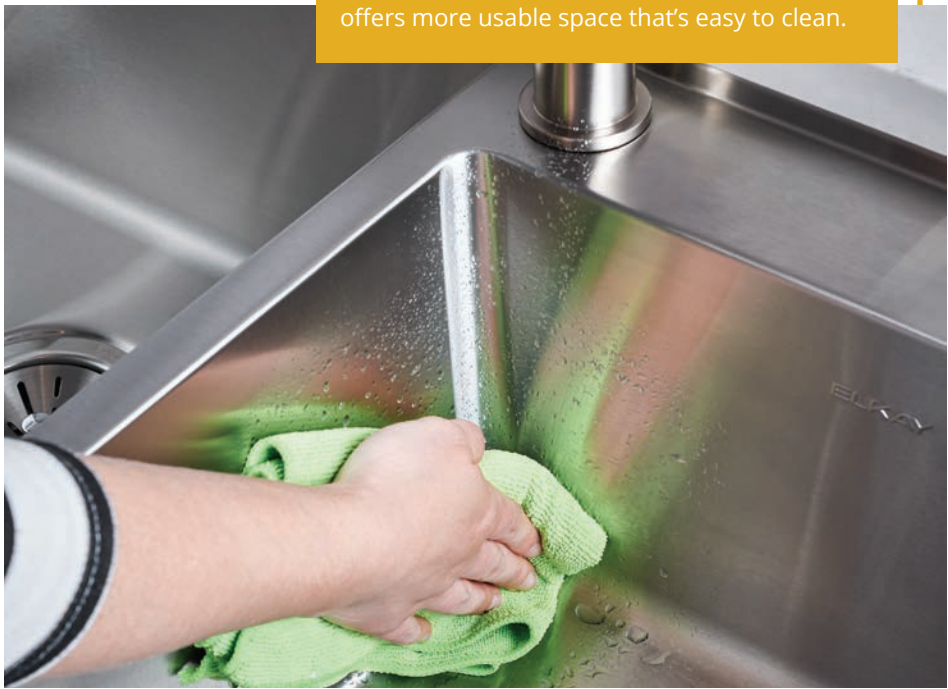

ECTRUF32179RC
18-gauge Stainless Steel
60/40 Double Bowl Undermount
Sink Kit
Sink Only: ECTRUF32179R
Dimensions: 35-7/8" x 20-1/4" x 9"
Min. Cabinet Size: 36"

Tight Corners
Design with straight sidewalls and a flat bottom offers more usable space that's easy to clean.