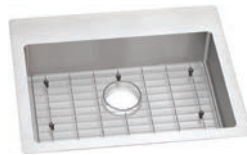

ECTSRAD25226TBG
18-gauge Stainless Steel
Single Bowl Dual Mount Sink Kit
Sink Only: ECTSAD252260
Dimensions: 25" x 22" x 6"
Min. Cabinet Size: 30"