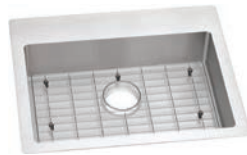

ECTRUD281755
18-gauge Stainless Steel
Single Bowl Undermount Kitchen Sink
Dimensions: 29-1/2" x 18-1/2" x 5-1/2"
Min. Cabinet Size: 33"

Single Bowls Dual Mount

ECTRUAD301755
18-gauge Stainless Steel
Single Bowl Undermount Kitchen Sink
Dimensions: 31-1/2" x 18-1/2" x 5-1/2"
Min. Cabinet Size: 36"

ECTSRAD25226TBG
18-gauge Stainless Steel
Single Bowl Dual Mount Sink Kit
Sink Only: ECTSAD252260
Dimensions: 25" x 22" x 6"
Min. Cabinet Size: 30"

ECTSRAD33226TBG
18-gauge Stainless Steel
Single Bowl Dual Mount Sink Kit
Sink Only: ECTSRAD332260
Dimensions: 33" x 22" x 6"
Min. Cabinet Size: 36"